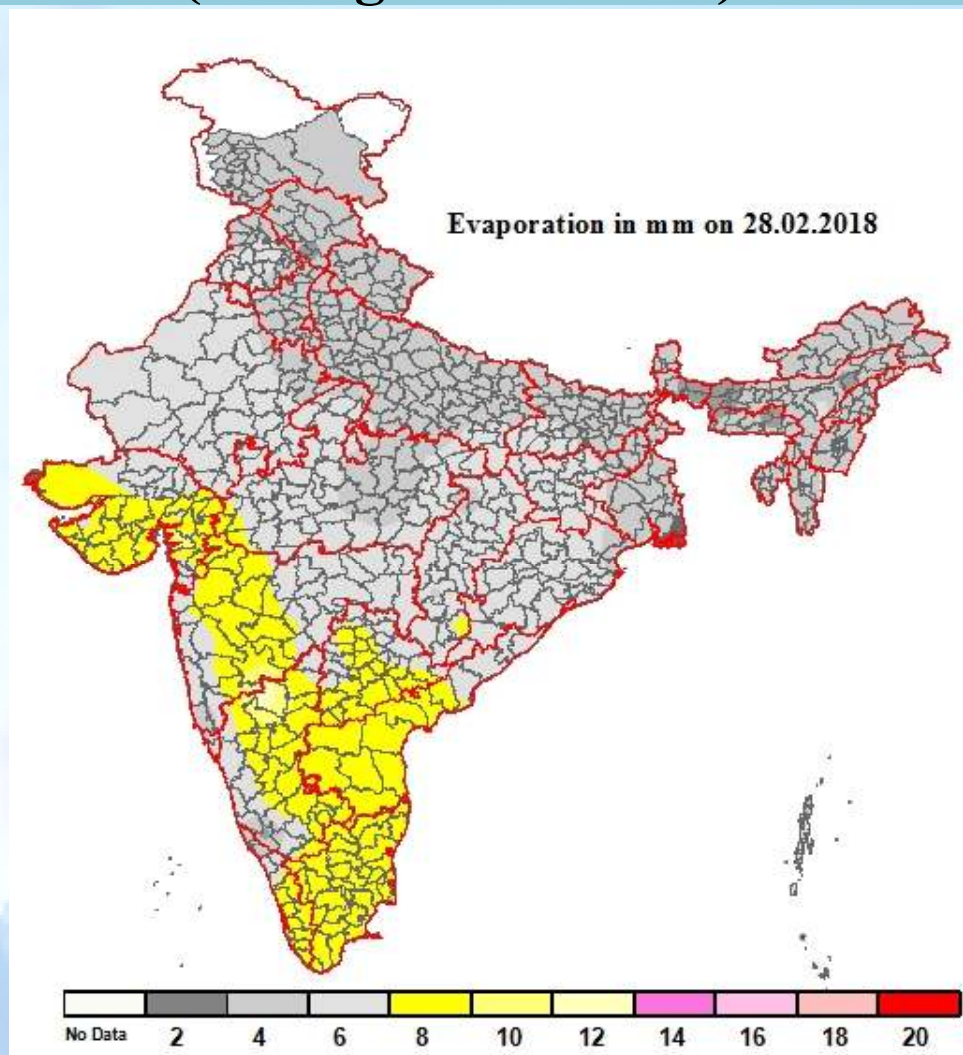

# Daily Evaporation in mm on 28.02.2018 (ending at 0830 IST)

\* This map has been prepared using available station data and interpolation techniques

भारत मौसम विज्ञान विभाग  
INDIA METEOROLOGICAL DEPARTMENT