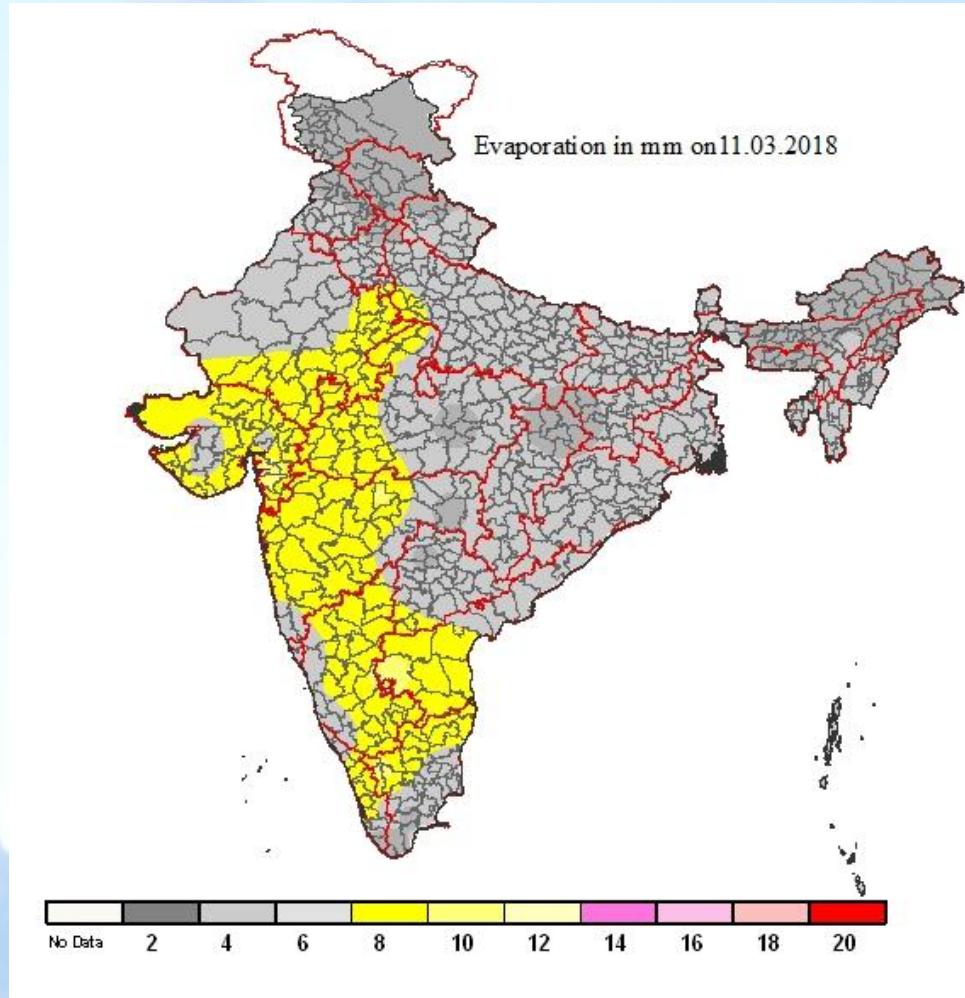

Daily Evaporation in mm on 11.03.2018 (ending at 0830 IST)

* This map has been prepared using available station data and interpolation techniques