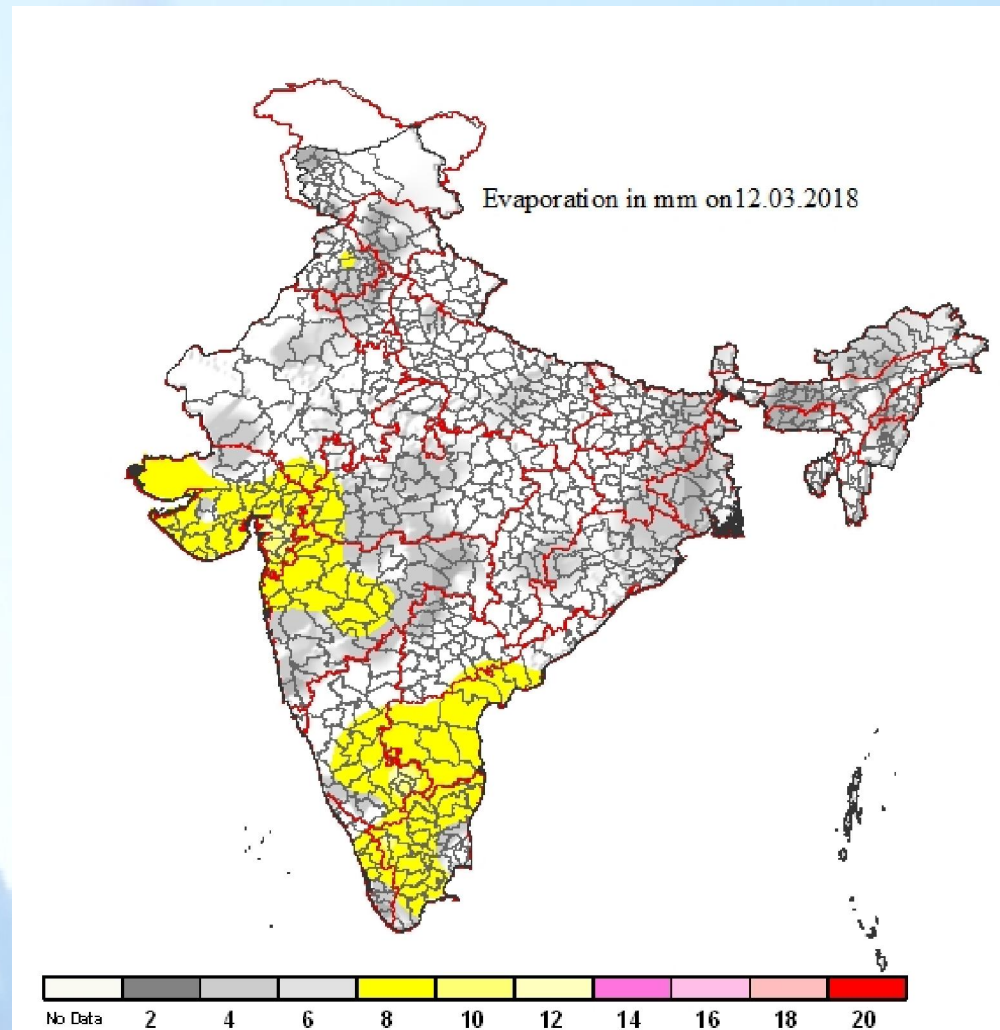

Daily Evaporation in mm on 12.03.2018 (ending at 0830 IST)

* This map has been prepared using available station data and interpolation techniques