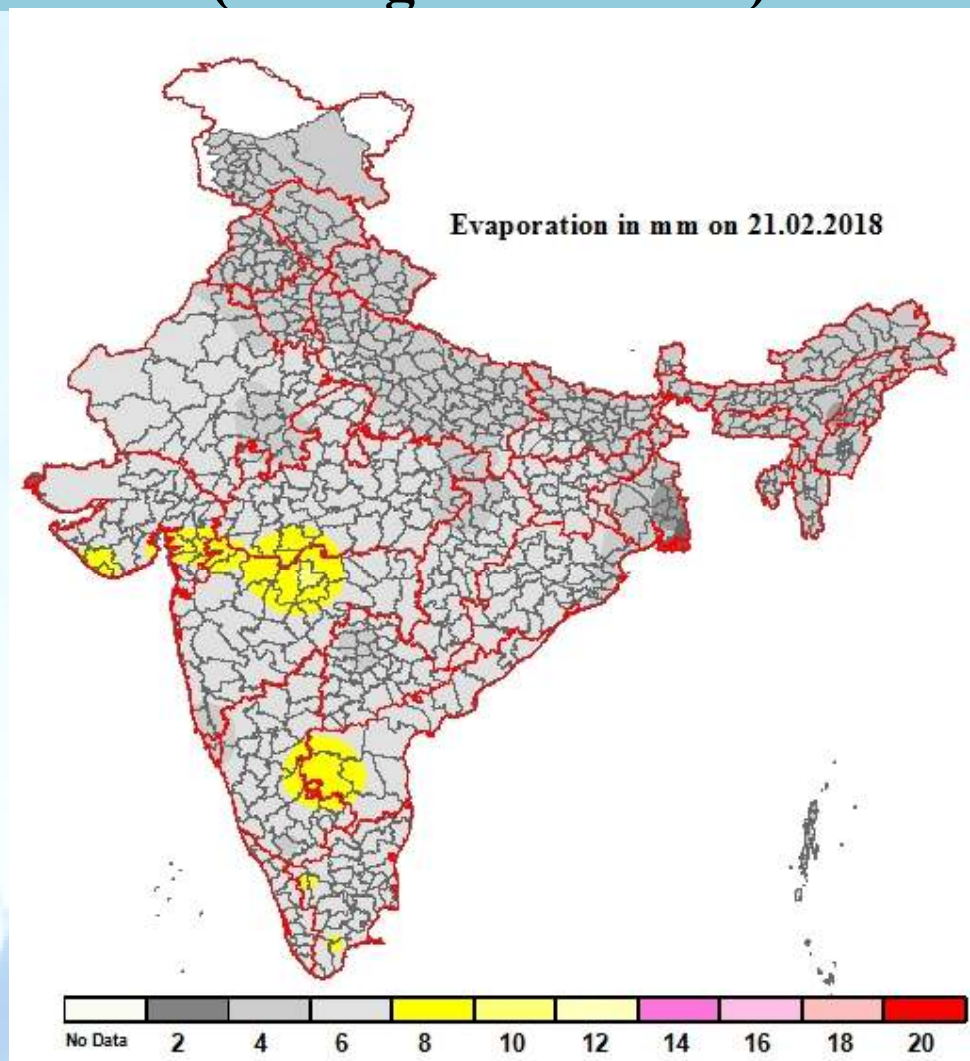

## Daily Evaporation in mm on 21.02.2018 (ending at 0830 IST)

\* This map has been prepared using available station data and interpolation techniques

भारत मौसम विज्ञान विभाग  
INDIA METEOROLOGICAL DEPARTMENT