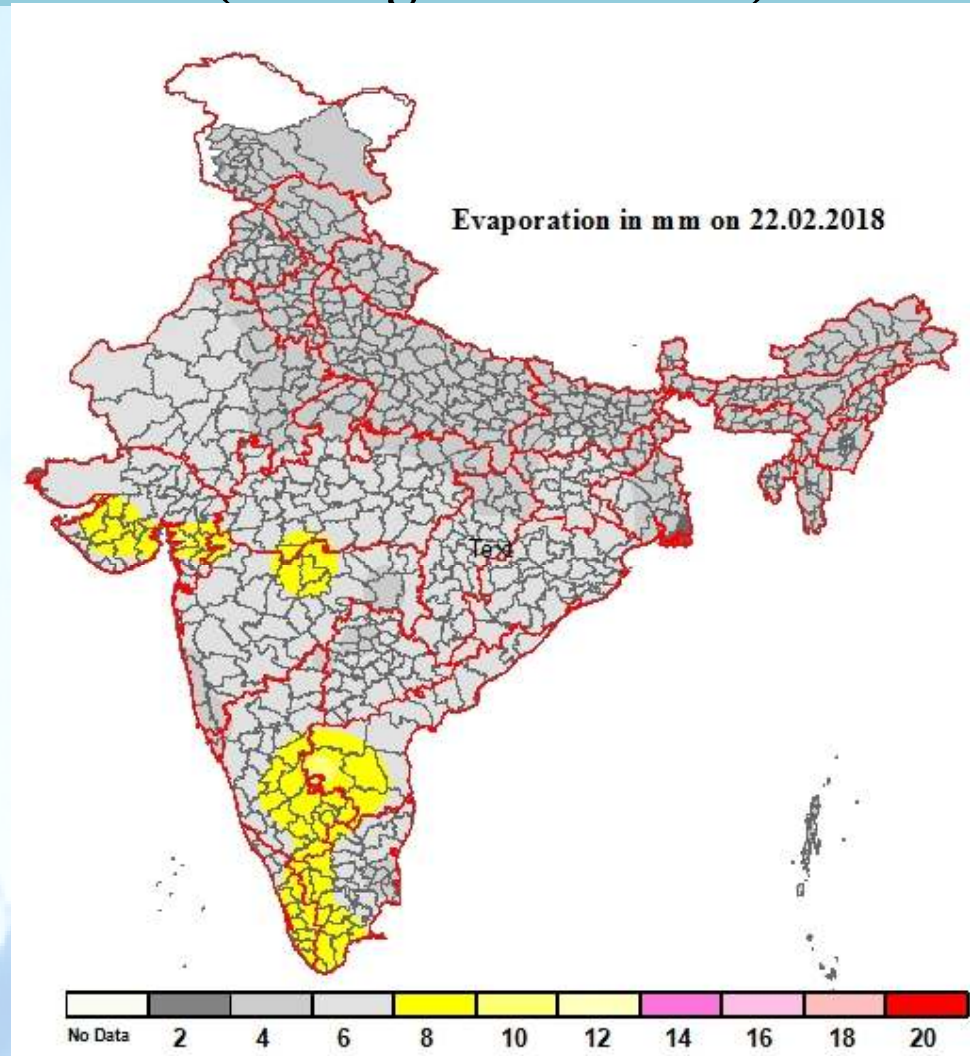

# Daily Evaporation in mm on 22.02.2018 (ending at 0830 IST)

\* This map has been prepared using available station data and interpolation techniques

भारत मौसम विज्ञान विभाग  
INDIA METEOROLOGICAL DEPARTMENT