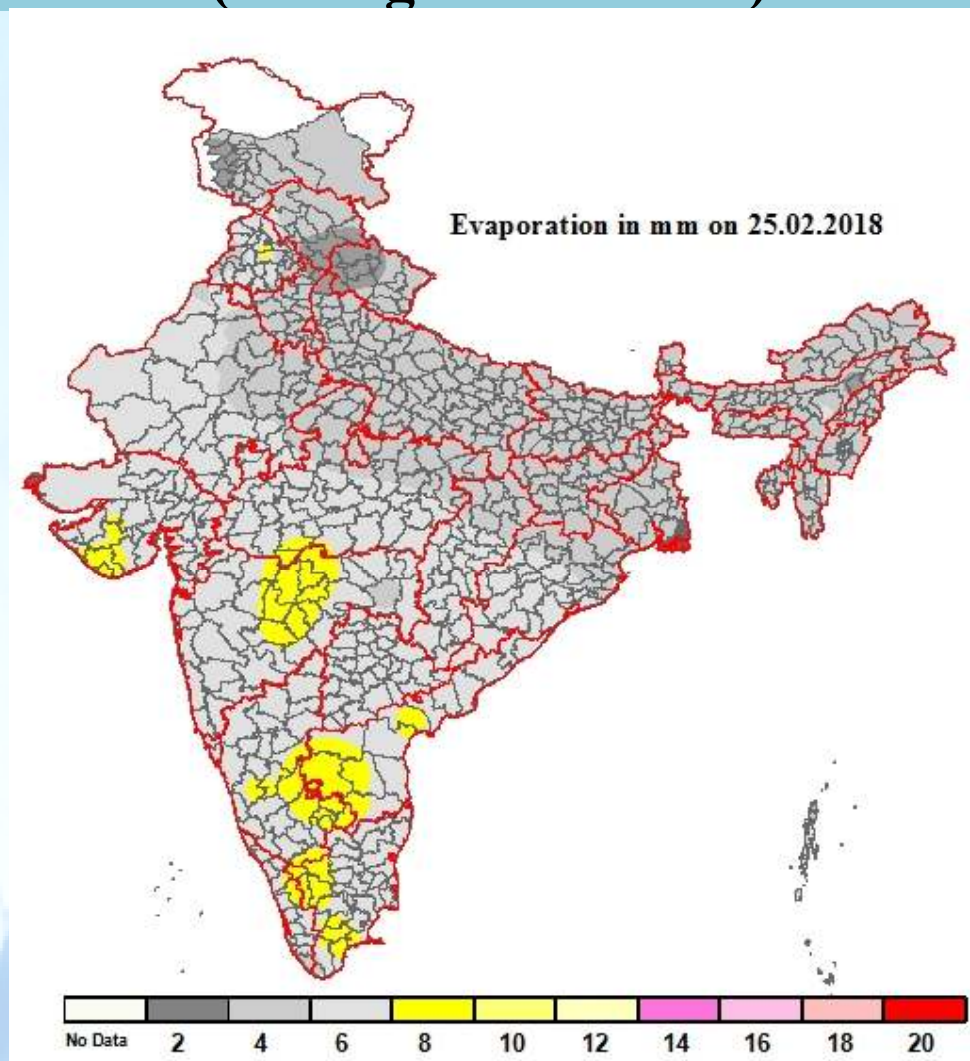

Daily Evaporation in mm on 25.02.2018 (ending at 0830 IST)

* This map has been prepared using available station data and interpolation techniques

भारत मौसम विज्ञान विभाग
INDIA METEOROLOGICAL DEPARTMENT