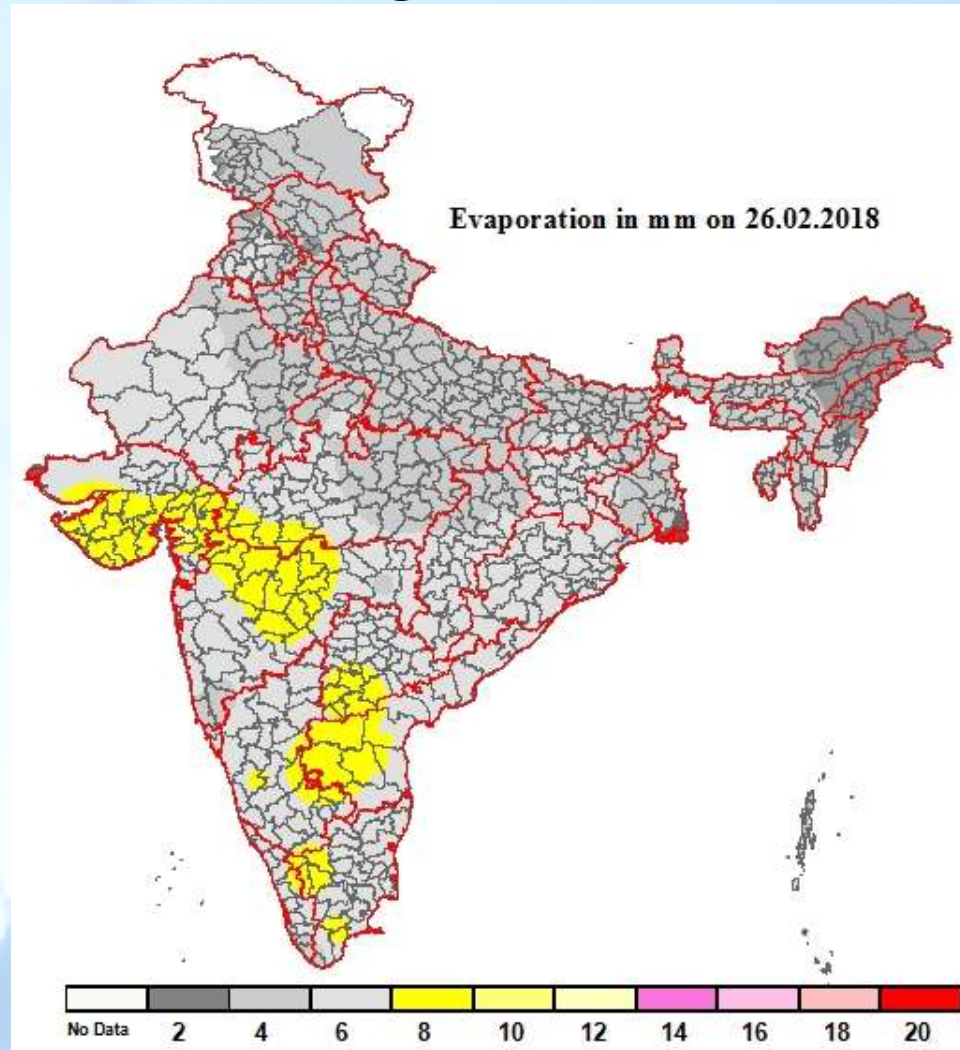

Daily Evaporation in mm on 26.02.2018 (ending at 0830 IST)

* This map has been prepared using available station data and interpolation techniques

भारत मौसम विज्ञान विभाग
INDIA METEOROLOGICAL DEPARTMENT