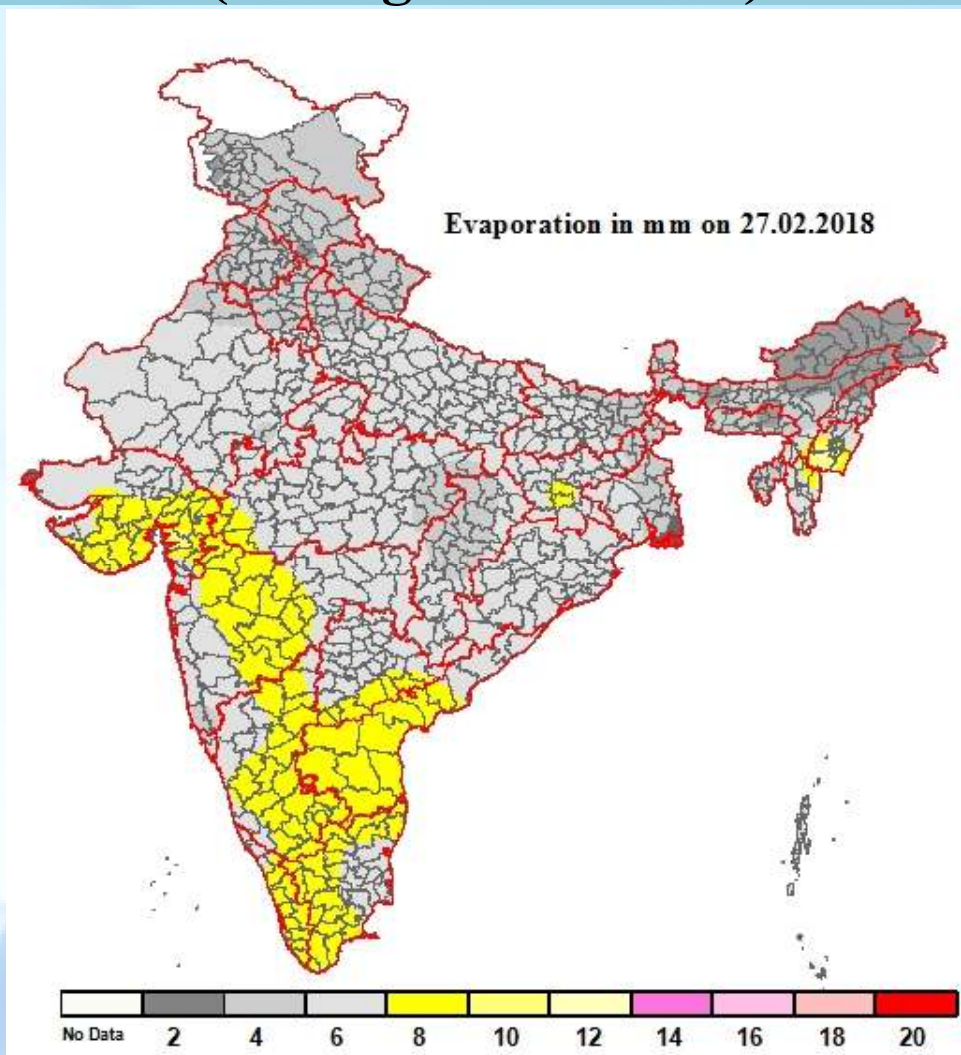

# Daily Evaporation in mm on 27.02.2018 (ending at 0830 IST)

\* This map has been prepared using available station data and interpolation techniques

भारत मौसम विज्ञान विभाग  
INDIA METEOROLOGICAL DEPARTMENT