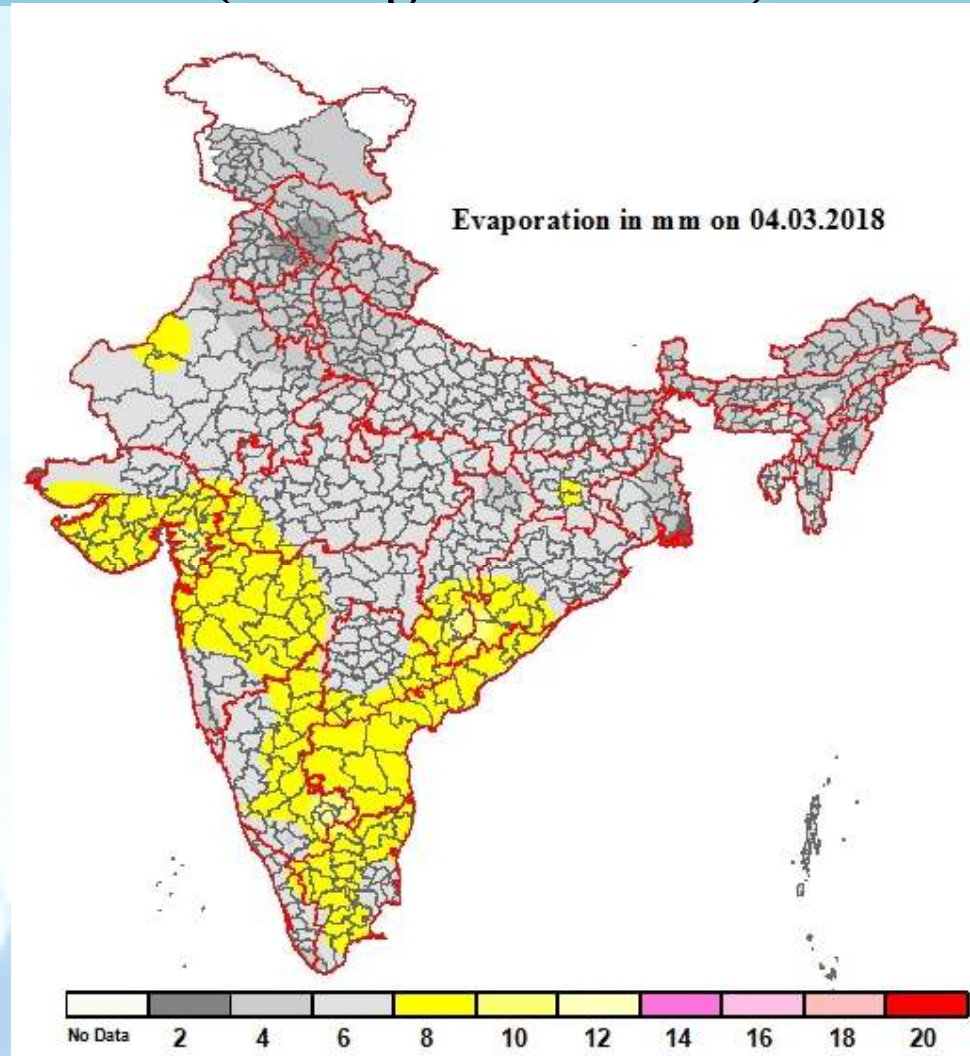

Daily Evaporation in mm on 04.03.2018 (ending at 0830 IST)

* This map has been prepared using available station data and interpolation techniques

भारत मौसम विज्ञान विभाग
INDIA METEOROLOGICAL DEPARTMENT