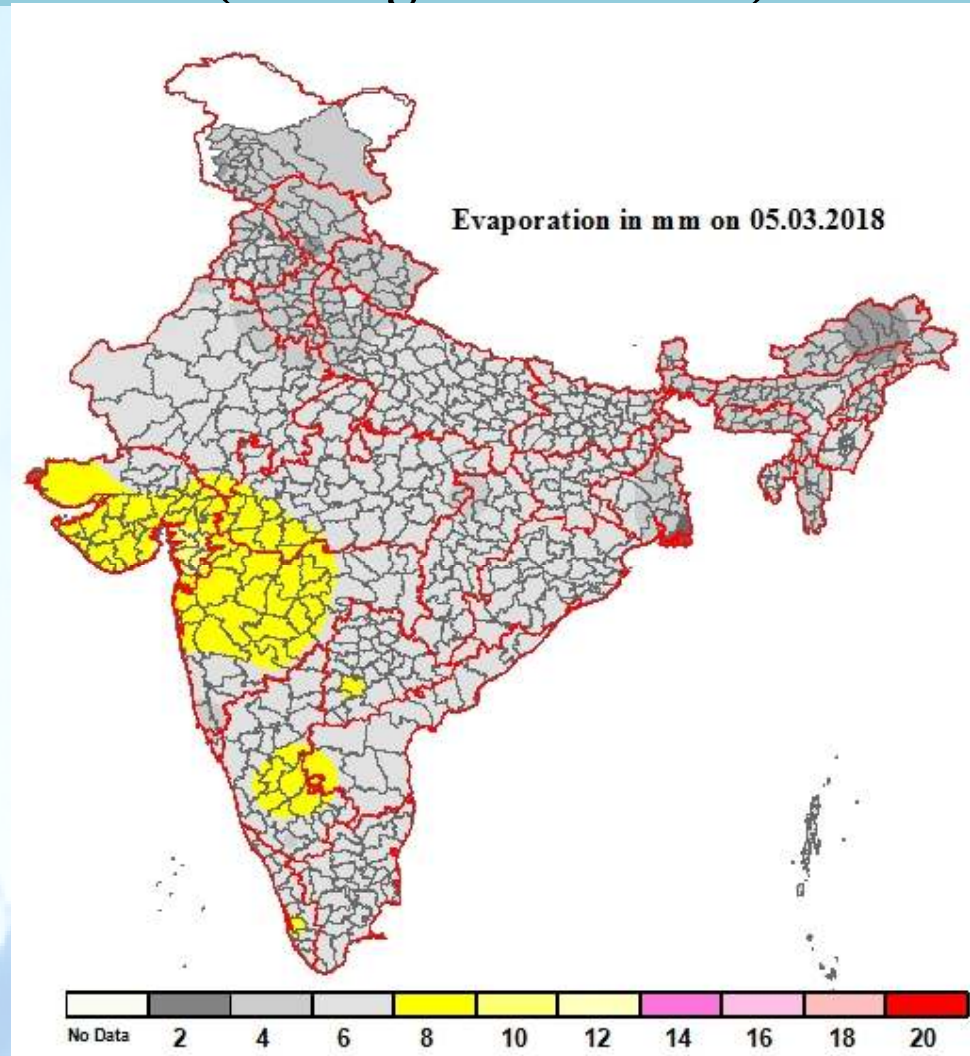

Daily Evaporation in mm on 05.03.2018 (ending at 0830 IST)

* This map has been prepared using available station data and interpolation techniques

भारत मौसम विज्ञान विभाग
INDIA METEOROLOGICAL DEPARTMENT