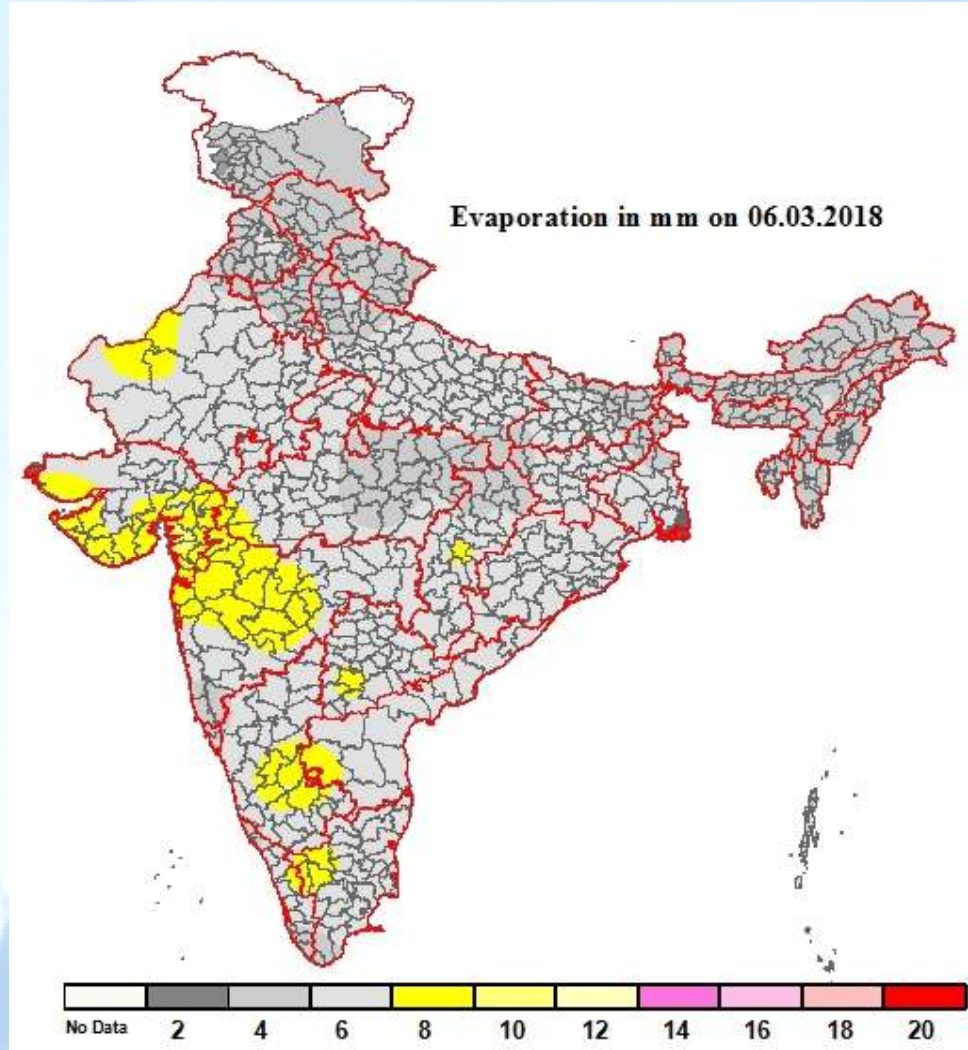

Daily Evaporation in mm on 06.03.2018 (ending at 0830 IST)

* This map has been prepared using available station data and interpolation techniques

भारत मौसम विज्ञान विभाग
INDIA METEOROLOGICAL DEPARTMENT