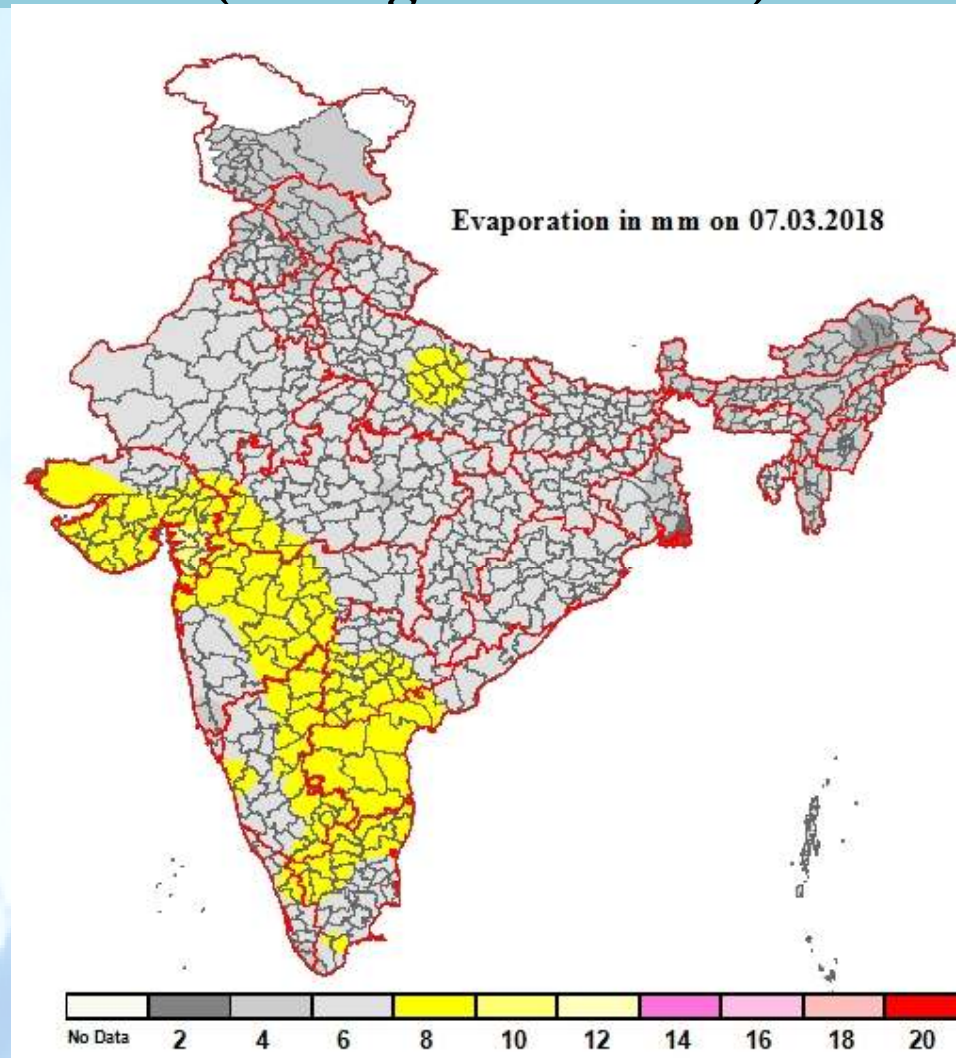

Daily Evaporation in mm on 07.03.2018 (ending at 0830 IST)

* This map has been prepared using available station data and interpolation techniques

भारत मौसम विज्ञान विभाग
INDIA METEOROLOGICAL DEPARTMENT