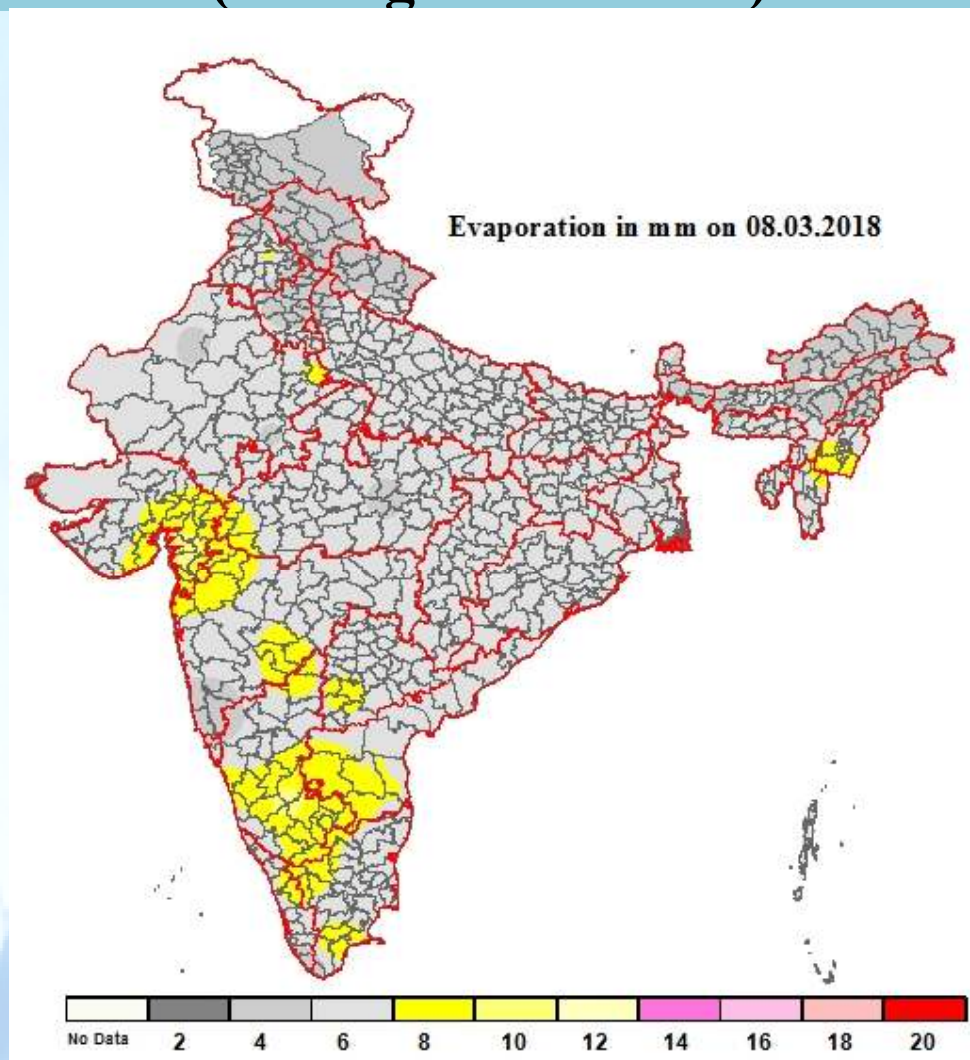

Daily Evaporation in mm on 08.03.2018 (ending at 0830 IST)

* This map has been prepared using available station data and interpolation techniques

भारत मौसम विज्ञान विभाग
INDIA METEOROLOGICAL DEPARTMENT