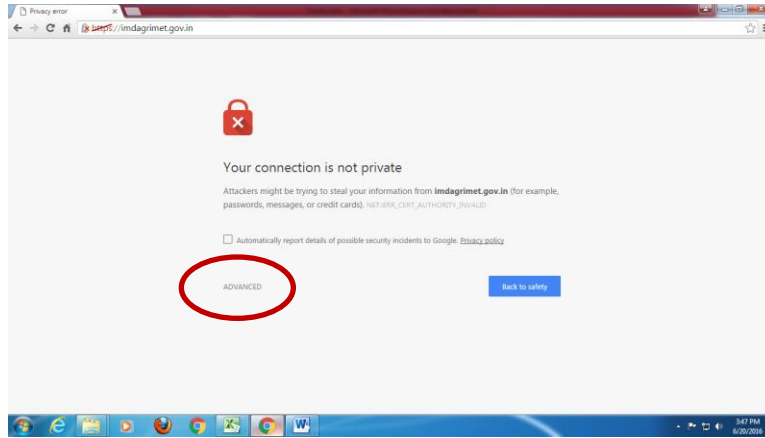

2. In CHROME Browser:

- i) Type url <http://www.imdagrimet.gov.in> in address bar

- ii) Click on “ADVANCED”