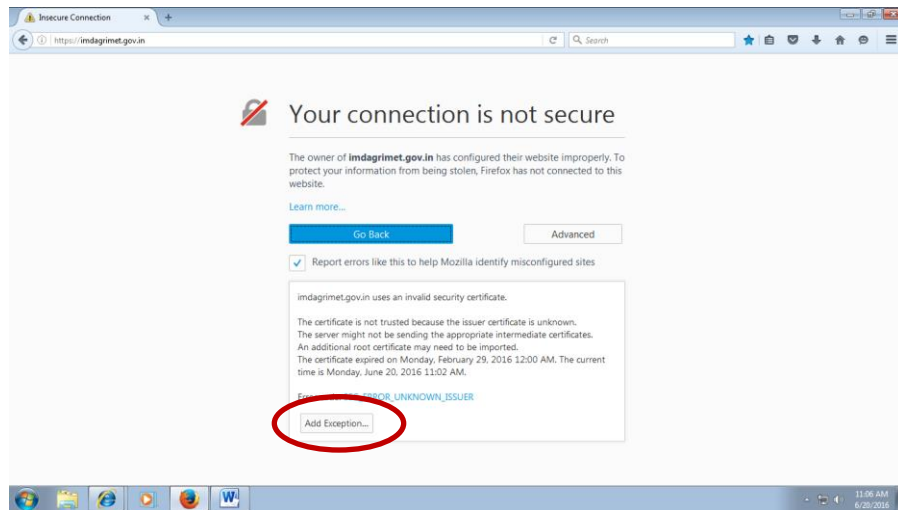

## Instructions to open Agrimet website in secured connection

1. In Mozilla Firefox :

i) Type url <http://www.imdagrimet.gov.in> in address bar

ii) Click on “Advanced”

iii) Click on “Add Exception”  
Website will open in https.