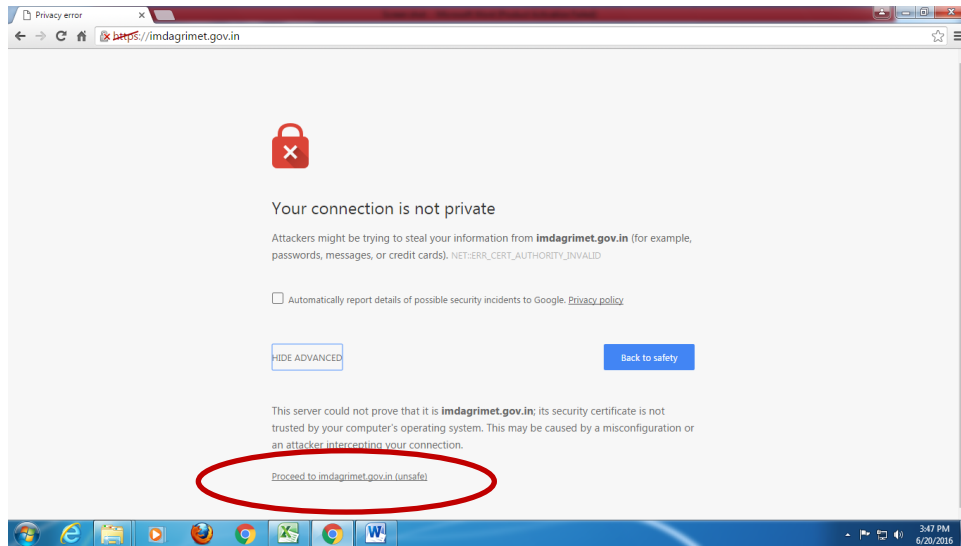

- iii) Click on “Proceed to imdagrimet.gov.in (unsafe)”
  (it is a trusted website).
  Website will open in https.