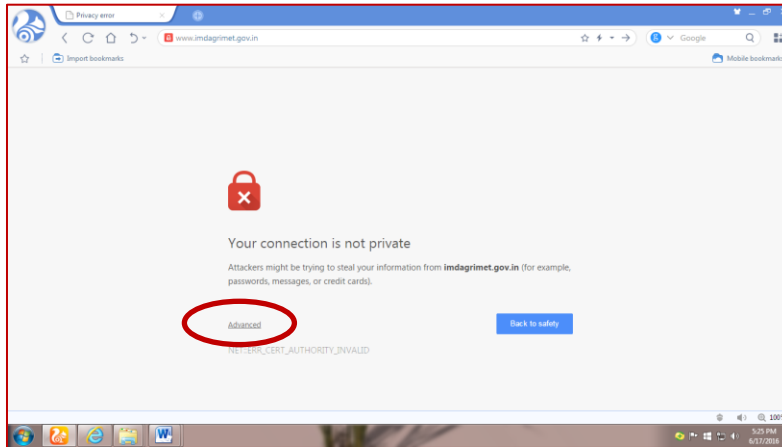

4) In CN browser:

- i) Type url <http://www.imdagrimet.gov.in> in address bar