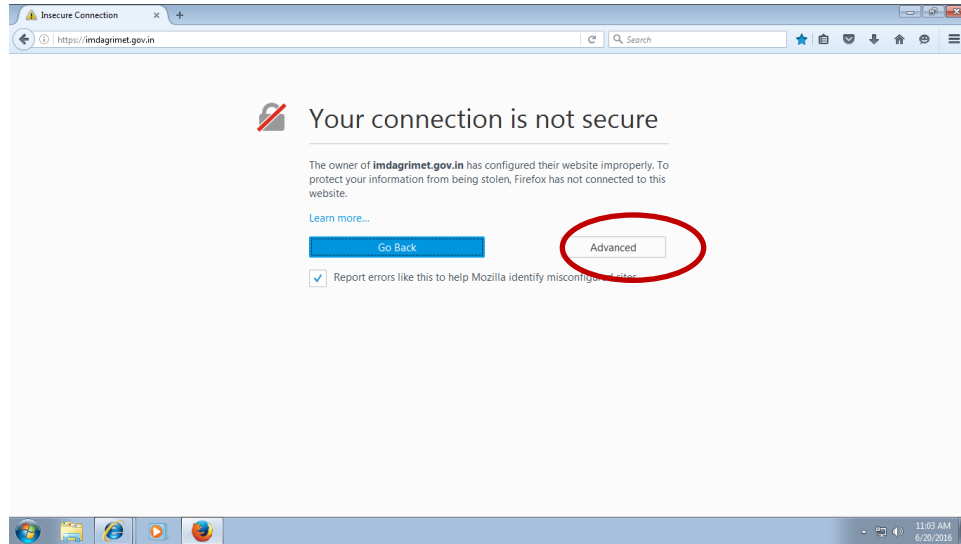

## Instructions to open Agrimet website in secured connection

1. In Mozilla Firefox :

i) Type url <http://www.imdagrimet.gov.in> in address bar

ii) Click on “Advanced”

iii) Click on “Add Exception”  
Website will open in https.