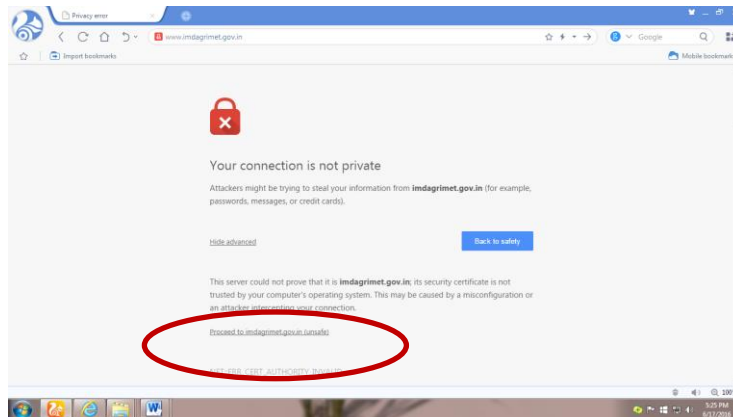

- ii) Click on **“Advance”** option.