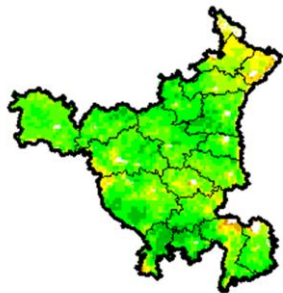

**NOAA/AVHRR NDVI COMPOSITE MAPS FOR THE WEEK ENDING ON  
29 Jan 2018 FOR DIFFERENT STATES**

**Andhra Pradesh**

Agriculture vigour is moderate over few patches of coastal Andhra Pradesh and in some districts of Rayalseema.

**Bihar**

Few patches of moderate agriculture vigour are seen over the state.

**Chhattisgarh**

Agriculture vigour is moderate over the state.

**Gujarat**

Some patches in northern and southern Gujarat region shows moderate vigour.

**Haryana**

Moderate agriculture vigour is observed over entire state.

**Himachal Pradesh**

Moderate agriculture vigour is observed over some districts over Himachal Pradesh. .

### Jammu & Kashmir

Agriculture vigour is moderate in some patches over Jammu region.