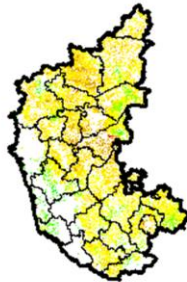

Karnataka

Agriculture vigour is moderate in some patches over coastal Karnataka, northern part and Interior Karnataka.