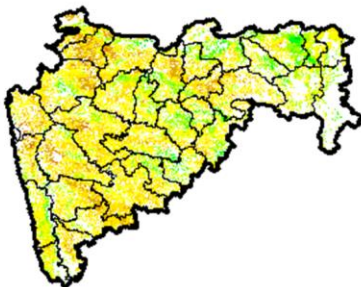

### Jharkhand

Agriculture vigour is moderate in some patches over the state of Jharkhand.

### Karnataka

Agriculture vigour is moderate in some patches over coastal Karnataka, northern part and Interior Karnataka.

### Kerala

Agriculture vigour is moderate in coastal part of Kerala.

### Maharashtra

Agricultural vigour is moderate in few patches over costal Maharashtra and Vidarbha and Marathwada.