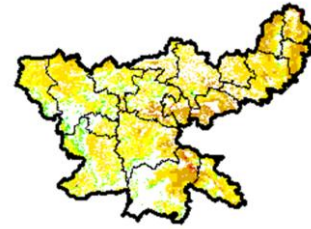

Jharkhand

Agriculture vigour is moderate in some patches over the state of Jharkhand.