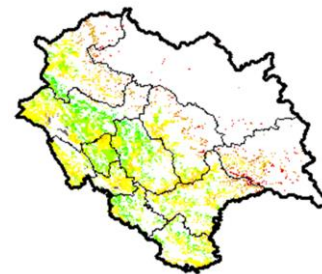

**NOAA/AVHRR NDVI COMPOSITE MAPS FOR THE WEEK ENDING ON  
29 Jan 2018 FOR DIFFERENT STATES**

**Andhra Pradesh**

Agriculture vigour is moderate over few patches of coastal Andhra Pradesh and in some districts of Rayalseema.

**Bihar**

Few patches of moderate agriculture vigour are seen over the state.

**Chhattisgarh**

Agriculture vigour is moderate over the state.

**Gujarat**

Some patches in northern and southern Gujarat region shows moderate vigour.

**Haryana**

Moderate agriculture vigour is observed over entire state.

**Himachal Pradesh**

Moderate agriculture vigour is observed over some districts over Himachal Pradesh. .

### Jammu & Kashmir

Agriculture vigour is moderate in some patches over Jammu region.