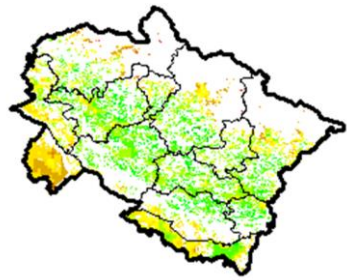

Uttarakhand