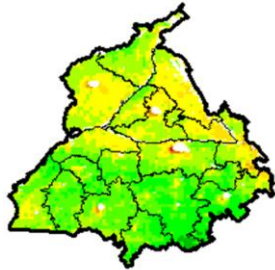

Punjab

Agricultural vigour is moderate over most part of the state of Punjab.