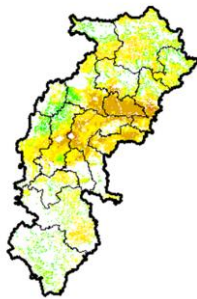

**NOAA/AVHRR NDVI COMPOSITE MAPS FOR THE WEEK ENDING ON  
29 Jan 2018 FOR DIFFERENT STATES**

**Andhra Pradesh**

Agriculture vigour is moderate over few patches of coastal Andhra Pradesh and in some districts of Rayalseema.

**Bihar**

Few patches of moderate agriculture vigour are seen over the state.

**Chhattisgarh**

Agriculture vigour is moderate over the state.

**Gujarat**

Some patches in northern and southern Gujarat region shows moderate vigour.

**Haryana**

Moderate agriculture vigour is observed over entire state.

**Himachal Pradesh**

Moderate agriculture vigour is observed over some districts over Himachal Pradesh. .

### Karnataka

Agriculture vigour is moderate in some patches over coastal Karnataka, northern part and Interior Karnataka.