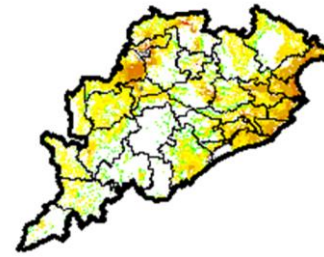

Odisha

Some patches of moderate agricultural vigour is observed over the state.