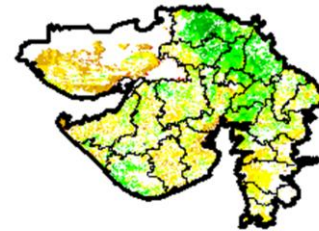

**NOAA/AVHRR NDVI COMPOSITE MAPS FOR THE WEEK ENDING ON  
29 Jan 2018 FOR DIFFERENT STATES**

**Andhra Pradesh**

Agriculture vigour is moderate over few patches of coastal Andhra Pradesh and in some districts of Rayalseema.

**Bihar**

Few patches of moderate agriculture vigour are seen over the state.

**Chhattisgarh**

Agriculture vigour is moderate over the state.

**Gujarat**

Some patches in northern and southern Gujarat region shows moderate vigour.

**Haryana**

Moderate agriculture vigour is observed over entire state.

**Himachal Pradesh**

Moderate agriculture vigour is observed over some districts over Himachal Pradesh. .

### Jammu & Kashmir

Agriculture vigour is moderate in some patches over Jammu region.