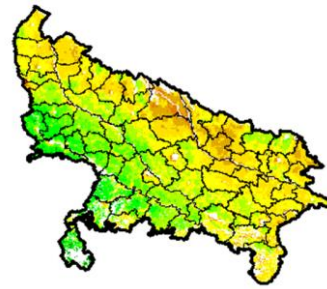

### Telangana

Agriculture vigour is moderate over northern part of the state.

### Tamil Nadu

Agricultural vigour is moderate in many districts over the state.

### Uttarakhand

Agricultural vigour is moderate over many districts of Uttarakhand.

### Uttar Pradesh

Agricultural vigour is moderate in some patches in western part of Uttar Pradesh.