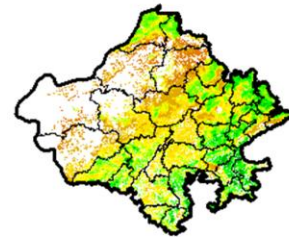

Rajasthan

Agriculture vigour is moderate over east Rajasthan.