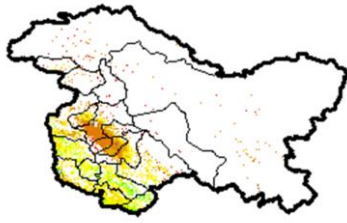

**Bihar**

Few patches of moderate agriculture vigour are seen over the state.

**Chhattisgarh**

Agriculture vigour is moderate over the state.

**Gujarat**

Some patches in northern and southern Gujarat region shows moderate vigour.

**Haryana**

Moderate agriculture vigour is observed over entire state.

**Himachal Pradesh**

Moderate agriculture vigour is observed over some districts over Himachal Pradesh. .

### Jammu & Kashmir

Agriculture vigour is moderate in some patches over Jammu region.

### West Bengal and Sikkim

Agricultural vigour is moderate in few patches over sub-himalayan and coastal part of the state.