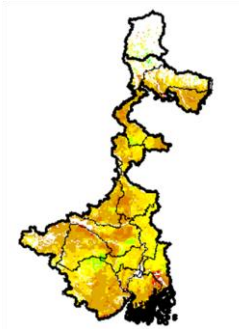

### Tamil Nadu

Agricultural vigour is moderate in many districts over the state.

### Uttarakhand

Agricultural vigour is moderate over many districts of Uttarakhand.

### Uttar Pradesh

Agricultural vigour is moderate in some patches in western part of Uttar Pradesh.

### West Bengal and Sikkim

Agricultural vigour is moderate in few patches over sub-himalayan and coastal part of the state.