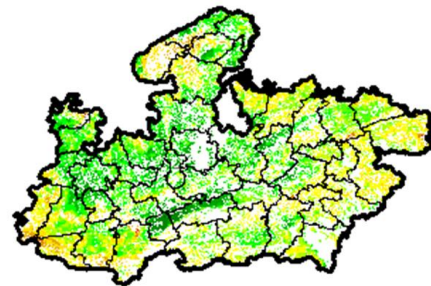

### Karnataka

Agriculture vigour is moderate in some patches over coastal Karnataka, northern part and Interior Karnataka.

### Kerala

Agriculture vigour is moderate in coastal part of Kerala.

### Maharashtra

Agricultural vigour is moderate in few patches over costal Maharashtra and Vidarbha and Marathwada.

### Madhya Pradesh

Few patches of moderate agriculture vigour are observed entire state.