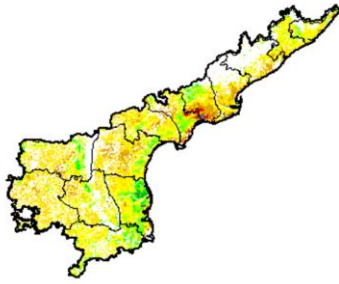

**NOAA/AVHRR NDVI COMPOSITE MAPS FOR THE WEEK ENDING ON  
29 Jan 2018 FOR DIFFERENT STATES**

**Andhra Pradesh**

Agriculture vigour is moderate over few patches of coastal Andhra Pradesh and in some districts of Rayalseema.

**Bihar**

Few patches of moderate agriculture vigour are seen over the state.

**Chhattisgarh**

Agriculture vigour is moderate over the state.

**Gujarat**

Some patches in northern and southern Gujarat region shows moderate vigour.

**Haryana**

Moderate agriculture vigour is observed over entire state.

**Himachal Pradesh**

Moderate agriculture vigour is observed over some districts over Himachal Pradesh. .

### Tamil Nadu

Agricultural vigour is moderate in many districts over the state.