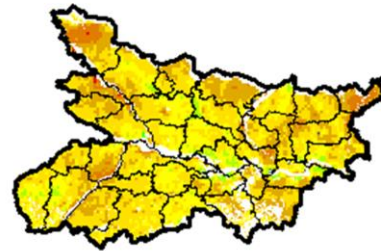

**NOAA/AVHRR NDVI COMPOSITE MAPS FOR THE WEEK ENDING ON  
29 Jan 2018 FOR DIFFERENT STATES**

**Andhra Pradesh**

Agriculture vigour is moderate over few patches of coastal Andhra Pradesh and in some districts of Rayalseema.

**Bihar**

Few patches of moderate agriculture vigour are seen over the state.

**Chhattisgarh**

Agriculture vigour is moderate over the state.

**Gujarat**

Some patches in northern and southern Gujarat region shows moderate vigour.

**Haryana**

Moderate agriculture vigour is observed over entire state.

**Himachal Pradesh**

Moderate agriculture vigour is observed over some districts over Himachal Pradesh. .

### North East Region

Agriculture vigour is moderate over some of the parts North East region.