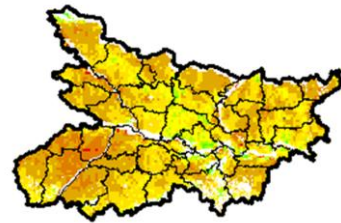

**NOAA/AVHRR NDVI COMPOSITE MAPS FOR THE WEEK ENDING ON
22 Jan 2018 FOR DIFFERENT STATES**

Andhra Pradesh

Agriculture vigour is moderate over few patches of coastal Andhra Pradesh and in some districts of Rayalseema.

Bihar

Few patches of moderate agriculture vigour are seen over the state.

Chhattisgarh

Agriculture vigour is moderate over the state.

Gujarat

Some patches in northern and southern Gujarat region shows moderate vigour

Haryana

Moderate agriculture vigour is observed over entire state.

Himachal Pradesh

Moderate agriculture vigour is observed over some districts over Himachal Pradesh.

Jammu & Kashmir

Agriculture vigour is moderate in some patches over Jammu region.

North East Region

Agriculture vigour is moderate over most of the parts North East region.

Odisha

Some patches of moderate agricultural vigour is observed over the state.

Punjab

Agricultural vigour is moderate over eastern part of the state of Punjab.