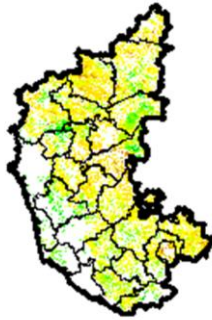

Bihar

Few patches of moderate agriculture vigour are seen over the state.

Chhattisgarh

Agriculture vigour is moderate over the state.

Gujarat

Some patches in northern and southern Gujarat region shows moderate vigour

Haryana

Moderate agriculture vigour is observed over entire state.

Himachal Pradesh

Moderate agriculture vigour is observed over some districts over Himachal Pradesh.

Jammu & Kashmir

Agriculture vigour is moderate in some patches over Jammu region.

Jharkhand

Agriculture vigour is moderate in some patches over the state of Jharkhand.

Karnataka

Agriculture vigour is moderate in some patches over coastal Karnataka, northern part and Interior Karnataka.

Kerala

Agriculture vigour is moderate in coastal part of Kerala.

Maharashtra

Agricultural vigour is moderate in few patches over costal Maharashtra and Vidarbha and Marathwada.

Madhya Pradesh

Few patches of moderate agriculture vigour are observed entire state.