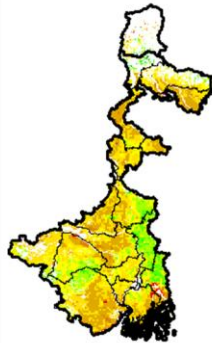

Bihar

Few patches of moderate agriculture vigour are seen over the state.

Chhattisgarh

Agriculture vigour is moderate over the state.

Gujarat

Some patches in northern and southern Gujarat region shows moderate vigour

North East Region

Agriculture vigour is moderate over most of the parts North East region.

Odisha

Some patches of moderate agricultural vigour is observed over the state.

Punjab

Agricultural vigour is moderate over eastern part of the state of Punjab.

Rajasthan

Agriculture vigour is moderate over east Rajasthan.

Telangana

Agriculture vigour is moderate over northern part of the state.

Tamil Nadu

Agricultural vigour is moderate in many districts over the state.

Uttarakhand

Agricultural vigour is moderate over many districts of Uttarakhand.

Uttar Pradesh

Agricultural vigour is moderate in few patches in western part of Uttar Pradesh.

West Bengal and Sikkim

Agricultural vigour is moderate over sub himalayan and coastal part of the state.