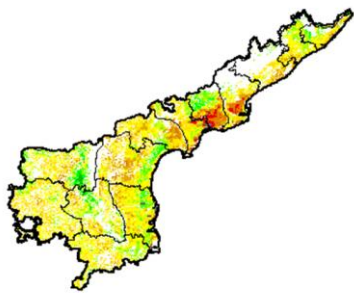

**NOAA/AVHRR NDVI COMPOSITE MAPS FOR THE WEEK ENDING ON
22 Jan 2018 FOR DIFFERENT STATES**

Andhra Pradesh

Agriculture vigour is moderate over few patches of coastal Andhra Pradesh and in some districts of Rayalseema.

Bihar

Few patches of moderate agriculture vigour are seen over the state.

Chhattisgarh

Agriculture vigour is moderate over the state.

Gujarat

Some patches in northern and southern Gujarat region shows moderate vigour

Haryana

Moderate agriculture vigour is observed over entire state.

Himachal Pradesh

Moderate agriculture vigour is observed over some districts over Himachal Pradesh.

Jammu & Kashmir

Agriculture vigour is moderate in some patches over Jammu region.

Jharkhand

Agriculture vigour is moderate in some patches over the state of Jharkhand.

Karnataka

Agriculture vigour is moderate in some patches over coastal Karnataka, northern part and Interior Karnataka.