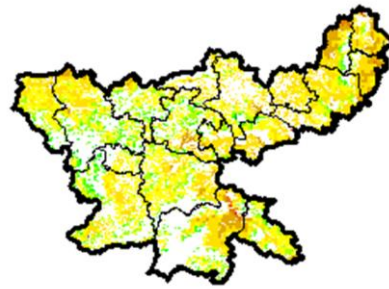

Bihar

Few patches of moderate agriculture vigour are seen over the state.

Chhattisgarh

Agriculture vigour is moderate over the state.

Gujarat

Some patches in northern and southern Gujarat region shows moderate vigour

Haryana

Moderate agriculture vigour is observed over entire state.

Himachal Pradesh

Moderate agriculture vigour is observed over some districts over Himachal Pradesh.

Jammu & Kashmir

Agriculture vigour is moderate in some patches over Jammu region.

Jharkhand

Agriculture vigour is moderate in some patches over the state of Jharkhand.

Karnataka

Agriculture vigour is moderate in some patches over coastal Karnataka, northern part and Interior Karnataka.

Kerala

Agriculture vigour is moderate in coastal part of Kerala.

Maharashtra

Agricultural vigour is moderate in few patches over costal Maharashtra and Vidarbha and Marathwada.

Madhya Pradesh

Few patches of moderate agriculture vigour are observed entire state.