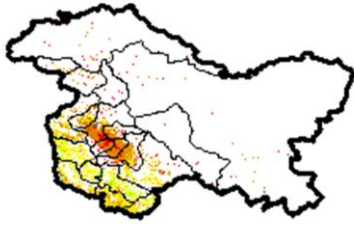

Bihar

Few patches of moderate agriculture vigour are seen over the state.

Chhattisgarh

Agriculture vigour is moderate over the state.

Gujarat

Some patches in northern and southern Gujarat region shows moderate vigour

Haryana

Moderate agriculture vigour is observed over entire state.

Himachal Pradesh

Moderate agriculture vigour is observed over some districts over Himachal Pradesh.

Jammu & Kashmir

Agriculture vigour is moderate in some patches over Jammu region.

Jharkhand

Agriculture vigour is moderate in some patches over the state of Jharkhand.

Karnataka

Agriculture vigour is moderate in some patches over coastal Karnataka, northern part and Interior Karnataka.

Kerala

Agriculture vigour is moderate in coastal part of Kerala.

Maharashtra

Agricultural vigour is moderate in few patches over costal Maharashtra and Vidarbha and Marathwada.

Madhya Pradesh

Few patches of moderate agriculture vigour are observed entire state.