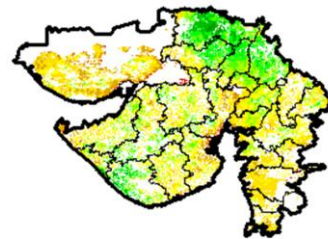

**NOAA/AVHRR NDVI COMPOSITE MAPS FOR THE WEEK ENDING ON
22 Jan 2018 FOR DIFFERENT STATES**

Andhra Pradesh

Agriculture vigour is moderate over few patches of coastal Andhra Pradesh and in some districts of Rayalseema.

Bihar

Few patches of moderate agriculture vigour are seen over the state.

Chhattisgarh

Agriculture vigour is moderate over the state.

Gujarat

Some patches in northern and southern Gujarat region shows moderate vigour

Haryana

Moderate agriculture vigour is observed over entire state.

Himachal Pradesh

Moderate agriculture vigour is observed over some districts over Himachal Pradesh.

Jammu & Kashmir

Agriculture vigour is moderate in some patches over Jammu region.

Jharkhand

Agriculture vigour is moderate in some patches over the state of Jharkhand.

Karnataka

Agriculture vigour is moderate in some patches over coastal Karnataka, northern part and Interior Karnataka.