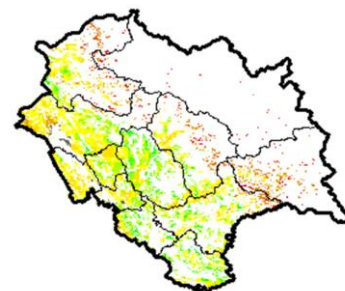

**NOAA/AVHRR NDVI COMPOSITE MAPS FOR THE WEEK ENDING ON
22 Jan 2018 FOR DIFFERENT STATES**

Andhra Pradesh

Agriculture vigour is moderate over few patches of coastal Andhra Pradesh and in some districts of Rayalseema.

Bihar

Few patches of moderate agriculture vigour are seen over the state.

Chhattisgarh

Agriculture vigour is moderate over the state.

Gujarat

Some patches in northern and southern Gujarat region shows moderate vigour

Haryana

Moderate agriculture vigour is observed over entire state.

Himachal Pradesh

Moderate agriculture vigour is observed over some districts over Himachal Pradesh.

Jammu & Kashmir

Agriculture vigour is moderate in some patches over Jammu region.

Jharkhand

Agriculture vigour is moderate in some patches over the state of Jharkhand.

Karnataka

Agriculture vigour is moderate in some patches over coastal Karnataka, northern part and Interior Karnataka.