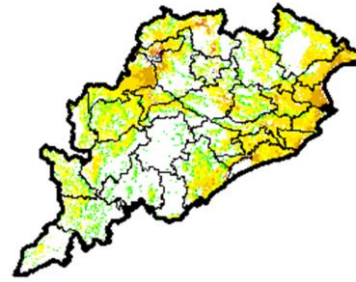

Haryana

Moderate agriculture vigour is observed over entire state.

Himachal Pradesh

Moderate agriculture vigour is observed over some districts over Himachal Pradesh.

Jammu & Kashmir

Agriculture vigour is moderate in some patches over Jammu region.

Jharkhand

Agriculture vigour is moderate in some patches over the state of Jharkhand.

Karnataka

Agriculture vigour is moderate in some patches over coastal Karnataka, northern part and Interior Karnataka.

Kerala

Agriculture vigour is moderate in coastal part of Kerala.

Maharashtra

Agricultural vigour is moderate in few patches over costal Maharashtra and Vidarbha and Marathwada.

Madhya Pradesh

Few patches of moderate agriculture vigour are observed entire state.

North East Region

Agriculture vigour is moderate over most of the parts North East region.

Odisha

Some patches of moderate agricultural vigour is observed over the state.

Punjab

Agricultural vigour is moderate over eastern part of the state of Punjab.