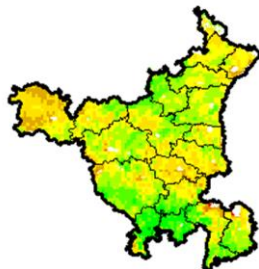

**NOAA/AVHRR NDVI COMPOSITE MAPS FOR THE WEEK ENDING ON
22 Jan 2018 FOR DIFFERENT STATES**

Andhra Pradesh

Agriculture vigour is moderate over few patches of coastal Andhra Pradesh and in some districts of Rayalseema.

Bihar

Few patches of moderate agriculture vigour are seen over the state.

Chhattisgarh

Agriculture vigour is moderate over the state.

Gujarat

Some patches in northern and southern Gujarat region shows moderate vigour

Haryana

Moderate agriculture vigour is observed over entire state.

Himachal Pradesh

Moderate agriculture vigour is observed over some districts over Himachal Pradesh.

Jammu & Kashmir

Agriculture vigour is moderate in some patches over Jammu region.

Jharkhand

Agriculture vigour is moderate in some patches over the state of Jharkhand.

Karnataka

Agriculture vigour is moderate in some patches over coastal Karnataka, northern part and Interior Karnataka.