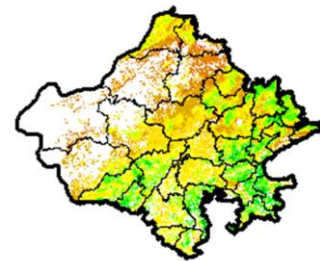

Kerala

Agriculture vigour is moderate in coastal part of Kerala.

Maharashtra

Agricultural vigour is moderate in few patches over costal Maharashtra and Vidarbha and Marathwada.

Madhya Pradesh

Few patches of moderate agriculture vigour are observed entire state.

North East Region

Agriculture vigour is moderate over most of the parts North East region.

Odisha

Some patches of moderate agricultural vigour is observed over the state.

Punjab

Agricultural vigour is moderate over eastern part of the state of Punjab.

Rajasthan

Agriculture vigour is moderate over east Rajasthan.

Telangana

Agriculture vigour is moderate over northern part of the state.

Tamil Nadu

Agricultural vigour is moderate in many districts over the state.

Uttarakhand

Agricultural vigour is moderate over many districts of Uttarakhand.

Uttar Pradesh

Agricultural vigour is moderate in few patches in western part of Uttar Pradesh.

West Bengal and Sikkim

Agricultural vigour is moderate over sub himalayan and coastal part of the state.