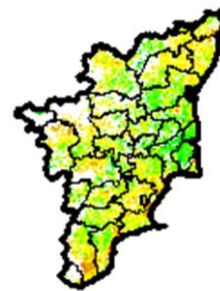

Kerala

Agriculture vigour is moderate in coastal part of Kerala.

Maharashtra

Agricultural vigour is moderate in few patches over costal Maharashtra and Vidarbha and Marathwada.

Madhya Pradesh

Few patches of moderate agriculture vigour are observed entire state.

North East Region

Agriculture vigour is moderate over most of the parts North East region.

Odisha

Some patches of moderate agricultural vigour is observed over the state.

Punjab

Agricultural vigour is moderate over eastern part of the state of Punjab.

Rajasthan

Agriculture vigour is moderate over east Rajasthan.

Telangana

Agriculture vigour is moderate over northern part of the state.

Tamil Nadu

Agricultural vigour is moderate in many districts over the state.

Uttarakhand

Agricultural vigour is moderate over many districts of Uttarakhand.

Uttar Pradesh

Agricultural vigour is moderate in few patches in western part of Uttar Pradesh.

West Bengal and Sikkim

Agricultural vigour is moderate over sub himalayan and coastal part of the state.