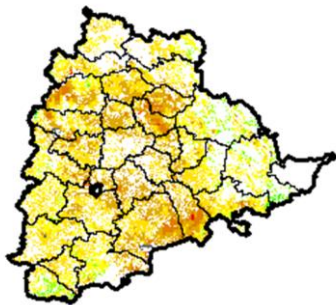

Jharkhand

Agriculture vigour is moderate in some patches over the state of Jharkhand.

Karnataka

Agriculture vigour is moderate in some patches over coastal Karnataka, northern part and Interior Karnataka.

Kerala

Agriculture vigour is moderate in coastal part of Kerala.

Maharashtra

Agricultural vigour is moderate in few patches over costal Maharashtra and Vidarbha and Marathwada.

Madhya Pradesh

Few patches of moderate agriculture vigour are observed entire state.

North East Region

Agriculture vigour is moderate over most of the parts North East region.

Odisha

Some patches of moderate agricultural vigour is observed over the state.

Punjab

Agricultural vigour is moderate over eastern part of the state of Punjab.

Rajasthan

Agriculture vigour is moderate over east Rajasthan.

Telangana

Agriculture vigour is moderate over northern part of the state.

Tamil Nadu

Agricultural vigour is moderate in many districts over the state.