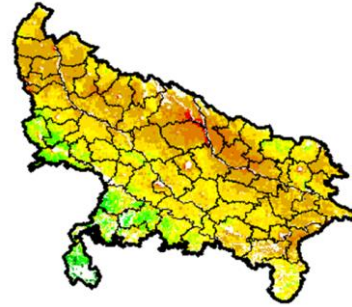

Kerala

Agriculture vigour is moderate in coastal part of Kerala.

Maharashtra

Agricultural vigour is moderate in few patches over costal Maharashtra and Vidarbha and Marathwada.

Madhya Pradesh

Few patches of moderate agriculture vigour are observed entire state.

North East Region

Agriculture vigour is moderate over most of the parts North East region.

Odisha

Some patches of moderate agricultural vigour is observed over the state.

Punjab

Agricultural vigour is moderate over eastern part of the state of Punjab.

Rajasthan

Agriculture vigour is moderate over east Rajasthan.

Telangana

Agriculture vigour is moderate over northern part of the state.

Tamil Nadu

Agricultural vigour is moderate in many districts over the state.

Uttarakhand

Agricultural vigour is moderate over many districts of Uttarakhand.

Uttar Pradesh

Agricultural vigour is moderate in few patches in western part of Uttar Pradesh.

West Bengal and Sikkim

Agricultural vigour is moderate over sub himalayan and coastal part of the state.