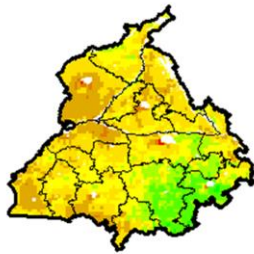

Kerala

Agriculture vigour is moderate in coastal part of Kerala.

Maharashtra

Agricultural vigour is moderate in few patches over costal Maharashtra and Vidarbha and Marathwada.

Madhya Pradesh

Few patches of moderate agriculture vigour are observed entire state.

North East Region

Agriculture vigour is moderate over most of the parts North East region.

Odisha

Some patches of moderate agricultural vigour is observed over the state.

Punjab

Agricultural vigour is moderate over eastern part of the state of Punjab.

Rajasthan

Agriculture vigour is moderate over east Rajasthan.

Telangana

Agriculture vigour is moderate over northern part of the state.

Tamil Nadu

Agricultural vigour is moderate in many districts over the state.

Uttarakhand

Agricultural vigour is moderate over many districts of Uttarakhand.

Uttar Pradesh

Agricultural vigour is moderate in few patches in western part of Uttar Pradesh.

West Bengal and Sikkim

Agricultural vigour is moderate over sub himalayan and coastal part of the state.