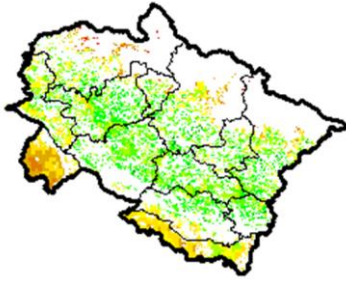

Kerala

Agriculture vigour is moderate in coastal part of Kerala.

Maharashtra

Agricultural vigour is moderate in few patches over costal Maharashtra and Vidarbha and Marathwada.

Madhya Pradesh

Few patches of moderate agriculture vigour are observed entire state.

North East Region

Agriculture vigour is moderate over most of the parts North East region.

Odisha

Some patches of moderate agricultural vigour is observed over the state.

Punjab

Agricultural vigour is moderate over eastern part of the state of Punjab.

Rajasthan

Agriculture vigour is moderate over east Rajasthan.

Telangana

Agriculture vigour is moderate over northern part of the state.

Tamil Nadu

Agricultural vigour is moderate in many districts over the state.

Uttarakhand

Agricultural vigour is moderate over many districts of Uttarakhand.

Uttar Pradesh

Agricultural vigour is moderate in few patches in western part of Uttar Pradesh.

West Bengal and Sikkim

Agricultural vigour is moderate over sub himalayan and coastal part of the state.