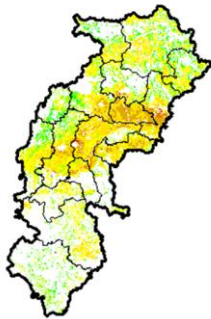

**NOAA/AVHRR NDVI COMPOSITE MAPS FOR THE WEEK ENDING ON
22 Jan 2018 FOR DIFFERENT STATES**

Andhra Pradesh

Agriculture vigour is moderate over few patches of coastal Andhra Pradesh and in some districts of Rayalseema.

Bihar

Few patches of moderate agriculture vigour are seen over the state.

Chhattisgarh

Agriculture vigour is moderate over the state.

Gujarat

Some patches in northern and southern Gujarat region shows moderate vigour

Haryana

Moderate agriculture vigour is observed over entire state.

Himachal Pradesh

Moderate agriculture vigour is observed over some districts over Himachal Pradesh.

Jammu & Kashmir

Agriculture vigour is moderate in some patches over Jammu region.

Kerala

Agriculture vigour is moderate in coastal part of Kerala.

Maharashtra

Agricultural vigour is moderate in few patches over costal Maharashtra and Vidarbha and Marathwada.

Madhya Pradesh

Few patches of moderate agriculture vigour are observed entire state.