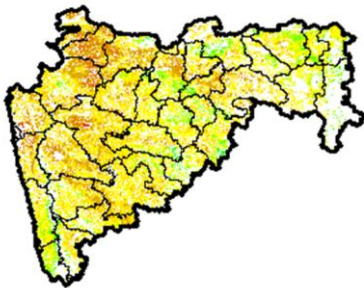

Haryana

Moderate agriculture vigour is observed over entire state.

Himachal Pradesh

Moderate agriculture vigour is observed over some districts over Himachal Pradesh.

Jammu & Kashmir

Agriculture vigour is moderate in some patches over Jammu region.

Jharkhand

Agriculture vigour is moderate in some patches over the state of Jharkhand.

Karnataka

Agriculture vigour is moderate in some patches over coastal Karnataka, northern part and Interior Karnataka.

Kerala

Agriculture vigour is moderate in coastal part of Kerala.

Maharashtra

Agricultural vigour is moderate in few patches over costal Maharashtra and Vidarbha and Marathwada.

Madhya Pradesh

Few patches of moderate agriculture vigour are observed entire state.

North East Region

Agriculture vigour is moderate over most of the parts North East region.

Odisha

Some patches of moderate agricultural vigour is observed over the state.

Punjab

Agricultural vigour is moderate over eastern part of the state of Punjab.