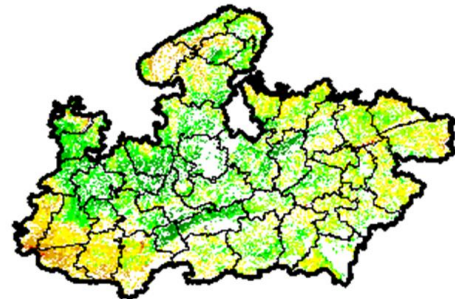

Jharkhand

Agriculture vigour is moderate in some patches over the state of Jharkhand.

Karnataka

Agriculture vigour is moderate in some patches over coastal Karnataka, northern part and Interior Karnataka.

Kerala

Agriculture vigour is moderate in coastal part of Kerala.

Maharashtra

Agricultural vigour is moderate in few patches over costal Maharashtra and Vidarbha and Marathwada.

Madhya Pradesh

Few patches of moderate agriculture vigour are observed entire state.

North East Region

Agriculture vigour is moderate over most of the parts North East region.

Odisha

Some patches of moderate agricultural vigour is observed over the state.

Punjab

Agricultural vigour is moderate over eastern part of the state of Punjab.

Rajasthan

Agriculture vigour is moderate over east Rajasthan.

Telangana

Agriculture vigour is moderate over northern part of the state.

Tamil Nadu

Agricultural vigour is moderate in many districts over the state.