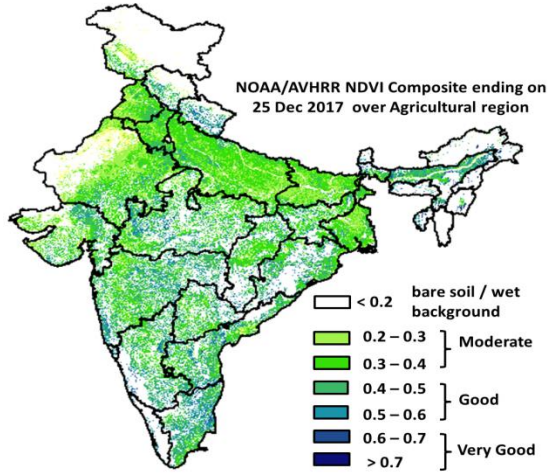

NOAA/AVHRR NDVI composite ending on 25th December 2017 over Agricultural regions of India

Difference in NOAA/AVHRR NDVI between 18th and 25th December 2017