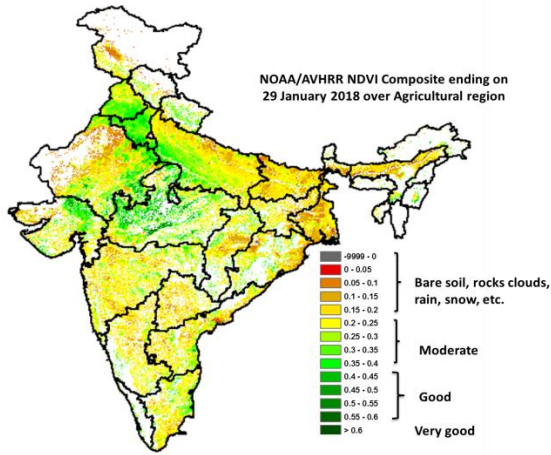

NOAA/AVHRR NDVI composite ending on 29th January 2018 over Agricultural regions of India

Difference in NOAA/AVHRR NDVI between 22nd and 29th January 2018