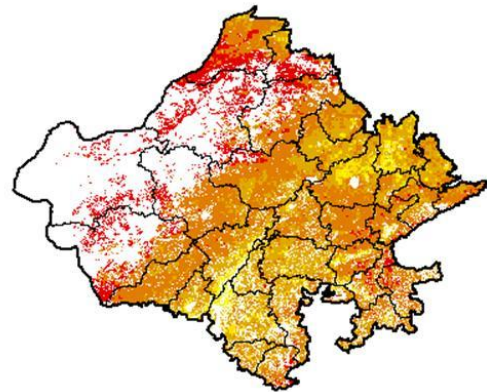

Maharashtra

Due to persistent cloud cover many parts of the state the NDVI over crop cover could not be derived.

North East Region

Agriculture vigour is moderate over many of the parts Assam and few pockets of Tripura, Manipur and Meghalaya.

Odisha

Due to persistent cloud cover many parts of the state the NDVI over crop cover could not be derived.

Punjab

Agricultural vigour is moderate in few pockets over northern districts of Punjab. Due to persistent cloud cover many parts of the state the NDVI over crop cover could not be derived.

Rajasthan

Due to persistent cloud cover many parts of the state the NDVI over crop cover could not be derived.

Tamil Nadu

Agricultural vigour is moderate in many districts of Tamil Nadu.

Telangana

Due to persistent cloud cover many parts of the state the NDVI over crop cover could not be derived.