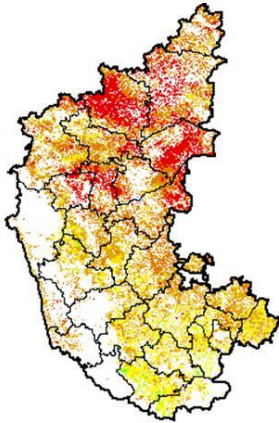

Haryana

Moderate agriculture is moderate in few pockets over northern part of Haryana. Due to persistent cloud cover many parts of the state the NDVI over crop cover could not be derived.

Himachal Pradesh

Moderate agriculture vigour is observed in many parts of Himachal Pradesh.

Jammu & Kashmir

Agriculture vigour is good to moderate over northern part of the state.

Jharkhand

Agriculture vigour is moderate in isolated pockets of Jharkhand.

Karnataka

Due to persistent cloud cover many parts of the state the NDVI over crop cover could not be derived.

Kerala

Agriculture vigour is moderate in isolated districts of Kerala.

Madhya Pradesh

Due to persistent cloud cover many parts of the state the NDVI over crop cover could not be derived.

Maharashtra

Due to persistent cloud cover many parts of the state the NDVI over crop cover could not be derived.

North East Region

Agriculture vigour is moderate over many of the parts Assam and few pockets of Tripura, Manipur and Meghalaya.