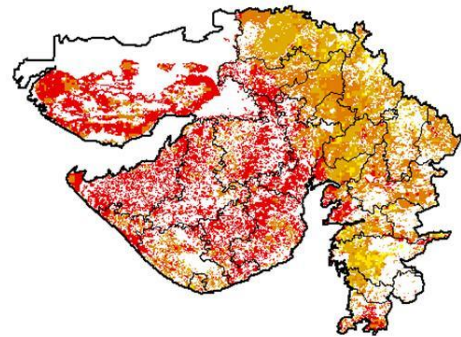

**NOAA/VIIRS/BLENDED NDVI Composite ending on Week no 28 (09.07.2018 to 15.07.2018)
over Agricultural region**

Andhra Pradesh

Due to persistent cloud cover many parts of the state the NDVI over crop cover could not be derived.

Bihar

Agriculture vigour is moderate over isolated pockets of Bihar .

Chhattisgarh

Due to persistent cloud cover many parts of the state the NDVI over crop cover could not be derived.

Gujarat

Due to persistent cloud cover many parts of the state the NDVI over crop cover could not be derived.

Haryana

Moderate agriculture is moderate in few pockets over northern part of Haryana. Due to persistent cloud cover many parts of the state the NDVI over crop cover could not be derived.

Himachal Pradesh

Moderate agriculture vigour is observed in many parts of Himachal Pradesh.

Jammu & Kashmir

Agriculture vigour is good to moderate over northern part of the state.

Jharkhand

Agriculture vigour is moderate in isolated pockets of Jharkhand.