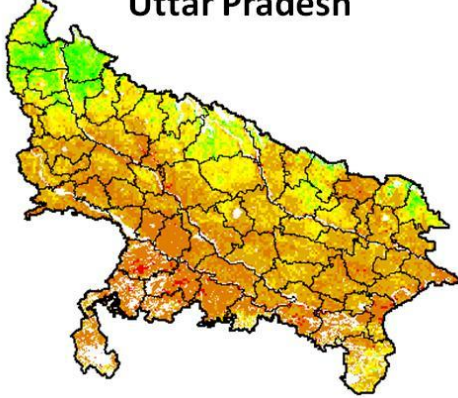

Rajasthan

Due to persistent cloud cover many parts of the state the NDVI over crop cover could not be derived.

Tamil Nadu

Agricultural vigour is moderate in many districts of Tamil Nadu.

Telangana

Due to persistent cloud cover many parts of the state the NDVI over crop cover could not be derived.

Uttar Pradesh

Agricultural vigour is moderate over few districts of west Uttar Pradesh and isolated districts of north UP. Due to persistent cloud cover many parts of the state the NDVI over crop cover could not be derived.

Uttarakhand

Agricultural vigour is moderate over many parts of Uttarakhand.

West Bengal and Sikkim

Agricultural vigour is moderate over few parts of West Bengal. Due to persistent cloud cover many parts of the state the NDVI over crop cover could not be derived.