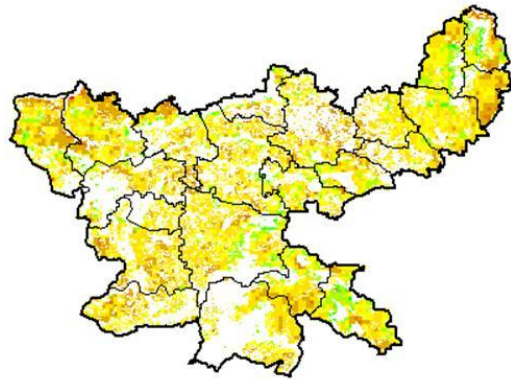

Haryana

Moderate agriculture is moderate in few pockets over northern part of Haryana. Due to persistent cloud cover many parts of the state the NDVI over crop cover could not be derived.

Himachal Pradesh

Moderate agriculture vigour is observed in many parts of Himachal Pradesh.

Jammu & Kashmir

Agriculture vigour is good to moderate over northern part of the state.

Jharkhand

Agriculture vigour is moderate in isolated pockets of Jharkhand.