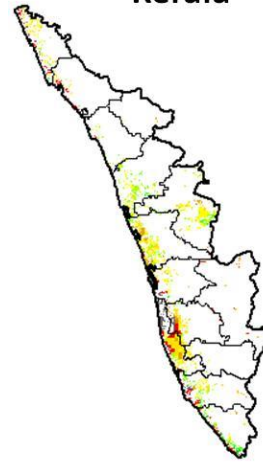

Haryana

Moderate agriculture is moderate in few pockets over northern part of Haryana. Due to persistent cloud cover many parts of the state the NDVI over crop cover could not be derived.

Himachal Pradesh

Moderate agriculture vigour is observed in many parts of Himachal Pradesh.

Jammu & Kashmir

Agriculture vigour is good to moderate over northern part of the state.

Jharkhand

Agriculture vigour is moderate in isolated pockets of Jharkhand.

Karnataka

Due to persistent cloud cover many parts of the state the NDVI over crop cover could not be derived.

Kerala

Agriculture vigour is moderate in isolated districts of Kerala.

Madhya Pradesh

Due to persistent cloud cover many parts of the state the NDVI over crop cover could not be derived.

Maharashtra

Due to persistent cloud cover many parts of the state the NDVI over crop cover could not be derived.

North East Region

Agriculture vigour is moderate over many of the parts Assam and few pockets of Tripura, Manipur and Meghalaya.