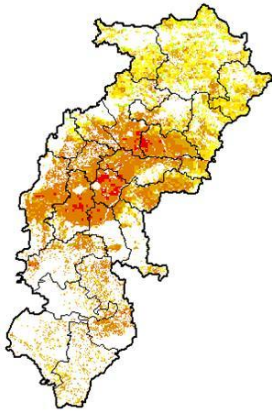

**NOAA/VIIRS/BLENDED NDVI Composite ending on Week no 28 (09.07.2018 to 15.07.2018)
over Agricultural region**

Andhra Pradesh

Due to persistent cloud cover many parts of the state the NDVI over crop cover could not be derived.

Bihar

Agriculture vigour is moderate over isolated pockets of Bihar .

Chhattisgarh

Due to persistent cloud cover many parts of the state the NDVI over crop cover could not be derived.

Gujarat

Due to persistent cloud cover many parts of the state the NDVI over crop cover could not be derived.

Haryana

Moderate agriculture is moderate in few pockets over northern part of Haryana. Due to persistent cloud cover many parts of the state the NDVI over crop cover could not be derived.

Himachal Pradesh

Moderate agriculture vigour is observed in many parts of Himachal Pradesh.

Jammu & Kashmir

Agriculture vigour is good to moderate over northern part of the state.

Jharkhand

Agriculture vigour is moderate in isolated pockets of Jharkhand.