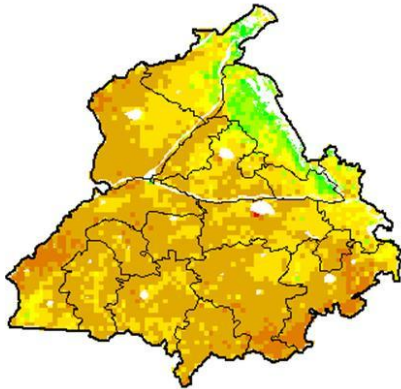

Moderate agriculture vigour is observed in many parts of Himachal Pradesh.

Jammu & Kashmir

Agriculture vigour is good to moderate over northern part of the state.

Jharkhand

Agriculture vigour is moderate in isolated pockets of Jharkhand.

Karnataka

Due to persistent cloud cover many parts of the state the NDVI over crop cover could not be derived.

Kerala

Agriculture vigour is moderate in isolated districts of Kerala.

Madhya Pradesh

Due to persistent cloud cover many parts of the state the NDVI over crop cover could not be derived.

Maharashtra

Due to persistent cloud cover many parts of the state the NDVI over crop cover could not be derived.

North East Region

Agriculture vigour is moderate over many of the parts Assam and few pockets of Tripura, Manipur and Meghalaya.

Odisha

Due to persistent cloud cover many parts of the state the NDVI over crop cover could not be derived.

Punjab

Agricultural vigour is moderate in few pockets over northern districts of Punjab. Due to persistent cloud cover many parts of the state the NDVI over crop cover could not be derived.