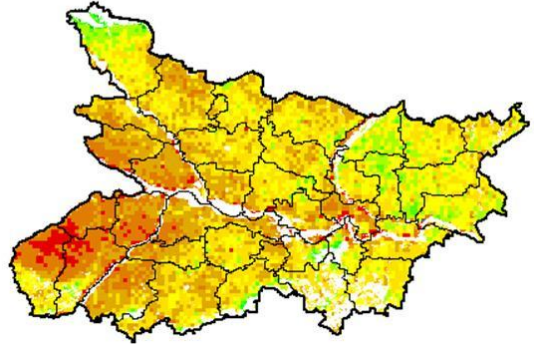

**NOAA/VIIRS/BLENDED NDVI Composite ending on Week no 28 (09.07.2018 to 15.07.2018)
over Agricultural region**

Andhra Pradesh

Due to persistent cloud cover many parts of the state the NDVI over crop cover could not be derived.

Bihar

Agriculture vigour is moderate over isolated pockets of Bihar .

Chhattisgarh

Due to persistent cloud cover many parts of the state the NDVI over crop cover could not be derived.

Gujarat

Due to persistent cloud cover many parts of the state the NDVI over crop cover could not be derived.

Haryana

Moderate agriculture is moderate in few pockets over northern part of Haryana. Due to persistent cloud cover many parts of the state the NDVI over crop cover could not be derived.

Himachal Pradesh