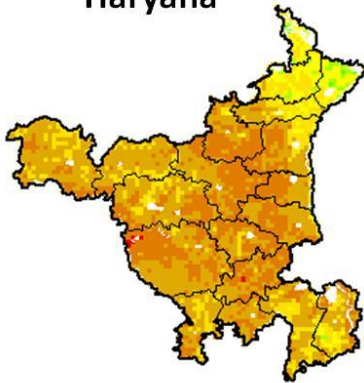

**NOAA/VIIRS/BLENDED NDVI Composite ending on Week no 28 (09.07.2018 to 15.07.2018)
over Agricultural region**

Andhra Pradesh

Due to persistent cloud cover many parts of the state the NDVI over crop cover could not be derived.

Bihar

Agriculture vigour is moderate over isolated pockets of Bihar .

Chhattisgarh

Due to persistent cloud cover many parts of the state the NDVI over crop cover could not be derived.

Gujarat

Due to persistent cloud cover many parts of the state the NDVI over crop cover could not be derived.

Haryana

Moderate agriculture is moderate in few pockets over northern part of Haryana. Due to persistent cloud cover many parts of the state the NDVI over crop cover could not be derived.

Himachal Pradesh

Moderate agriculture vigour is observed in many parts of Himachal Pradesh.

Jammu & Kashmir

Agriculture vigour is good to moderate over northern part of the state.

Jharkhand

Agriculture vigour is moderate in isolated pockets of Jharkhand.