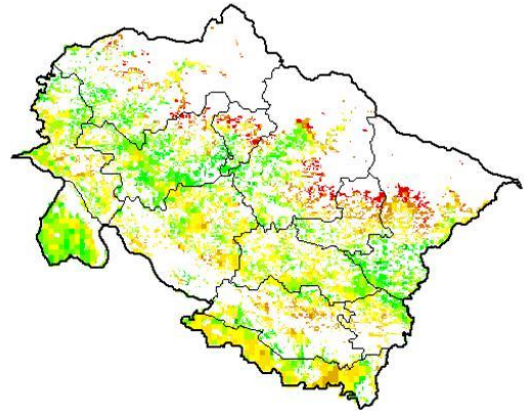

Rajasthan

Due to persistent cloud cover many parts of the state the NDVI over crop cover could not be derived.

Tamil Nadu

Agricultural vigour is moderate in many districts of Tamil Nadu.

Telangana

Due to persistent cloud cover many parts of the state the NDVI over crop cover could not be derived.

Uttar Pradesh

Agricultural vigour is moderate over few districts of west Uttar Pradesh and isolated districts of north UP. Due to persistent cloud cover many parts of the state the NDVI over crop cover could not be derived.

Uttarakhand

Agricultural vigour is moderate over many parts of Uttarakhand.

West Bengal and Sikkim

Agricultural vigour is moderate over few parts of West Bengal. Due to persistent cloud cover many parts of the state the NDVI over crop cover could not be derived.