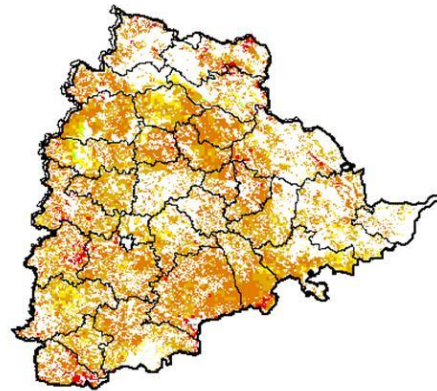

Rajasthan

Due to persistent cloud cover many parts of the state the NDVI over crop cover could not be derived.

Tamil Nadu

Agricultural vigour is moderate in many districts of Tamil Nadu.

Telangana

Due to persistent cloud cover many parts of the state the NDVI over crop cover could not be derived.

Uttar Pradesh

Agricultural vigour is moderate over few districts of west Uttar Pradesh and isolated districts of north UP. Due to persistent cloud cover many parts of the state the NDVI over crop cover could not be derived.