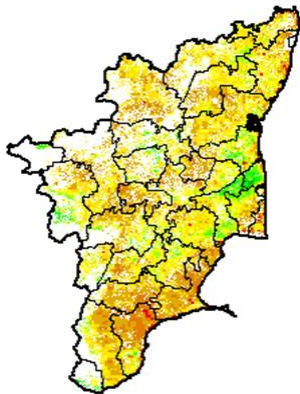

Moderate agriculture vigour is observed in many parts of Himachal Pradesh.

Jammu & Kashmir

Agriculture vigour is good to moderate over northern part of the state.

Jharkhand

Agriculture vigour is moderate in isolated pockets of Jharkhand.

Maharashtra

Due to persistent cloud cover many parts of the state the NDVI over crop cover could not be derived.

North East Region

Agriculture vigour is moderate over many of the parts Assam and few pockets of Tripura, Manipur and Meghalaya.

Odisha

Due to persistent cloud cover many parts of the state the NDVI over crop cover could not be derived.

Punjab

Agricultural vigour is moderate in few pockets over northern districts of Punjab. Due to persistent cloud cover many parts of the state the NDVI over crop cover could not be derived.

Rajasthan

Due to persistent cloud cover many parts of the state the NDVI over crop cover could not be derived.

Tamil Nadu

Agricultural vigour is moderate in many districts of Tamil Nadu.

Telangana

Due to persistent cloud cover many parts of the state the NDVI over crop cover could not be derived.