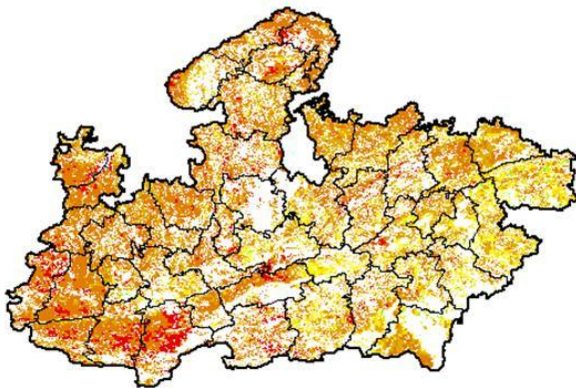

Moderate agriculture vigour is observed in many parts of Himachal Pradesh.

Jammu & Kashmir

Agriculture vigour is good to moderate over northern part of the state.

Jharkhand

Agriculture vigour is moderate in isolated pockets of Jharkhand.

Karnataka

Due to persistent cloud cover many parts of the state the NDVI over crop cover could not be derived.

Kerala

Agriculture vigour is moderate in isolated districts of Kerala.

Madhya Pradesh

Due to persistent cloud cover many parts of the state the NDVI over crop cover could not be derived.

Maharashtra

Due to persistent cloud cover many parts of the state the NDVI over crop cover could not be derived.

North East Region

Agriculture vigour is moderate over many of the parts Assam and few pockets of Tripura, Manipur and Meghalaya.