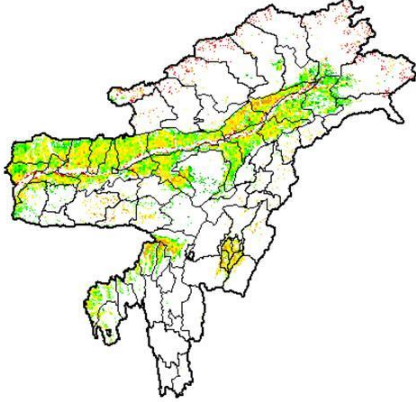

Moderate agriculture vigour is observed in many parts of Himachal Pradesh.

Jammu & Kashmir

Agriculture vigour is good to moderate over northern part of the state.

Jharkhand

Agriculture vigour is moderate in isolated pockets of Jharkhand.

Karnataka

Due to persistent cloud cover many parts of the state the NDVI over crop cover could not be derived.

Kerala

Agriculture vigour is moderate in isolated districts of Kerala.

Madhya Pradesh

Due to persistent cloud cover many parts of the state the NDVI over crop cover could not be derived.

Maharashtra

Due to persistent cloud cover many parts of the state the NDVI over crop cover could not be derived.

North East Region

Agriculture vigour is moderate over many of the parts Assam and few pockets of Tripura, Manipur and Meghalaya.

Odisha

Due to persistent cloud cover many parts of the state the NDVI over crop cover could not be derived.

Punjab

Agricultural vigour is moderate in few pockets over northern districts of Punjab. Due to persistent cloud cover many parts of the state the NDVI over crop cover could not be derived.