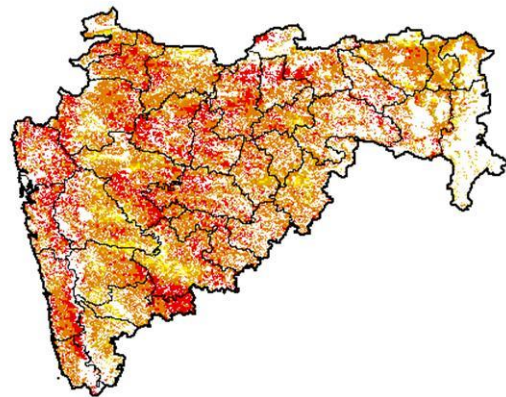

Moderate agriculture vigour is observed in many parts of Himachal Pradesh.

Jammu & Kashmir

Agriculture vigour is good to moderate over northern part of the state.

Jharkhand

Agriculture vigour is moderate in isolated pockets of Jharkhand.

Karnataka

Due to persistent cloud cover many parts of the state the NDVI over crop cover could not be derived.

Kerala

Agriculture vigour is moderate in isolated districts of Kerala.

Madhya Pradesh

Due to persistent cloud cover many parts of the state the NDVI over crop cover could not be derived.

Maharashtra

Due to persistent cloud cover many parts of the state the NDVI over crop cover could not be derived.

North East Region

Agriculture vigour is moderate over many of the parts Assam and few pockets of Tripura, Manipur and Meghalaya.