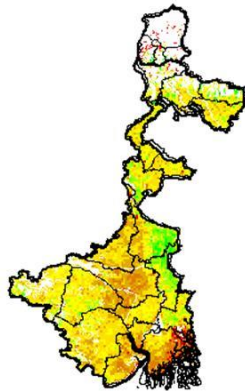

Rajasthan

Due to persistent cloud cover many parts of the state the NDVI over crop cover could not be derived.

Tamil Nadu

Agricultural vigour is moderate in many districts of Tamil Nadu.

Telangana

Due to persistent cloud cover many parts of the state the NDVI over crop cover could not be derived.

Uttar Pradesh

Agricultural vigour is moderate over few districts of west Uttar Pradesh and isolated districts of north UP. Due to persistent cloud cover many parts of the state the NDVI over crop cover could not be derived.

Uttarakhand

Agricultural vigour is moderate over many parts of Uttarakhand.

West Bengal and Sikkim

Agricultural vigour is moderate over few parts of West Bengal. Due to persistent cloud cover many parts of the state the NDVI over crop cover could not be derived.