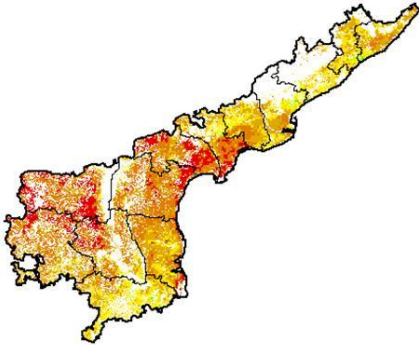

**NOAA/VIIRS/BLENDED NDVI Composite ending on Week no 28 (09.07.2018 to 15.07.2018)
over Agricultural region**

Andhra Pradesh

Due to persistent cloud cover many parts of the state the NDVI over crop cover could not be derived.

Bihar

Agriculture vigour is moderate over isolated pockets of Bihar .

Chhattisgarh

Due to persistent cloud cover many parts of the state the NDVI over crop cover could not be derived.

Gujarat

Due to persistent cloud cover many parts of the state the NDVI over crop cover could not be derived.

Haryana

Moderate agriculture is moderate in few pockets over northern part of Haryana. Due to persistent cloud cover many parts of the state the NDVI over crop cover could not be derived.

Himachal Pradesh

Moderate agriculture vigour is observed in many parts of Himachal Pradesh.

Jammu & Kashmir

Agriculture vigour is good to moderate over northern part of the state.

Jharkhand

Agriculture vigour is moderate in isolated pockets of Jharkhand.