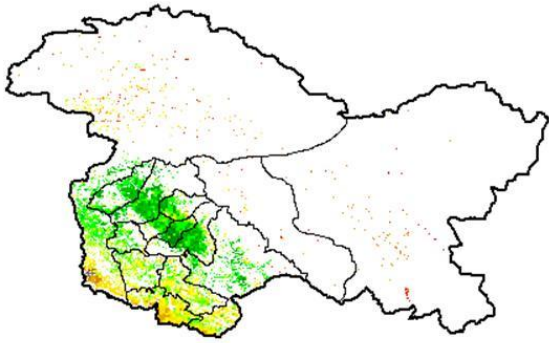

Bihar

Agriculture vigour is moderate over isolated pockets of Bihar .

Chhattisgarh

Due to persistent cloud cover many parts of the state the NDVI over crop cover could not be derived.

Gujarat

Due to persistent cloud cover many parts of the state the NDVI over crop cover could not be derived.

Haryana

Moderate agriculture is moderate in few pockets over northern part of Haryana. Due to persistent cloud cover many parts of the state the NDVI over crop cover could not be derived.

Himachal Pradesh

Moderate agriculture vigour is observed in many parts of Himachal Pradesh.

Jammu & Kashmir

Agriculture vigour is good to moderate over northern part of the state.

Jharkhand

Agriculture vigour is moderate in isolated pockets of Jharkhand.

Karnataka

Due to persistent cloud cover many parts of the state the NDVI over crop cover could not be derived.

Kerala

Agriculture vigour is moderate in isolated districts of Kerala.

Madhya Pradesh

Due to persistent cloud cover many parts of the state the NDVI over crop cover could not be derived.