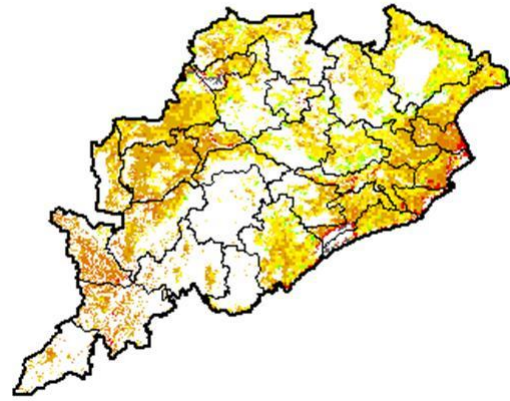

Moderate agriculture vigour is observed in many parts of Himachal Pradesh.

Jammu & Kashmir

Agriculture vigour is good to moderate over northern part of the state.

Jharkhand

Agriculture vigour is moderate in isolated pockets of Jharkhand.

Karnataka

Due to persistent cloud cover many parts of the state the NDVI over crop cover could not be derived.

Kerala

Agriculture vigour is moderate in isolated districts of Kerala.

Madhya Pradesh

Due to persistent cloud cover many parts of the state the NDVI over crop cover could not be derived.

Maharashtra

Due to persistent cloud cover many parts of the state the NDVI over crop cover could not be derived.

North East Region

Agriculture vigour is moderate over many of the parts Assam and few pockets of Tripura, Manipur and Meghalaya.

Odisha

Due to persistent cloud cover many parts of the state the NDVI over crop cover could not be derived.

Punjab

Agricultural vigour is moderate in few pockets over northern districts of Punjab. Due to persistent cloud cover many parts of the state the NDVI over crop cover could not be derived.