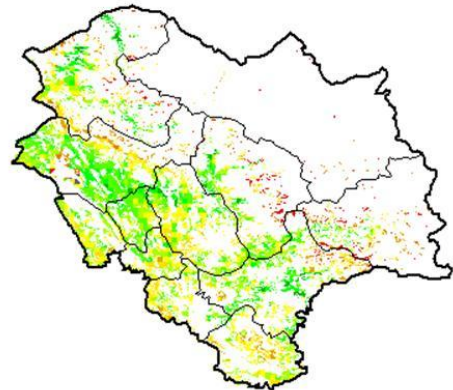

**NOAA/VIIRS/BLENDED NDVI Composite ending on Week no 28 (09.07.2018 to 15.07.2018)
over Agricultural region**

Andhra Pradesh

Due to persistent cloud cover many parts of the state the NDVI over crop cover could not be derived.

Bihar

Agriculture vigour is moderate over isolated pockets of Bihar .

Chhattisgarh

Due to persistent cloud cover many parts of the state the NDVI over crop cover could not be derived.

Gujarat

Due to persistent cloud cover many parts of the state the NDVI over crop cover could not be derived.

Haryana

Moderate agriculture is moderate in few pockets over northern part of Haryana. Due to persistent cloud cover many parts of the state the NDVI over crop cover could not be derived.

Himachal Pradesh

Moderate agriculture vigour is observed in many parts of Himachal Pradesh.

Jammu & Kashmir

Agriculture vigour is good to moderate over northern part of the state.

Jharkhand

Agriculture vigour is moderate in isolated pockets of Jharkhand.