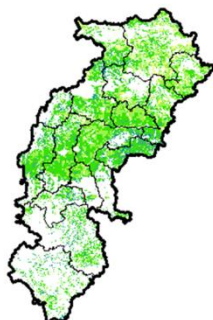

**NOAA/AVHRR NDVI COMPOSITE MAPS FOR THE WEEK ENDING ON
10 Aug 2017 FOR DIFFERENT STATES**

Andhra Pradesh

Agriculture vigour is good in the coastal districts of Andhra Pradesh and moderate over Rayal seema.

Bihar

Agriculture vigour is good in many patches in Northern and central part of Bihar, rest of the state shows moderate NDVI.

Chhattisgarh

Agriculture vigour is moderate over entire state.

Gujarat

Few patches in southern Gujrat region shows good vigour where as moderate NDVI values are observed over entire state.

Haryana

Moderate agriculture vigour is observed over entire state. Many good patches of agriculture vigour are observed in southern and northern part of the state.

Himachal Pradesh

Good agriculture vigour is observed over many places in Central Himachal Pradesh, whereas moderate values are seen rest of the state.

Kerala

Agriculture vigour is good over some patches of coastal Kerala and moderate over few patches in central Kerala

Maharashtra

Agricultural vigour is good in many patches over western Vidarbha and coastal Maharashtra, moderate over rest of the state .