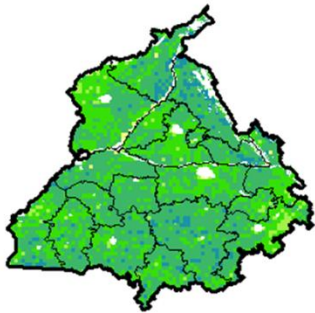

Kerala

Agriculture vigour is good over some patches of coastal Kerala and moderate over few patches in central Kerala

Maharashtra

Agricultural vigour is good in many patches over western Vidarbha and coastal Maharashtra, moderate over rest of the state .

Madhya Pradesh

Agriculture vigour is moderate over entire state of Madhya Pradesh. Few good patches are observed over central part of the state

North East Region

Agriculture vigour is good over most of the parts Northern Assam, Tripura and Meghalaya, whereas moderate vigour is noticed in rest of the region.

Odisha

Agricultural vigour is moderate over the entire state.

Punjab

Agricultural vigour is good in many patches over northern part of Punjab, whereas rest of region shows moderate vigour.

Rajasthan

Agriculture vigour is moderate over entire state except few patches of good vigour in northern part of the state

Telangana

Agriculture vigour is moderate over entire state. Few patches of good vigour are observed over northern part of the state.

Tamil Nadu

Agricultural vigour is good to very good in patches of south and Central and eastern part of the state, whereas it was moderate over rest of the region.