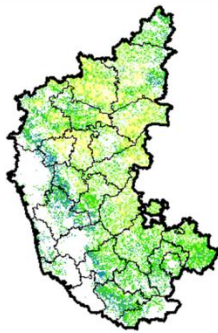

Bihar

Agriculture vigour is good in many patches in Northern and central part of Bihar, rest of the state shows moderate NDVI.

Chhattisgarh

Agriculture vigour is moderate over entire state.

Gujarat

Few patches in southern Gujrat region shows good vigour where as moderate NDVI values are observed over entire state.

Haryana

Moderate agriculture vigour is observed over entire state. Many good patches of agriculture vigour are observed in southern and northern part of the state.

Himachal Pradesh

Good agriculture vigour is observed over many places in Central Himachal Pradesh, whereas moderate values are seen rest of the state.

Jammu & Kashmir

Agriculture vigour is good to very good over entire state.

Jharkhand

Agriculture vigour is moderate over entire state of Jharkhand.

Karnataka

Agriculture vigour is good in patches over south interior Karnataka and rest of the state shows moderate vigour.

Kerala

Agriculture vigour is good over some patches of coastal Kerala and moderate over few patches in central Kerala

Maharashtra

Agricultural vigour is good in many patches over western Vidarbha and coastal Maharashtra, moderate over rest of the state .