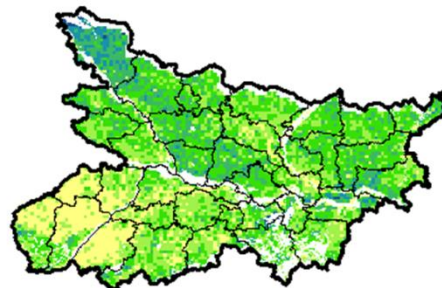

**NOAA/AVHRR NDVI COMPOSITE MAPS FOR THE WEEK ENDING ON
10 Aug 2017 FOR DIFFERENT STATES**

Andhra Pradesh

Agriculture vigour is good in the coastal districts of Andhra Pradesh and moderate over Rayal seema.

Bihar

Agriculture vigour is good in many patches in Northern and central part of Bihar, rest of the state shows moderate NDVI.

Chhattisgarh

Agriculture vigour is moderate over entire state.

Gujarat

Few patches in southern Gujrat region shows good vigour where as moderate NDVI values are observed over entire state.

Haryana

Moderate agriculture vigour is observed over entire state. Many good patches of agriculture vigour are observed in southern and northern part of the state.

Himachal Pradesh

Good agriculture vigour is observed over many places in Central Himachal Pradesh, whereas moderate values are seen rest of the state.

West Bengal

Agricultural vigour is good to very good in central, northern and eastern region of West Bengal, whereas remaining region of the state shows moderate NDVI.