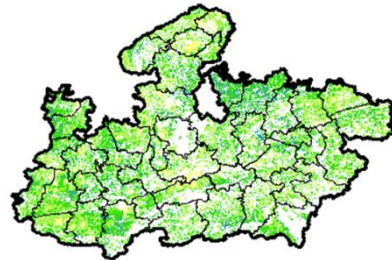

Jammu & Kashmir

Agriculture vigour is good to very good over entire state.

Jharkhand

Agriculture vigour is moderate over entire state of Jharkhand.

Karnataka

Agriculture vigour is good in patches over south interior Karnataka and rest of the state shows moderate vigour.

Kerala

Agriculture vigour is good over some patches of coastal Kerala and moderate over few patches in central Kerala

Maharashtra

Agricultural vigour is good in many patches over western Vidarbha and coastal Maharashtra, moderate over rest of the state .

Madhya Pradesh

Agriculture vigour is moderate over entire state of Madhya Pradesh. Few good patches are observed over central part of the state

North East Region

Agriculture vigour is good over most of the parts Northern Assam, Tripura and Meghalaya, whereas moderate vigour is noticed in rest of the region.

Odisha

Agricultural vigour is moderate over the entire state.

Punjab

Agricultural vigour is good in many patches over northern part of Punjab, whereas rest of region shows moderate vigour.

Rajasthan

Agriculture vigour is moderate over entire state except few patches of good vigour in northern part of the state