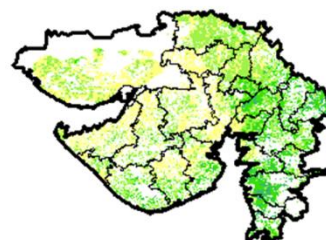

**NOAA/AVHRR NDVI COMPOSITE MAPS FOR THE WEEK ENDING ON
10 Aug 2017 FOR DIFFERENT STATES**

Andhra Pradesh

Agriculture vigour is good in the coastal districts of Andhra Pradesh and moderate over Rayal seema.

Bihar

Agriculture vigour is good in many patches in Northern and central part of Bihar, rest of the state shows moderate NDVI.

Chhattisgarh

Agriculture vigour is moderate over entire state.

Gujarat

Few patches in southern Gujrat region shows good vigour where as moderate NDVI values are observed over entire state.

Haryana

Moderate agriculture vigour is observed over entire state. Many good patches of agriculture vigour are observed in southern and northern part of the state.

Himachal Pradesh

Good agriculture vigour is observed over many places in Central Himachal Pradesh, whereas moderate values are seen rest of the state.

Jammu & Kashmir

Agriculture vigour is good to very good over entire state.

Jharkhand

Agriculture vigour is moderate over entire state of Jharkhand.

Karnataka

Agriculture vigour is good in patches over south interior Karnataka and rest of the state shows moderate vigour.