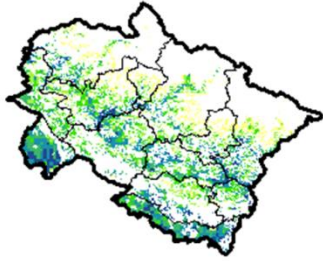

Odisha

Agricultural vigour is moderate over the entire state.

Punjab

Agricultural vigour is good in many patches over northern part of Punjab, whereas rest of region shows moderate vigour.

Rajasthan

Agriculture vigour is moderate over entire state except few patches of good vigour in northern part of the state

Telangana

Agriculture vigour is moderate over entire state. Few patches of good vigour are observed over northern part of the state.

Tamil Nadu

Agricultural vigour is good to very good in patches of south and Central and eastern part of the state, whereas it was moderate over rest of the region.

Uttarakhand

Agricultural vigour is good to very good over central part of Uttarakhand whereas, rest of region show moderate NDVI.

Uttar Pradesh

Agricultural vigour is good to very good over many patches in western and northern part of Uttar Pradesh, whereas rest of the state shows moderate NDVI.

West Bengal

Agricultural vigour is good to very good in central, northern and eastern region of West Bengal, whereas remaining region of the state shows moderate NDVI.