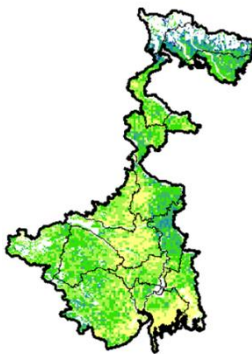

Bihar

Agriculture vigour is good in many patches in Northern and central part of Bihar, rest of the state shows moderate NDVI.

Chhattisgarh

Agriculture vigour is moderate over entire state.

Gujarat

Few patches in southern Gujrat region shows good vigour where as moderate NDVI values are observed over entire state.

Telangana

Agriculture vigour is moderate over entire state. Few patches of good vigour are observed over northern part of the state.

Tamil Nadu

Agricultural vigour is good to very good in patches of south and Central and eastern part of the state, whereas it was moderate over rest of the region.

Uttarakhand

Agricultural vigour is good to very good over central part of Uttarakhand whereas, rest of region show moderate NDVI.

Uttar Pradesh

Agricultural vigour is good to very good over many patches in western and northern part of Uttar Pradesh, whereas rest of the state shows moderate NDVI.

West Bengal

Agricultural vigour is good to very good in central, northern and eastern region of West Bengal, whereas remaining region of the state shows moderate NDVI.