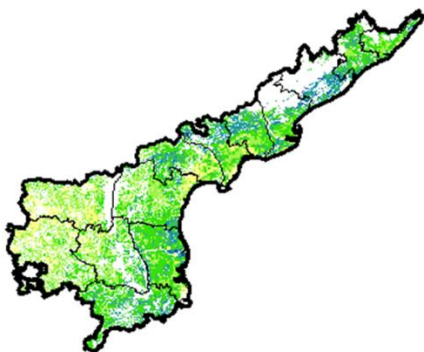

**NOAA/AVHRR NDVI COMPOSITE MAPS FOR THE WEEK ENDING ON
10 Aug 2017 FOR DIFFERENT STATES**

Andhra Pradesh

Agriculture vigour is good in the coastal districts of Andhra Pradesh and moderate over Rayal seema.

Bihar

Agriculture vigour is good in many patches in Northern and central part of Bihar, rest of the state shows moderate NDVI.

Chhattisgarh

Agriculture vigour is moderate over entire state.

Gujarat

Few patches in southern Gujrat region shows good vigour where as moderate NDVI values are observed over entire state.

Haryana

Moderate agriculture vigour is observed over entire state. Many good patches of agriculture vigour are observed in southern and northern part of the state.

Himachal Pradesh

Good agriculture vigour is observed over many places in Central Himachal Pradesh, whereas moderate values are seen rest of the state.

West Bengal

Agricultural vigour is good to very good in central, northern and eastern region of West Bengal, whereas remaining region of the state shows moderate NDVI.