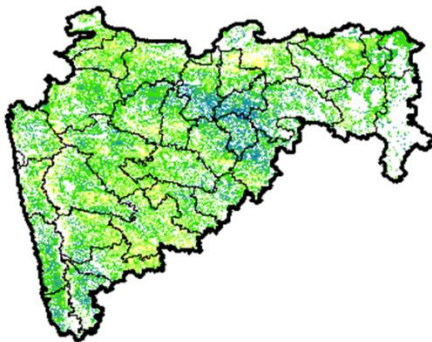

Haryana

Moderate agriculture vigour is observed over entire state. Many good patches of agriculture vigour are observed in southern and northern part of the state.

Himachal Pradesh

Good agriculture vigour is observed over many places in Central Himachal Pradesh, whereas moderate values are seen rest of the state.

Jammu & Kashmir

Agriculture vigour is good to very good over entire state.

Jharkhand

Agriculture vigour is moderate over entire state of Jharkhand.

Karnataka

Agriculture vigour is good in patches over south interior Karnataka and rest of the state shows moderate vigour.

Kerala

Agriculture vigour is good over some patches of coastal Kerala and moderate over few patches in central Kerala

Maharashtra

Agricultural vigour is good in many patches over western Vidarbha and coastal Maharashtra, moderate over rest of the state .

Madhya Pradesh

Agriculture vigour is moderate over entire state of Madhya Pradesh. Few good patches are observed over central part of the state

North East Region

Agriculture vigour is good over most of the parts Northern Assam, Tripura and Meghalaya, whereas moderate vigour is noticed in rest of the region.