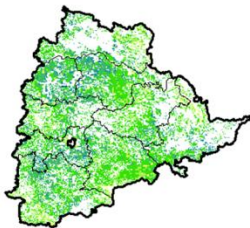

Kerala

Agriculture vigour is good over some patches of coastal Kerala and moderate over few patches in central Kerala

Maharashtra

Agricultural vigour is good in many patches over western Vidarbha and coastal Maharashtra, moderate over rest of the state .

Madhya Pradesh

Agriculture vigour is moderate over entire state of Madhya Pradesh. Few good patches are observed over central part of the state

North East Region

Agriculture vigour is good over most of the parts Northern Assam, Tripura and Meghalaya, whereas moderate vigour is noticed in rest of the region.

Odisha

Agricultural vigour is moderate over the entire state.

Punjab

Agricultural vigour is good in many patches over northern part of Punjab, whereas rest of region shows moderate vigour.

Rajasthan

Agriculture vigour is moderate over entire state except few patches of good vigour in northern part of the state

Telangana

Agriculture vigour is moderate over entire state. Few patches of good vigour are observed over northern part of the state.

Tamil Nadu

Agricultural vigour is good to very good in patches of south and Central and eastern part of the state, whereas it was moderate over rest of the region.