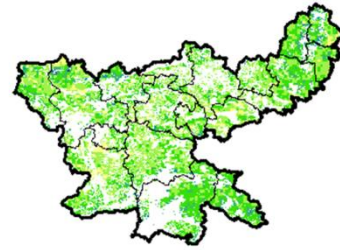

Bihar

Agriculture vigour is good in many patches in Northern and central part of Bihar, rest of the state shows moderate NDVI.

Chhattisgarh

Agriculture vigour is moderate over entire state.

Gujarat

Few patches in southern Gujrat region shows good vigour where as moderate NDVI values are observed over entire state.

Haryana

Moderate agriculture vigour is observed over entire state. Many good patches of agriculture vigour are observed in southern and northern part of the state.

Himachal Pradesh

Good agriculture vigour is observed over many places in Central Himachal Pradesh, whereas moderate values are seen rest of the state.

Jammu & Kashmir

Agriculture vigour is good to very good over entire state.

Jharkhand

Agriculture vigour is moderate over entire state of Jharkhand.

Karnataka

Agriculture vigour is good in patches over south interior Karnataka and rest of the state shows moderate vigour.

Kerala

Agriculture vigour is good over some patches of coastal Kerala and moderate over few patches in central Kerala

Maharashtra

Agricultural vigour is good in many patches over western Vidarbha and coastal Maharashtra, moderate over rest of the state .