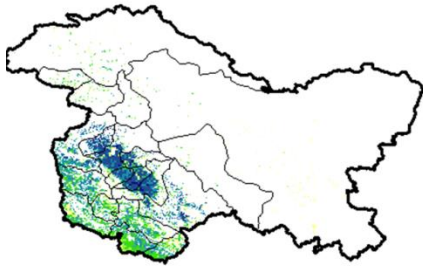

Bihar

Agriculture vigour is good in many patches in Northern and central part of Bihar, rest of the state shows moderate NDVI.

Chhattisgarh

Agriculture vigour is moderate over entire state.

Gujarat

Few patches in southern Gujrat region shows good vigour where as moderate NDVI values are observed over entire state.

Haryana

Moderate agriculture vigour is observed over entire state. Many good patches of agriculture vigour are observed in southern and northern part of the state.

Himachal Pradesh

Good agriculture vigour is observed over many places in Central Himachal Pradesh, whereas moderate values are seen rest of the state.

Jammu & Kashmir

Agriculture vigour is good to very good over entire state.

Jharkhand

Agriculture vigour is moderate over entire state of Jharkhand.

Karnataka

Agriculture vigour is good in patches over south interior Karnataka and rest of the state shows moderate vigour.

West Bengal

Agricultural vigour is good to very good in central, northern and eastern region of West Bengal, whereas remaining region of the state shows moderate NDVI.