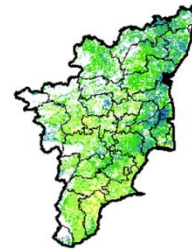

Madhya Pradesh

Agriculture vigour is moderate over entire state of Madhya Pradesh. Few good patches are observed over central part of the state

North East Region

Agriculture vigour is good over most of the parts Northern Assam, Tripura and Meghalaya, whereas moderate vigour is noticed in rest of the region.

Odisha

Agricultural vigour is moderate over the entire state.

Punjab

Agricultural vigour is good in many patches over northern part of Punjab, whereas rest of region shows moderate vigour.

Rajasthan

Agriculture vigour is moderate over entire state except few patches of good vigour in northern part of the state

Telangana

Agriculture vigour is moderate over entire state. Few patches of good vigour are observed over northern part of the state.

Tamil Nadu

Agricultural vigour is good to very good in patches of south and Central and eastern part of the state, whereas it was moderate over rest of the region.

Uttarakhand

Agricultural vigour is good to very good over central part of Uttarakhand whereas, rest of region show moderate NDVI.

Uttar Pradesh

Agricultural vigour is good to very good over many patches in western and northern part of Uttar Pradesh, whereas rest of the state shows moderate NDVI.