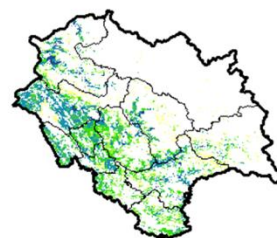

**NOAA/AVHRR NDVI COMPOSITE MAPS FOR THE WEEK ENDING ON
10 Aug 2017 FOR DIFFERENT STATES**

Andhra Pradesh

Agriculture vigour is good in the coastal districts of Andhra Pradesh and moderate over Rayal seema.

Bihar

Agriculture vigour is good in many patches in Northern and central part of Bihar, rest of the state shows moderate NDVI.

Chhattisgarh

Agriculture vigour is moderate over entire state.

Gujarat

Few patches in southern Gujrat region shows good vigour where as moderate NDVI values are observed over entire state.

Haryana

Moderate agriculture vigour is observed over entire state. Many good patches of agriculture vigour are observed in southern and northern part of the state.

Himachal Pradesh

Good agriculture vigour is observed over many places in Central Himachal Pradesh, whereas moderate values are seen rest of the state.

Jammu & Kashmir

Agriculture vigour is good to very good over entire state.

Jharkhand

Agriculture vigour is moderate over entire state of Jharkhand.

Karnataka

Agriculture vigour is good in patches over south interior Karnataka and rest of the state shows moderate vigour.