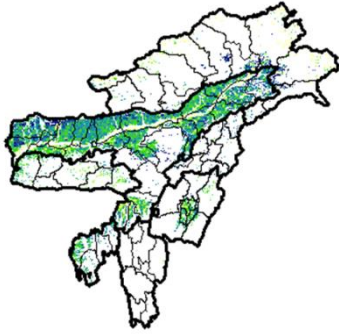

Jammu & Kashmir

Agriculture vigour is good to very good over entire state.

Jharkhand

Agriculture vigour is moderate over entire state of Jharkhand.

Karnataka

Agriculture vigour is good in patches over south interior Karnataka and rest of the state shows moderate vigour.

Kerala

Agriculture vigour is good over some patches of coastal Kerala and moderate over few patches in central Kerala

Maharashtra

Agricultural vigour is good in many patches over western Vidarbha and coastal Maharashtra, moderate over rest of the state .

Madhya Pradesh

Agriculture vigour is moderate over entire state of Madhya Pradesh. Few good patches are observed over central part of the state

North East Region

Agriculture vigour is good over most of the parts Northern Assam, Tripura and Meghalaya, whereas moderate vigour is noticed in rest of the region.

Telangana

Agriculture vigour is moderate over entire state. Few patches of good vigour are observed over northern part of the state.

Tamil Nadu

Agricultural vigour is good to very good in patches of south and Central and eastern part of the state, whereas it was moderate over rest of the region.