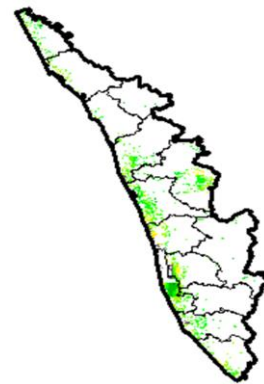

Bihar

Agriculture vigour is moderate over many patches in the State.

Chhattisgarh

Agriculture vigour is moderate over the state.

Gujarat

Agriculture vigour is moderate over the state.

Haryana

Moderate agriculture vigour is observed over entire state.

Himachal Pradesh

Moderate agriculture vigour is observed over Southern districts of Himachal Pradesh.

Jammu & Kashmir

Agriculture vigour is moderate in few patches over the State of Jammu and Kashmir.

Jharkhand

Agriculture vigour is moderate in some patches over the state of Jharkhand.

Karnataka

Agriculture vigour is moderate in some patches of the state.

Kerala

Agriculture vigour is moderate in few districts of Kerala.

Maharashtra

Agricultural vigour is moderate over some patches in Maharashtra.

Madhya Pradesh

Moderate agriculture vigour is observed over entire state.

North East Region

Agriculture vigour is moderate over some of the parts North East region.