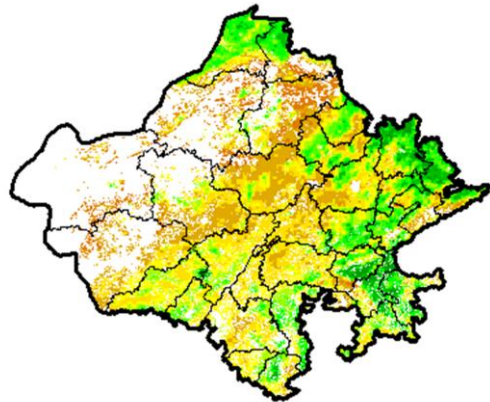

Maharashtra

Agricultural vigour is moderate over some patches in Maharashtra.

Madhya Pradesh

Moderate agriculture vigour is observed over entire state.

North East Region

Agriculture vigour is moderate over some of the parts North East region.

Odisha

Some patches of moderate agricultural vigour is observed over the state.

Punjab

Agricultural vigour is moderate over the entire state.

Rajasthan

Agriculture vigour is moderate over east Rajasthan.

Telangana

Agriculture vigour is moderate over many patches of the state.

Tamil Nadu

Agricultural vigour is moderate in many districts of the state.

Uttarakhand

Agricultural vigour is moderate over many districts of Uttarakhand.

Uttar Pradesh

Agricultural vigour is moderate in many districts of Uttar Pradesh.

West Bengal and Sikkim

Agricultural vigour is moderate in few patches over Gangetic part of the state.