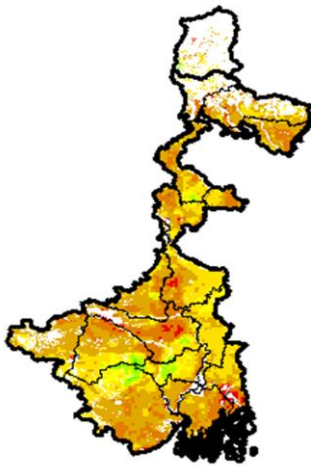

Maharashtra

Agricultural vigour is moderate over some patches in Maharashtra.

Madhya Pradesh

Moderate agriculture vigour is observed over entire state.

North East Region

Agriculture vigour is moderate over some of the parts North East region.

Odisha

Some patches of moderate agricultural vigour is observed over the state.

Punjab

Agricultural vigour is moderate over the entire state.

Rajasthan

Agriculture vigour is moderate over east Rajasthan.

Telangana

Agriculture vigour is moderate over many patches of the state.

Tamil Nadu

Agricultural vigour is moderate in many districts of the state.

Uttarakhand

Agricultural vigour is moderate over many districts of Uttarakhand.

Uttar Pradesh

Agricultural vigour is moderate in many districts of Uttar Pradesh.

West Bengal and Sikkim

Agricultural vigour is moderate in few patches over Gangetic part of the state.