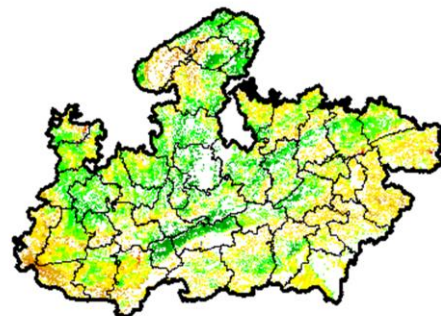

Himachal Pradesh

Moderate agriculture vigour is observed over Southern districts of Himachal Pradesh.

Jammu & Kashmir

Agriculture vigour is moderate in few patches over the State of Jammu and Kashmir.

Jharkhand

Agriculture vigour is moderate in some patches over the state of Jharkhand.

Karnataka

Agriculture vigour is moderate in some patches of the state.

Kerala

Agriculture vigour is moderate in few districts of Kerala.

Maharashtra

Agricultural vigour is moderate over some patches in Maharashtra.

Madhya Pradesh

Moderate agriculture vigour is observed over entire state.

North East Region

Agriculture vigour is moderate over some of the parts North East region.

Odisha

Some patches of moderate agricultural vigour is observed over the state.

Punjab

Agricultural vigour is moderate over the entire state.

Rajasthan

Agriculture vigour is moderate over east Rajasthan.

Telangana