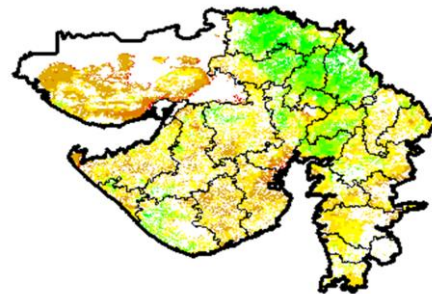

**NOAA/AVHRR NDVI COMPOSITE MAPS FOR THE WEEK ENDING ON
12 Feb 2018 FOR DIFFERENT STATES**

Andhra Pradesh

Agriculture vigour is moderate over entire State, except few patches of good vigour in Rayalaseema .

Bihar

Agriculture vigour is moderate over many patches in the State.

Chhattisgarh

Agriculture vigour is moderate over the state.

Gujarat

Agriculture vigour is moderate over the state.

Haryana

Moderate agriculture vigour is observed over entire state.

Himachal Pradesh

Moderate agriculture vigour is observed over Southern districts of Himachal Pradesh.

Jammu & Kashmir

Agriculture vigour is moderate in few patches over the State of Jammu and Kashmir.

Jharkhand

Agriculture vigour is moderate in some patches over the state of Jharkhand.

Karnataka

Agriculture vigour is moderate in some patches of the state.

Kerala

Agriculture vigour is moderate in few districts of Kerala.