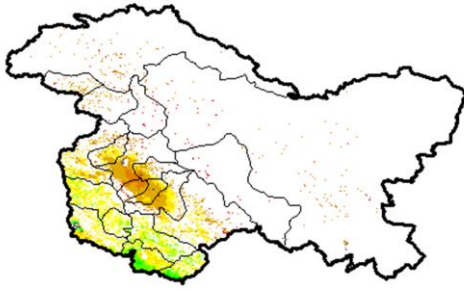

**NOAA/AVHRR NDVI COMPOSITE MAPS FOR THE WEEK ENDING ON
12 Feb 2018 FOR DIFFERENT STATES**

Andhra Pradesh

Agriculture vigour is moderate over entire State, except few patches of good vigour in Rayalaseema .

Bihar

Agriculture vigour is moderate over many patches in the State.

Chhattisgarh

Agriculture vigour is moderate over the state.

Gujarat

Agriculture vigour is moderate over the state.

Haryana

Moderate agriculture vigour is observed over entire state.

Himachal Pradesh

Moderate agriculture vigour is observed over Southern districts of Himachal Pradesh.

Jammu & Kashmir

Agriculture vigour is moderate in few patches over the State of Jammu and Kashmir.

Jharkhand

Agriculture vigour is moderate in some patches over the state of Jharkhand.

Karnataka

Agriculture vigour is moderate in some patches of the state.

Kerala

Agriculture vigour is moderate in few districts of Kerala.