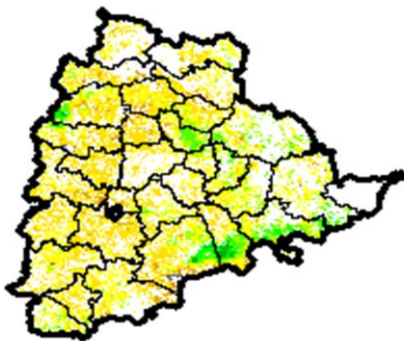

Maharashtra

Agricultural vigour is moderate over some patches in Maharashtra.

Madhya Pradesh

Moderate agriculture vigour is observed over entire state.

North East Region

Agriculture vigour is moderate over some of the parts North East region.

Odisha

Some patches of moderate agricultural vigour is observed over the state.

Punjab

Agricultural vigour is moderate over the entire state.

Rajasthan

Agriculture vigour is moderate over east Rajasthan.

Telangana

Agriculture vigour is moderate over many patches of the state.

Tamil Nadu

Agricultural vigour is moderate in many districts of the state.

Uttarakhand

Agricultural vigour is moderate over many districts of Uttarakhand.

Uttar Pradesh

Agricultural vigour is moderate in many districts of Uttar Pradesh.

West Bengal and Sikkim

Agricultural vigour is moderate in few patches over Gangetic part of the state.