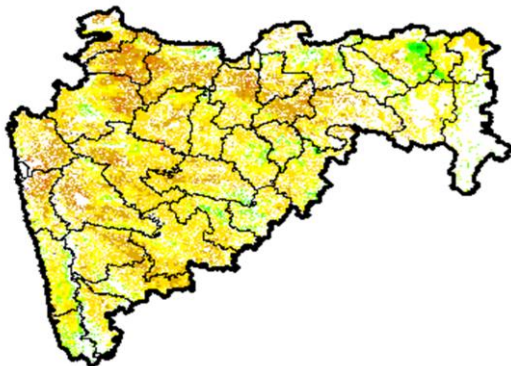

Himachal Pradesh

Moderate agriculture vigour is observed over Southern districts of Himachal Pradesh.

Jammu & Kashmir

Agriculture vigour is moderate in few patches over the State of Jammu and Kashmir.

Jharkhand

Agriculture vigour is moderate in some patches over the state of Jharkhand.

Karnataka

Agriculture vigour is moderate in some patches of the state.

Kerala

Agriculture vigour is moderate in few districts of Kerala.

Maharashtra

Agricultural vigour is moderate over some patches in Maharashtra.

Madhya Pradesh

Moderate agriculture vigour is observed over entire state.

North East Region

Agriculture vigour is moderate over some of the parts North East region.

Odisha

Some patches of moderate agricultural vigour is observed over the state.

Punjab

Agricultural vigour is moderate over the entire state.

Rajasthan

Agriculture vigour is moderate over east Rajasthan.

Telangana