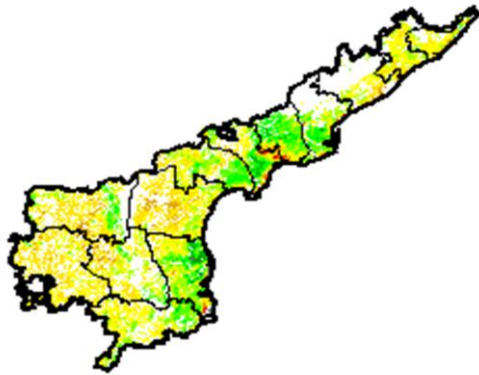

**NOAA/AVHRR NDVI COMPOSITE MAPS FOR THE WEEK ENDING ON
12 Feb 2018 FOR DIFFERENT STATES**

Andhra Pradesh

Agriculture vigour is moderate over entire State, except few patches of good vigour in Rayalaseema .

Bihar

Agriculture vigour is moderate over many patches in the State.

Chhattisgarh

Agriculture vigour is moderate over the state.

Gujarat

Agriculture vigour is moderate over the state.

Haryana

Moderate agriculture vigour is observed over entire state.

Himachal Pradesh

Moderate agriculture vigour is observed over Southern districts of Himachal Pradesh.

Jammu & Kashmir

Agriculture vigour is moderate in few patches over the State of Jammu and Kashmir.

Jharkhand

Uttar Pradesh

Agricultural vigour is moderate in many districts of Uttar Pradesh.

West Bengal and Sikkim

Agricultural vigour is moderate in few patches over Gangetic part of the state.