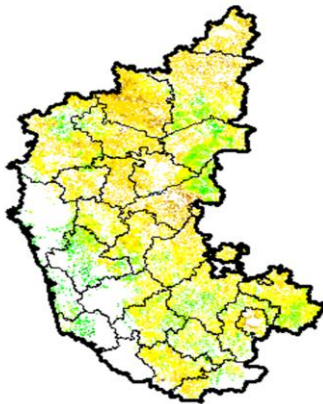

Bihar

Agriculture vigour is moderate over many patches in the State.

Chhattisgarh

Agriculture vigour is moderate over the state.

Gujarat

Agriculture vigour is moderate over the state.

Haryana

Moderate agriculture vigour is observed over entire state.

Himachal Pradesh

Moderate agriculture vigour is observed over Southern districts of Himachal Pradesh.

Jammu & Kashmir

Agriculture vigour is moderate in few patches over the State of Jammu and Kashmir.

Jharkhand

Agriculture vigour is moderate in some patches over the state of Jharkhand.

Karnataka

Agriculture vigour is moderate in some patches of the state.

Kerala

Agriculture vigour is moderate in few districts of Kerala.

Maharashtra

Agricultural vigour is moderate over some patches in Maharashtra.

Madhya Pradesh

Moderate agriculture vigour is observed over entire state.

North East Region

Agriculture vigour is moderate over some of the parts North East region.