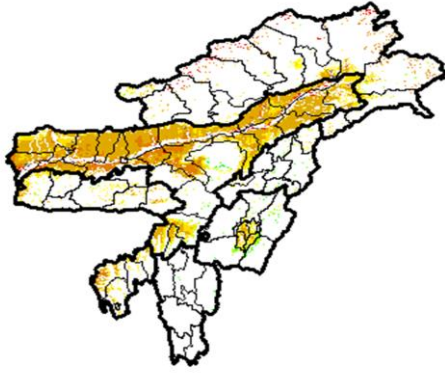

Agriculture vigour is moderate in some patches over the state of Jharkhand.

Karnataka

Agriculture vigour is moderate in some patches of the state.

Kerala

Agriculture vigour is moderate in few districts of Kerala.

Maharashtra

Agricultural vigour is moderate over some patches in Maharashtra.

Madhya Pradesh

Moderate agriculture vigour is observed over entire state.

North East Region

Agriculture vigour is moderate over some of the parts North East region.

Odisha

Some patches of moderate agricultural vigour is observed over the state.

Punjab

Agricultural vigour is moderate over the entire state.

Rajasthan

Agriculture vigour is moderate over east Rajasthan.

Telangana

Agriculture vigour is moderate over many patches of the state.

Tamil Nadu

Agricultural vigour is moderate in many districts of the state.

Uttarakhand

Agricultural vigour is moderate over many districts of Uttarakhand.