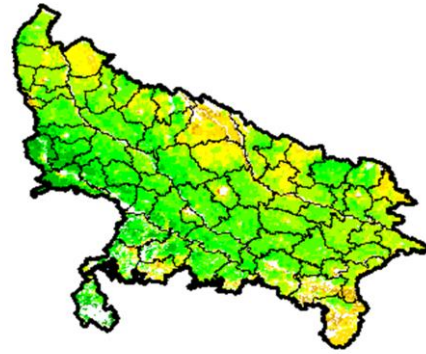

Maharashtra

Agricultural vigour is moderate over some patches in Maharashtra.

Madhya Pradesh

Moderate agriculture vigour is observed over entire state.

North East Region

Agriculture vigour is moderate over some of the parts North East region.

Odisha

Some patches of moderate agricultural vigour is observed over the state.

Punjab

Agricultural vigour is moderate over the entire state.

Rajasthan

Agriculture vigour is moderate over east Rajasthan.

Telangana

Agriculture vigour is moderate over many patches of the state.

Tamil Nadu

Agricultural vigour is moderate in many districts of the state.

Uttarakhand

Agricultural vigour is moderate over many districts of Uttarakhand.

Uttar Pradesh

Agricultural vigour is moderate in many districts of Uttar Pradesh.

West Bengal and Sikkim

Agricultural vigour is moderate in few patches over Gangetic part of the state.