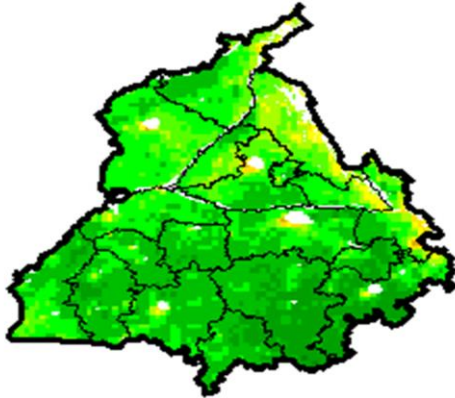

Agriculture vigour is moderate in some patches over the state of Jharkhand.

Karnataka

Agriculture vigour is moderate in some patches of the state.

Kerala

Agriculture vigour is moderate in few districts of Kerala.

Maharashtra

Agricultural vigour is moderate over some patches in Maharashtra.

Madhya Pradesh

Moderate agriculture vigour is observed over entire state.

North East Region

Agriculture vigour is moderate over some of the parts North East region.

Odisha

Some patches of moderate agricultural vigour is observed over the state.

Punjab

Agricultural vigour is moderate over the entire state.

Rajasthan

Agriculture vigour is moderate over east Rajasthan.

Telangana

Agriculture vigour is moderate over many patches of the state.

Tamil Nadu

Agricultural vigour is moderate in many districts of the state.

Uttarakhand

Agricultural vigour is moderate over many districts of Uttarakhand.