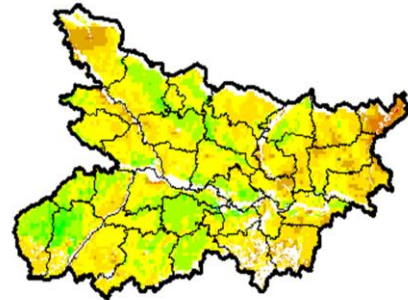

**NOAA/AVHRR NDVI COMPOSITE MAPS FOR THE WEEK ENDING ON
12 Feb 2018 FOR DIFFERENT STATES**

Andhra Pradesh

Agriculture vigour is moderate over entire State, except few patches of good vigour in Rayalaseema .

Bihar

Agriculture vigour is moderate over many patches in the State.

Chhattisgarh

Agriculture vigour is moderate over the state.

Gujarat

Agriculture vigour is moderate over the state.

Haryana

Moderate agriculture vigour is observed over entire state.

Himachal Pradesh

Moderate agriculture vigour is observed over Southern districts of Himachal Pradesh.

Jammu & Kashmir

Agriculture vigour is moderate in few patches over the State of Jammu and Kashmir.

Jharkhand