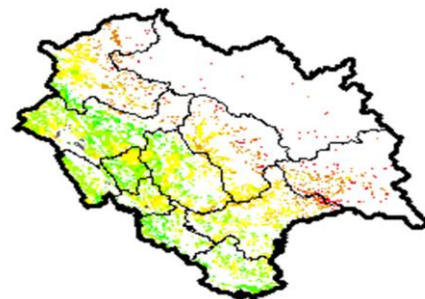

**NOAA/AVHRR NDVI COMPOSITE MAPS FOR THE WEEK ENDING ON
12 Feb 2018 FOR DIFFERENT STATES**

Andhra Pradesh

Agriculture vigour is moderate over entire State, except few patches of good vigour in Rayalaseema .

Bihar

Agriculture vigour is moderate over many patches in the State.

Chhattisgarh

Agriculture vigour is moderate over the state.

Gujarat

Agriculture vigour is moderate over the state.

Haryana

Moderate agriculture vigour is observed over entire state.

Himachal Pradesh

Moderate agriculture vigour is observed over Southern districts of Himachal Pradesh.

Jammu & Kashmir

Agriculture vigour is moderate in few patches over the State of Jammu and Kashmir.

Jharkhand

Agriculture vigour is moderate in some patches over the state of Jharkhand.

Karnataka

Agriculture vigour is moderate in some patches of the state.

Kerala

Agriculture vigour is moderate in few districts of Kerala.