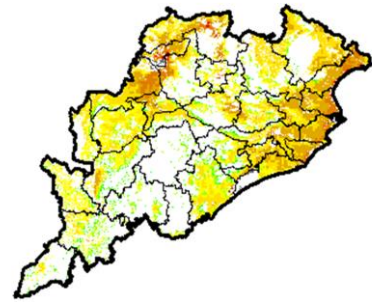

Himachal Pradesh

Moderate agriculture vigour is observed over Southern districts of Himachal Pradesh.

Jammu & Kashmir

Agriculture vigour is moderate in few patches over the State of Jammu and Kashmir.

Jharkhand

Agriculture vigour is moderate in some patches over the state of Jharkhand.

Karnataka

Agriculture vigour is moderate in some patches of the state.

Kerala

Agriculture vigour is moderate in few districts of Kerala.

Maharashtra

Agricultural vigour is moderate over some patches in Maharashtra.

Madhya Pradesh

Moderate agriculture vigour is observed over entire state.

North East Region

Agriculture vigour is moderate over some of the parts North East region.

Odisha

Some patches of moderate agricultural vigour is observed over the state.

Punjab

Agricultural vigour is moderate over the entire state.

Rajasthan

Agriculture vigour is moderate over east Rajasthan.

Telangana