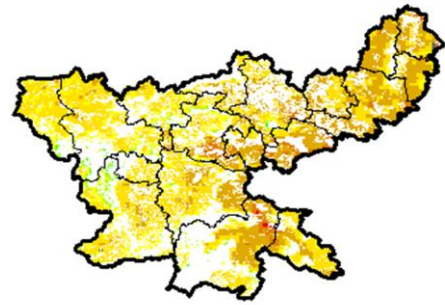

Bihar

Agriculture vigour is moderate over many patches in the State.

Chhattisgarh

Agriculture vigour is moderate over the state.

Gujarat

Agriculture vigour is moderate over the state.

Haryana

Moderate agriculture vigour is observed over entire state.

Himachal Pradesh

Moderate agriculture vigour is observed over Southern districts of Himachal Pradesh.

Jammu & Kashmir

Agriculture vigour is moderate in few patches over the State of Jammu and Kashmir.

Jharkhand

Agriculture vigour is moderate in some patches over the state of Jharkhand.

Karnataka

Agriculture vigour is moderate in some patches of the state.

Kerala

Agriculture vigour is moderate in few districts of Kerala.

Maharashtra

Agricultural vigour is moderate over some patches in Maharashtra.

Madhya Pradesh

Moderate agriculture vigour is observed over entire state.

North East Region

Agriculture vigour is moderate over some of the parts North East region.