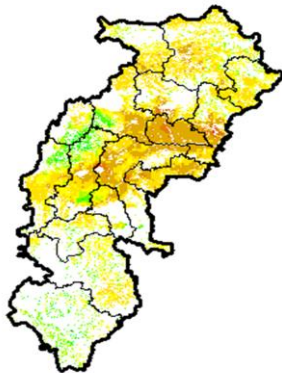

**NOAA/AVHRR NDVI COMPOSITE MAPS FOR THE WEEK ENDING ON
12 Feb 2018 FOR DIFFERENT STATES**

Andhra Pradesh

Agriculture vigour is moderate over entire State, except few patches of good vigour in Rayalaseema .

Bihar

Agriculture vigour is moderate over many patches in the State.

Chhattisgarh

Agriculture vigour is moderate over the state.

Gujarat

Agriculture vigour is moderate over the state.

Haryana

Moderate agriculture vigour is observed over entire state.

Himachal Pradesh

Moderate agriculture vigour is observed over Southern districts of Himachal Pradesh.

Jammu & Kashmir

Agriculture vigour is moderate in few patches over the State of Jammu and Kashmir.

Jharkhand

Agriculture vigour is moderate in some patches over the state of Jharkhand.

Karnataka

Agriculture vigour is moderate in some patches of the state.

Kerala

Agriculture vigour is moderate in few districts of Kerala.