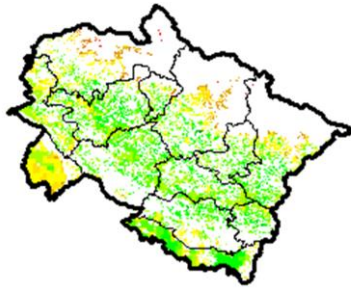

Maharashtra

Agricultural vigour is moderate over some patches in Maharashtra.

Madhya Pradesh

Moderate agriculture vigour is observed over entire state.

North East Region

Agriculture vigour is moderate over some of the parts North East region.

Odisha

Some patches of moderate agricultural vigour is observed over the state.

Punjab

Agricultural vigour is moderate over the entire state.

Rajasthan

Agriculture vigour is moderate over east Rajasthan.

Telangana

Agriculture vigour is moderate over many patches of the state.

Tamil Nadu

Agricultural vigour is moderate in many districts of the state.

Uttarakhand

Agricultural vigour is moderate over many districts of Uttarakhand.

Uttar Pradesh

Agricultural vigour is moderate in many districts of Uttar Pradesh.

West Bengal and Sikkim

Agricultural vigour is moderate in few patches over Gangetic part of the state.