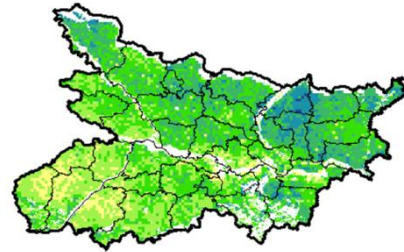

**NOAA/AVHRR NDVI COMPOSITE MAPS FOR THE WEEK ENDING ON  
6 July 2017 FOR DIFFERENT STATES**

**Andhra Pradesh**

Agriculture vigour is good in the coastal districts of Andhra Pradesh and moderate over Rayalseema.

**Bihar**

Agriculture vigour is good in few patches in Northern parts of Bihar, rest of the state shows moderate NDVI.

**Chhattisgarh**

Agriculture vigour is moderate in few patches in central and northern region of Chhattisgarh.

**Gujarat**

Few patches in Central Gujarat region shows good vigour whereas Moderate NDVI values are observed in entire state of Gujarat.

### Punjab

Agricultural vigour is good in few patches over northern part of Punjab, whereas rest of region shows moderate vigour.