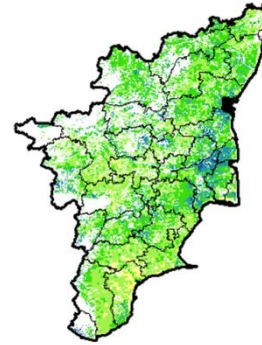

### Punjab

Agricultural vigour is good in few patches over northern part of Punjab, whereas rest of region shows moderate vigour.

### Rajasthan

Agriculture vigour is moderate over entire state.

### Telangana

Agriculture vigour is moderate over entire state.

### Tamil Nadu

Agricultural vigour is good in patches of south and Central and eastern part of the state whereas it was moderate over rest of the region.