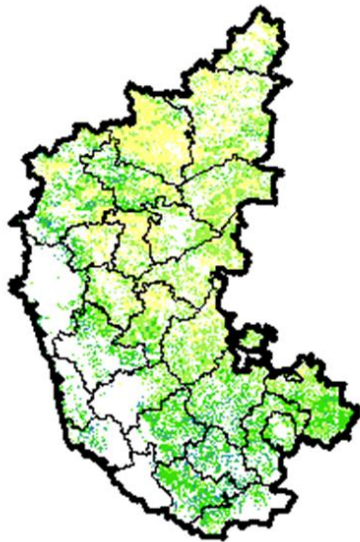

### Himachal Pradesh

Good agriculture vigour is observed over many places in Central Himachal Pradesh, whereas moderate values are seen rest of the state.

### Jammu & Kashmir

Agriculture vigour is good to very good over entire state.

### Jharkhand

Agriculture vigour is moderate over entire state of Jharkhand.

## Karnataka

Agriculture vigour is good in patches over south interior Karnataka and rest of the state shows moderate vigour.