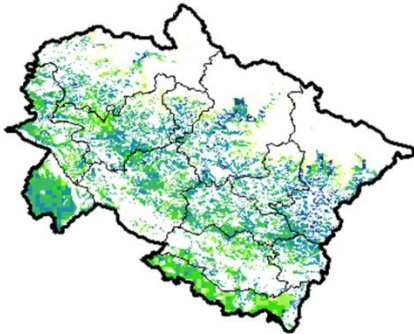

Uttarakhand

Agricultural vigour is good to very good over central part of Uttarakhand whereas, rest of region show moderate NDVI.