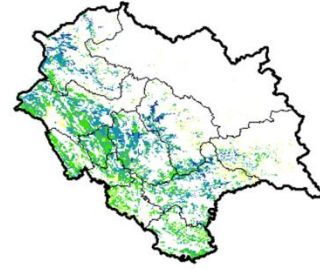

Himachal Pradesh

Good agriculture vigour is observed over many places in Central Himachal Pradesh, whereas moderate values are seen rest of the state.