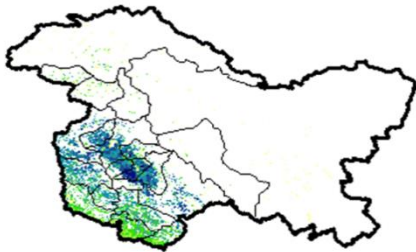

Jammu & Kashmir

Agriculture vigour is good to very good over entire state.