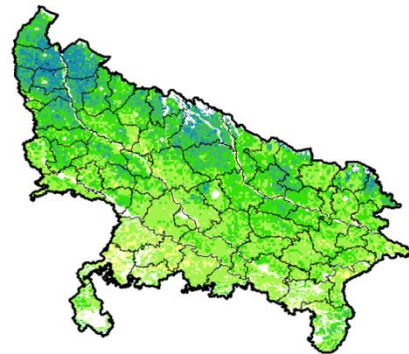

Uttar Pradesh

Agricultural vigour is good over few patches in western part of Uttar Pradesh, whereas rest of the state shows moderate NDVI.