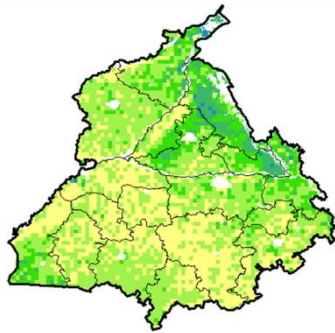

Punjab

Agricultural vigour is good in few patches over northern part of Punjab, whereas rest of region shows moderate vigour.