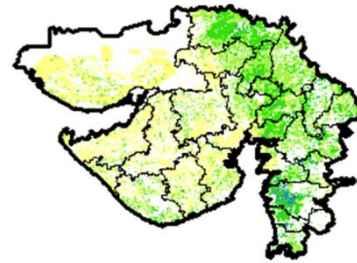

**NOAA/AVHRR NDVI COMPOSITE MAPS FOR THE WEEK ENDING ON  
6 July 2017 FOR DIFFERENT STATES**

**Andhra Pradesh**

Agriculture vigour is good in the coastal districts of Andhra Pradesh and moderate over Rayalseema.

**Bihar**

Agriculture vigour is good in few patches in Northern parts of Bihar, rest of the state shows moderate NDVI.

**Chhattisgarh**

Agriculture vigour is moderate in few patches in central and northern region of Chhattisgarh.

**Gujarat**

Few patches in Central Gujarat region shows good vigour whereas Moderate NDVI values are observed in entire state of Gujarat.

### Punjab

Agricultural vigour is good in few patches over northern part of Punjab, whereas rest of region shows moderate vigour.