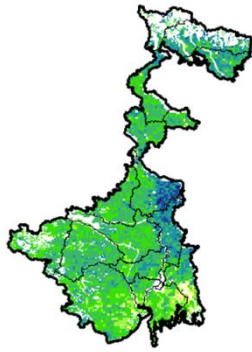

### Tamil Nadu

Agricultural vigour is good in patches of south and Central and eastern part of the state whereas it was moderate over rest of the region.

### Uttarakhand

Agricultural vigour is good to very good over central part of Uttarakhand whereas, rest of region show moderate NDVI.

### Uttar Pradesh

Agricultural vigour is good over few patches in western part of Uttar Pradesh, whereas rest of the state shows moderate NDVI.

### West Bengal

Agricultural vigour is good to very good in central and northern region of West Bengal, whereas remaining region of the state shows moderate NDVI.