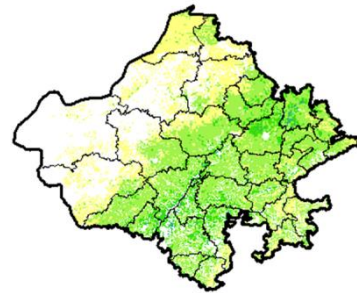

Rajasthan

Agriculture vigour is moderate over entire state.