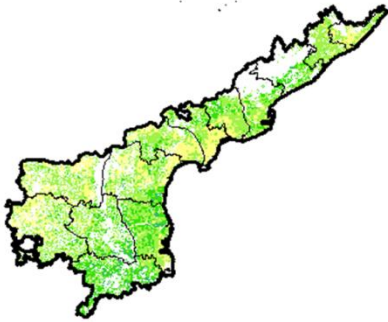

**NOAA/AVHRR NDVI COMPOSITE MAPS FOR THE WEEK ENDING ON  
6 July 2017 FOR DIFFERENT STATES**

**Andhra Pradesh**

Agriculture vigour is good in the coastal districts of Andhra Pradesh and moderate over Rayalseema.

**Bihar**

Agriculture vigour is good in few patches in Northern parts of Bihar, rest of the state shows moderate NDVI.

**Chhattisgarh**

Agriculture vigour is moderate in few patches in central and northern region of Chhattisgarh.

### Tamil Nadu

Agricultural vigour is good in patches of south and Central and eastern part of the state whereas it was moderate over rest of the region.

### Uttar Pradesh

Agricultural vigour is good over few patches in western part of Uttar Pradesh, whereas rest of the state shows moderate NDVI.