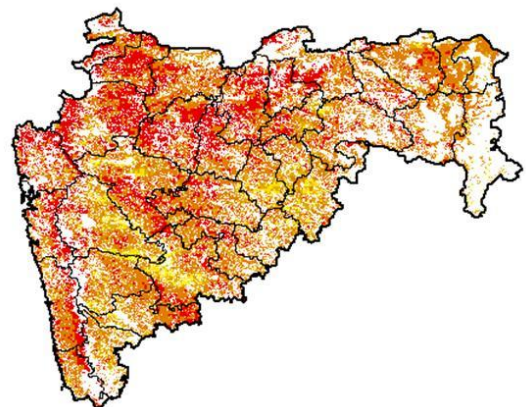

Maharashtra

Due to persistent cloud cover many parts of the state the NDVI over crop cover could not be derived.