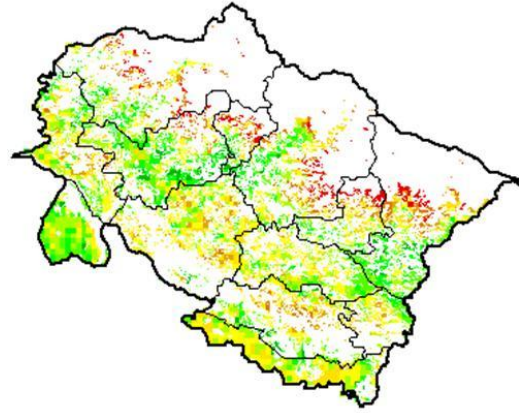

### Tamil Nadu

Agricultural vigour is moderate in many districts of Tamil Nadu.

### Telangana

Agricultural vigour is moderate in isolated pockets over western districts of Telangana. However due to persistent cloud cover over remaining parts of the state the NDVI (crop cover) could not be derived.

### Uttar Pradesh

Agricultural vigour is moderate over few districts of west Uttar Pradesh and isolated districts of north UP. However due to persistent cloud cover over remaining parts of the state the NDVI (crop cover) could not be derived.

### Uttarakhand

Agricultural vigour is moderate over many parts of Uttarakhand.