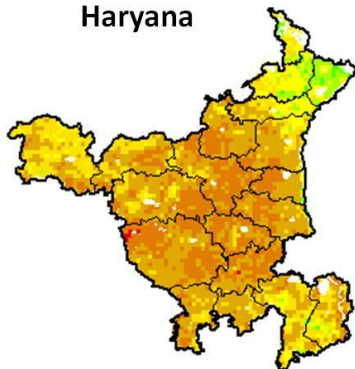

Haryana

Agriculture vigour is moderate in isolated pockets over northern part of Haryana. However due to persistent cloud cover over remaining parts of the state the NDVI (crop cover) could not be derived.