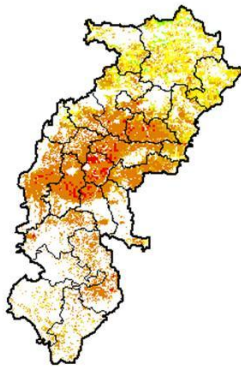

**NOAA/VIIRS/BLENDED NDVI Composite ending on Week no 29  
(16.07.2018 to 22.07.2018) over Agricultural region**

**Andhra Pradesh**

Agriculture vigour is moderate over isolated pockets of north costal Andhra Pradesh. However due to persistent cloud cover over remaining parts of the state the NDVI (crop cover) could not be derived.

**Bihar**

Agriculture vigour is moderate over isolated pockets of Bihar .

**Chhattisgarh**

Agriculture vigour is moderate over isolated pockets of north Chhattisgarh. However due to persistent cloud cover over remaining parts of the state the NDVI (crop cover) could not be derived.

**Gujarat**

Due to persistent cloud cover over the state the NDVI (crop cover) could not be derived.

**Haryana**

Agriculture vigour is moderate in isolated pockets over northern part of Haryana. However due to persistent cloud cover over remaining parts of the state the NDVI (crop cover) could not be derived.

**Himachal Pradesh**

Moderate agriculture vigour is observed in many parts of Himachal Pradesh.