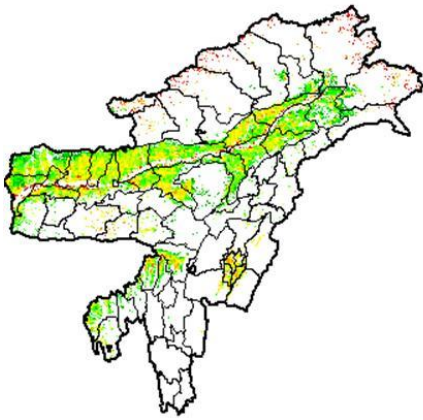

## Kerala

Agriculture vigour is moderate in isolated pockets of Kerala.

## Madhya Pradesh

Due to persistent cloud cover over the state the NDVI (crop cover) could not be derived.

## Maharashtra

Due to persistent cloud cover many parts of the state the NDVI over crop cover could not be derived.

### North East Region

Agriculture vigour is moderate over many of the parts Assam and few pockets of Tripura, Manipur and Meghalaya.