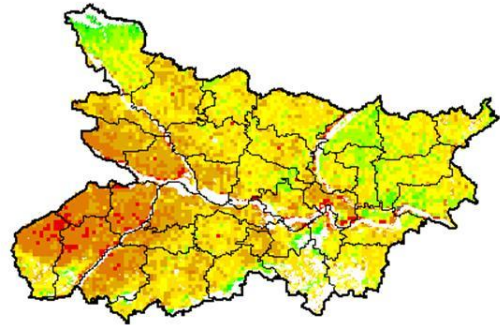

**NOAA/VIIRS/BLENDED NDVI Composite ending on Week no 29  
(16.07.2018 to 22.07.2018) over Agricultural region**

**Andhra Pradesh**

Agriculture vigour is moderate over isolated pockets of north costal Andhra Pradesh. However due to persistent cloud cover over remaining parts of the state the NDVI (crop cover) could not be derived.

**Bihar**

Agriculture vigour is moderate over isolated pockets of Bihar .

**Chhattisgarh**

Agriculture vigour is moderate over isolated pockets of north Chhattisgarh. However due to persistent cloud cover over remaining parts of the state the NDVI (crop cover) could not be derived.