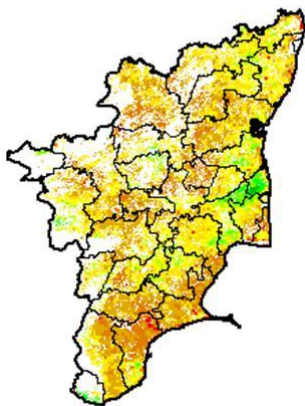

### North East Region

Agriculture vigour is moderate over many of the parts Assam and few pockets of Tripura, Manipur and Meghalaya.

### Odisha

Agriculture vigour is moderate over isolated pockets northern part of Odisha. However due to persistent cloud cover over remaining parts of the state the NDVI (crop cover) could not be derived.

### Punjab

Agricultural vigour is moderate in few pockets over northern districts of Punjab. However due to persistent cloud cover over remaining parts of the state the NDVI (crop cover) could not be derived.

### Tamil Nadu

Agricultural vigour is moderate in many districts of Tamil Nadu.