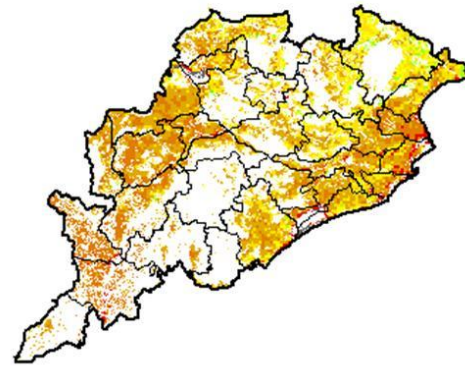

Odisha

Agriculture vigour is moderate over isolated pockets northern part of Odisha. However due to persistent cloud cover over remaining parts of the state the NDVI (crop cover) could not be derived.