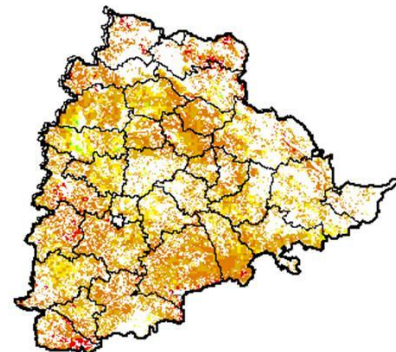

Telangana

Agricultural vigour is moderate in isolated pockets over western districts of Telangana. However due to persistent cloud cover over remaining parts of the state the NDVI (crop cover) could not be derived.