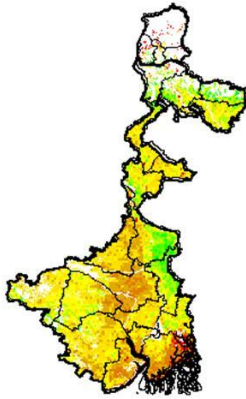

### Telangana

Agricultural vigour is moderate in isolated pockets over western districts of Telangana. However due to persistent cloud cover over remaining parts of the state the NDVI (crop cover) could not be derived.

### Uttar Pradesh

Agricultural vigour is moderate over few districts of west Uttar Pradesh and isolated districts of north UP. However due to persistent cloud cover over remaining parts of the state the NDVI (crop cover) could not be derived.

### Uttarakhand

Agricultural vigour is moderate over many parts of Uttarakhand.

### West Bengal and Sikkim

Agricultural vigour is moderate over many parts of West Bengal.