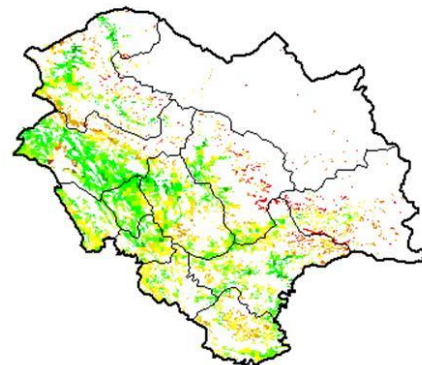

**Bihar**

Agriculture vigour is moderate over isolated pockets of Bihar .

**Chhattisgarh**

Agriculture vigour is moderate over isolated pockets of north Chhattisgarh. However due to persistent cloud cover over remaining parts of the state the NDVI (crop cover) could not be derived.

**Gujarat**

Due to persistent cloud cover over the state the NDVI (crop cover) could not be derived.

**Haryana**

Agriculture vigour is moderate in isolated pockets over northern part of Haryana. However due to persistent cloud cover over remaining parts of the state the NDVI (crop cover) could not be derived.

**Himachal Pradesh**

Moderate agriculture vigour is observed in many parts of Himachal Pradesh.

## Jammu & Kashmir

Agriculture vigour is good to moderate over northern part of the state.