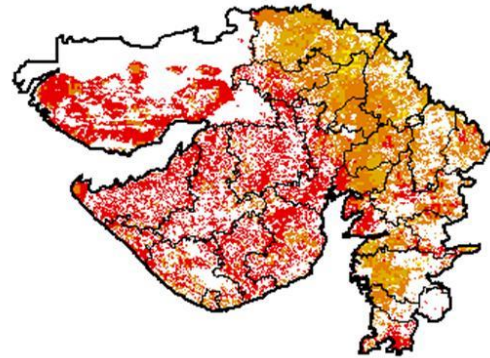

**NOAA/VIIRS/BLENDED NDVI Composite ending on Week no 29  
(16.07.2018 to 22.07.2018) over Agricultural region**

**Andhra Pradesh**

Agriculture vigour is moderate over isolated pockets of north costal Andhra Pradesh. However due to persistent cloud cover over remaining parts of the state the NDVI (crop cover) could not be derived.

**Bihar**

Agriculture vigour is moderate over isolated pockets of Bihar .

**Chhattisgarh**

Agriculture vigour is moderate over isolated pockets of north Chhattisgarh. However due to persistent cloud cover over remaining parts of the state the NDVI (crop cover) could not be derived.

**Gujarat**

Due to persistent cloud cover over the state the NDVI (crop cover) could not be derived.

**Haryana**

Agriculture vigour is moderate in isolated pockets over northern part of Haryana. However due to persistent cloud cover over remaining parts of the state the NDVI (crop cover) could not be derived.

**Himachal Pradesh**

Moderate agriculture vigour is observed in many parts of Himachal Pradesh.