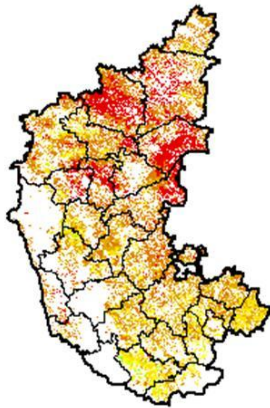

**Himachal Pradesh**

Moderate agriculture vigour is observed in many parts of Himachal Pradesh.

## Jammu & Kashmir

Agriculture vigour is good to moderate over northern part of the state.

## Jharkhand

Agriculture vigour is moderate in isolated pockets of Jharkhand.

## Karnataka

Agriculture vigour is moderate in isolated pockets over south Interior Karnataka. However due to persistent cloud cover over remaining parts of the state the NDVI (crop cover) could not be derived.