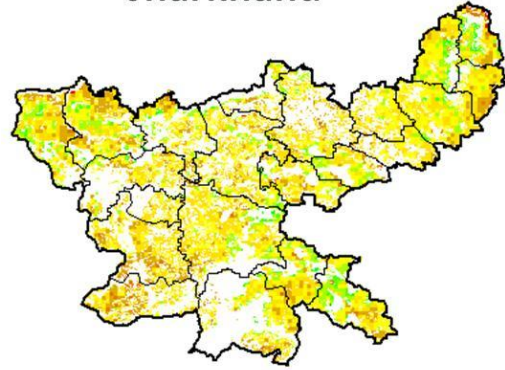

Jharkhand

Agriculture vigour is moderate in isolated pockets of Jharkhand.