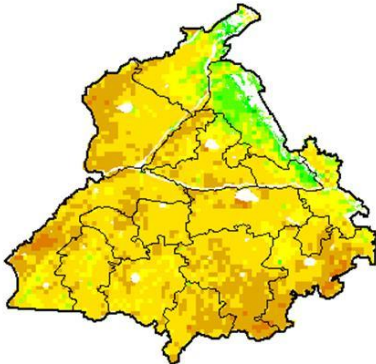

## Maharashtra

Due to persistent cloud cover many parts of the state the NDVI over crop cover could not be derived.

### North East Region

Agriculture vigour is moderate over many of the parts Assam and few pockets of Tripura, Manipur and Meghalaya.

### Odisha

Agriculture vigour is moderate over isolated pockets northern part of Odisha. However due to persistent cloud cover over remaining parts of the state the NDVI (crop cover) could not be derived.

### Punjab

Agricultural vigour is moderate in few pockets over northern districts of Punjab. However due to persistent cloud cover over remaining parts of the state the NDVI (crop cover) could not be derived.