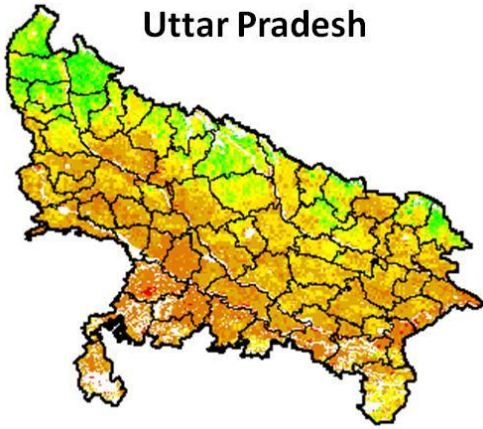

Uttar Pradesh