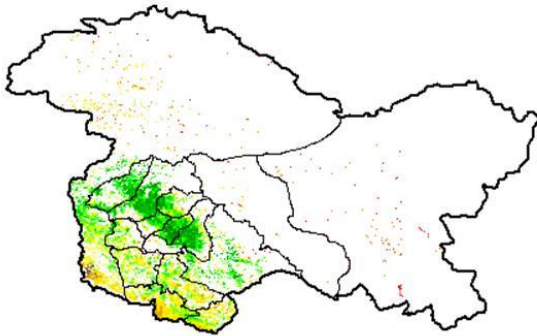

**Bihar**

Agriculture vigour is moderate over isolated pockets of Bihar .

**Chhattisgarh**

Agriculture vigour is moderate over isolated pockets of north Chhattisgarh. However due to persistent cloud cover over remaining parts of the state the NDVI (crop cover) could not be derived.

**Gujarat**

Due to persistent cloud cover over the state the NDVI (crop cover) could not be derived.

**Haryana**

Agriculture vigour is moderate in isolated pockets over northern part of Haryana. However due to persistent cloud cover over remaining parts of the state the NDVI (crop cover) could not be derived.

**Himachal Pradesh**

Moderate agriculture vigour is observed in many parts of Himachal Pradesh.

## Jammu & Kashmir

Agriculture vigour is good to moderate over northern part of the state.