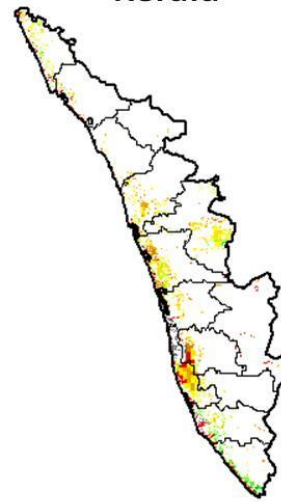

Kerala

Agriculture vigour is moderate in isolated pockets of Kerala.