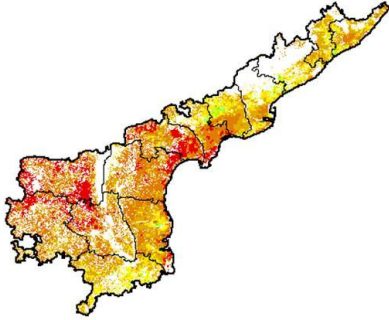

**NOAA/VIIRS/BLENDED NDVI Composite ending on Week no 29  
(16.07.2018 to 22.07.2018) over Agricultural region**

**Andhra Pradesh**

Agriculture vigour is moderate over isolated pockets of north costal Andhra Pradesh. However due to persistent cloud cover over remaining parts of the state the NDVI (crop cover) could not be derived.

**Bihar**

Agriculture vigour is moderate over isolated pockets of Bihar .

**Chhattisgarh**

Agriculture vigour is moderate over isolated pockets of north Chhattisgarh. However due to persistent cloud cover over remaining parts of the state the NDVI (crop cover) could not be derived.

### North East Region

Agriculture vigour is moderate over many of the parts Assam and few pockets of Tripura, Manipur and Meghalaya.

### Tamil Nadu

Agricultural vigour is moderate in many districts of Tamil Nadu.