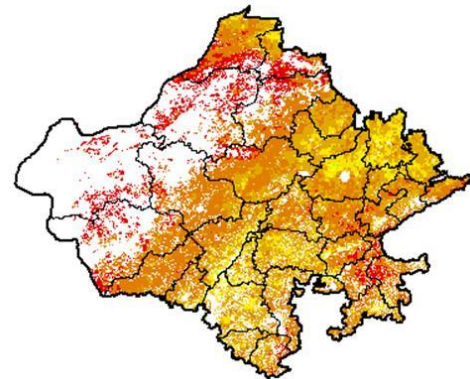

Rajasthan

Due to persistent cloud cover over the state the NDVI (crop cover) could not be derived.