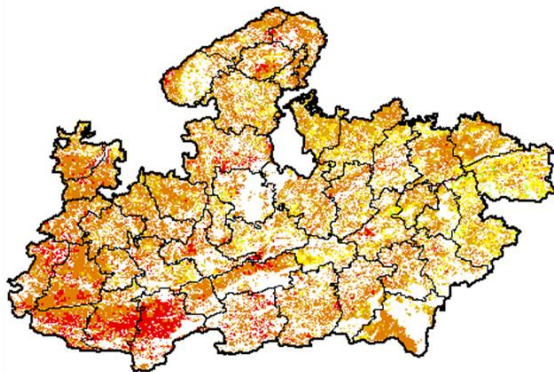

Madhya Pradesh

Due to persistent cloud cover over the state the NDVI (crop cover) could not be derived.