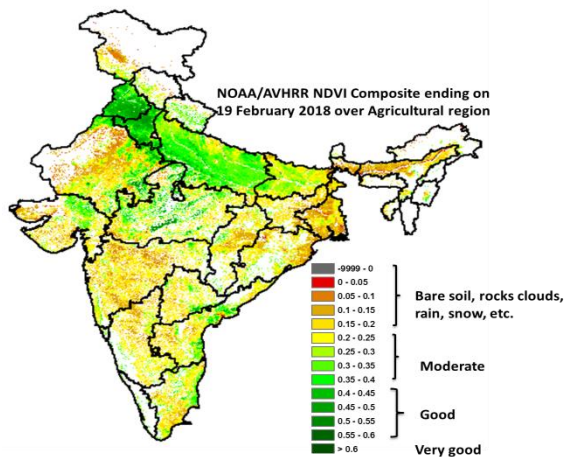

**NOAA/AVHRR NDVI composite ending on 19<sup>th</sup> February 2018 over Agricultural regions of India**

**Difference in NOAA/AVHRR NDVI between 12<sup>th</sup> and 19<sup>th</sup> February 2018**