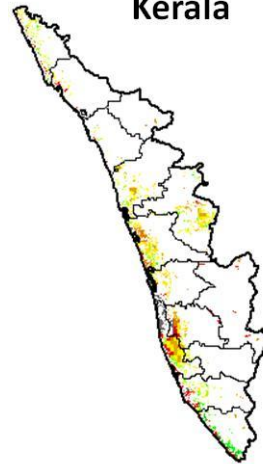

Kerala

Agriculture vigour is moderate in isolated pockets of Kerala.