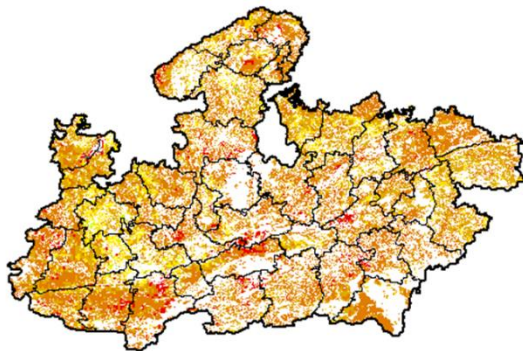

Himachal Pradesh

Moderate agriculture vigour is observed in many parts of Himachal Pradesh.

Jammu & Kashmir

Agriculture vigour is good to moderate over of the state.

Jharkhand

Agriculture vigour is moderate in isolated pockets of eastern Jharkhand.

Karnataka

Agriculture vigour is moderate in isolated pockets over southern part of Karnataka. However due to persistent cloud cover over remaining parts of the state the NDVI (crop cover) could not be derived.

Kerala

Agriculture vigour is moderate in isolated pockets of Kerala.

Madhya Pradesh

Due to persistent cloud cover over the state the NDVI (crop cover) could not be derived.

Maharashtra

Due to persistent cloud cover many parts of the state the NDVI over crop cover could not be derived.

North East Region

Agriculture vigour is moderate over many of the parts Assam and few pockets of Tripura, Manipur and Meghalaya.

Odisha

Due to persistent cloud cover over the state the NDVI (crop cover) could not be derived.