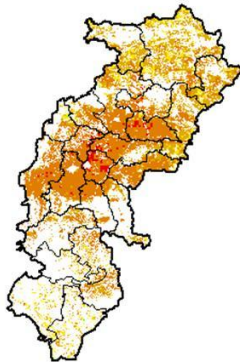

**NOAA/VIIRS/BLENDED NDVI Composite ending on Week no 30
(23.07.2018 to 29.07.2018) over Agricultural region**

Andhra Pradesh

Agriculture vigour is moderate over isolated pockets of north costal Andhra Pradesh and few pockets in Rayelseema. However due to persistent cloud cover over remaining parts of the state the NDVI (crop cover) could not be derived.

Bihar

Agriculture vigour is moderate over few pockets over northern Bihar .

Chhattisgarh

Agriculture vigour is moderate over isolated pockets of Chhattisgarh. However due to persistent cloud cover over remaining parts of the state the NDVI (crop cover) could not be derived.

Gujarat

Due to persistent cloud cover over the state the NDVI (crop cover) could not be derived.

Haryana

Agriculture vigour is moderate in fewpockets over northern part of Haryana and isolated over south-eastern part. However due to persistent cloud cover over remaining parts of the state the NDVI (crop cover) could not be derived.could not be derived.

Himachal Pradesh

Moderate agriculture vigour is observed in many parts of Himachal Pradesh.

Jammu & Kashmir

Agriculture vigour is good to moderate over of the state.

Jharkhand

Agriculture vigour is moderate in isolated pockets of eastern Jharkhand.