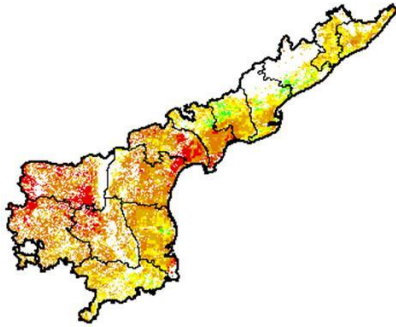

**NOAA/VIIRS/BLENDED NDVI Composite ending on Week no 30
(23.07.2018 to 29.07.2018) over Agricultural region**

Andhra Pradesh

Agriculture vigour is moderate over isolated pockets of north costal Andhra Pradesh and few pockets in Rayelseema. However due to persistent cloud cover over remaining parts of the state the NDVI (crop cover) could not be derived.

Bihar

Agriculture vigour is moderate over few pockets over northern Bihar .

Chhattisgarh

Agriculture vigour is moderate over isolated pockets of Chhattisgarh. However due to persistent cloud cover over remaining parts of the state the NDVI (crop cover) could not be derived.

Gujarat

Due to persistent cloud cover over the state the NDVI (crop cover) could not be derived.

Haryana

Agriculture vigour is moderate in fewpockets over northern part of Haryana and isolated over south-eastern part. However due to persistent cloud cover over remaining parts of the state the NDVI (crop cover) could not be derived.could not be derived.