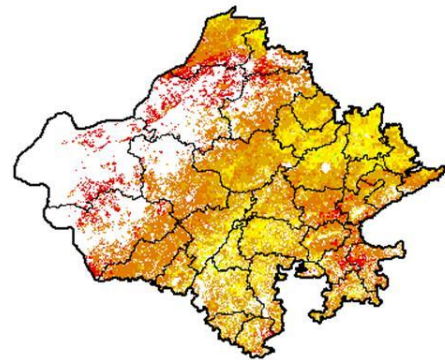

Kerala

Agriculture vigour is moderate in isolated pockets of Kerala.

Madhya Pradesh

Due to persistent cloud cover over the state the NDVI (crop cover) could not be derived.

Maharashtra

Due to persistent cloud cover many parts of the state the NDVI over crop cover could not be derived.

North East Region

Agriculture vigour is moderate over many of the parts Assam and few pockets of Tripura, Manipur and Meghalaya.

Odisha

Due to persistent cloud cover over the state the NDVI (crop cover) could not be derived.

Punjab

Agricultural vigour is moderate in few pockets over of Punjab.

Rajasthan

Due to persistent cloud cover over the state the NDVI (crop cover) could not be derived.

Tamil Nadu

Agricultural vigour is moderate in few districts of Tamil Nadu.