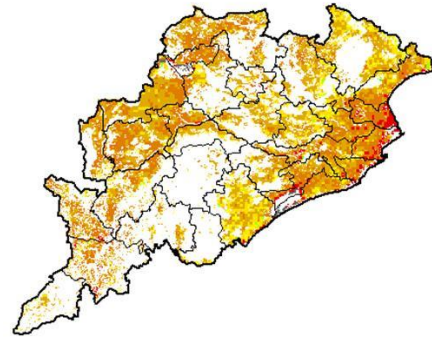

Karnataka

Agriculture vigour is moderate in isolated pockets over southern part of Karnataka. However due to persistent cloud cover over remaining parts of the state the NDVI (crop cover) could not be derived.

Kerala

Agriculture vigour is moderate in isolated pockets of Kerala.

Madhya Pradesh

Due to persistent cloud cover over the state the NDVI (crop cover) could not be derived.

Maharashtra

Due to persistent cloud cover many parts of the state the NDVI over crop cover could not be derived.

North East Region

Agriculture vigour is moderate over many of the parts Assam and few pockets of Tripura, Manipur and Meghalaya.

Odisha

Due to persistent cloud cover over the state the NDVI (crop cover) could not be derived.