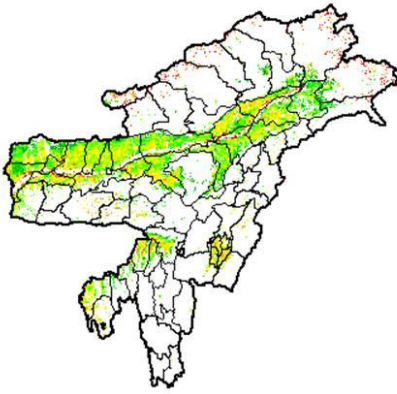

Karnataka

Agriculture vigour is moderate in isolated pockets over southern part of Karnataka. However due to persistent cloud cover over remaining parts of the state the NDVI (crop cover) could not be derived.

Kerala

Agriculture vigour is moderate in isolated pockets of Kerala.

Madhya Pradesh

Due to persistent cloud cover over the state the NDVI (crop cover) could not be derived.

Maharashtra

Due to persistent cloud cover many parts of the state the NDVI over crop cover could not be derived.

North East Region

Agriculture vigour is moderate over many of the parts Assam and few pockets of Tripura, Manipur and Meghalaya.

Odisha

Due to persistent cloud cover over the state the NDVI (crop cover) could not be derived.

Punjab

Agricultural vigour is moderate in few pockets over of Punjab.

Rajasthan

Due to persistent cloud cover over the state the NDVI (crop cover) could not be derived.

Tamil Nadu

Agricultural vigour is moderate in few districts of Tamil Nadu.