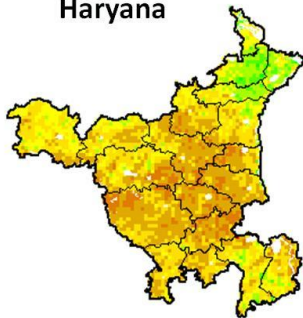

Haryana

Agriculture vigour is moderate in fewpockets over northern part of Haryana and isolated over south-eastern part. However due to persistent cloud cover over remaining parts of the state the NDVI (crop cover) could not be derived.could not be derived.