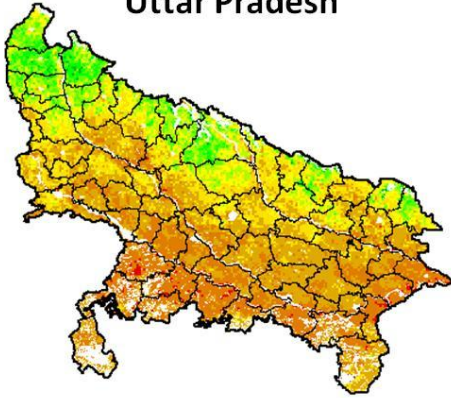

Uttar Pradesh