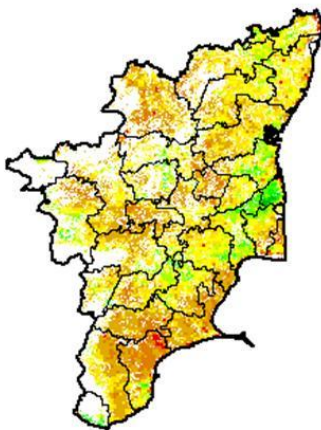

North East Region

Agriculture vigour is moderate over many of the parts Assam and few pockets of Tripura, Manipur and Meghalaya.

Odisha

Due to persistent cloud cover over the state the NDVI (crop cover) could not be derived.

Punjab

Agricultural vigour is moderate in few pockets over of Punjab.

Rajasthan

Due to persistent cloud cover over the state the NDVI (crop cover) could not be derived.

Tamil Nadu

Agricultural vigour is moderate in few districts of Tamil Nadu.

Telangana

Agricultural vigour is moderate in isolated pockets over western districts of Telangana. However due to persistent cloud cover over remaining parts of the state the NDVI (crop cover) could not be derived.

Uttar Pradesh

Agricultural vigour is moderate over Himalayan belt of UP. However due to persistent cloud cover over remaining parts of the state the NDVI (crop cover) could not be derived.

Uttarakhand

Agricultural vigour is moderate over many parts of Uttarakhand.