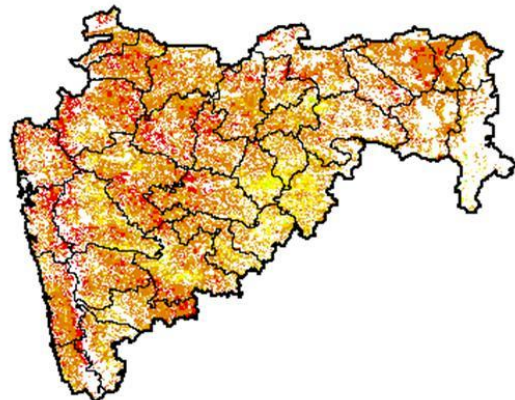

Kerala

Agriculture vigour is moderate in isolated pockets of Kerala.

Madhya Pradesh

Due to persistent cloud cover over the state the NDVI (crop cover) could not be derived.

Maharashtra

Due to persistent cloud cover many parts of the state the NDVI over crop cover could not be derived.

North East Region

Agriculture vigour is moderate over many of the parts Assam and few pockets of Tripura, Manipur and Meghalaya.

Odisha

Due to persistent cloud cover over the state the NDVI (crop cover) could not be derived.