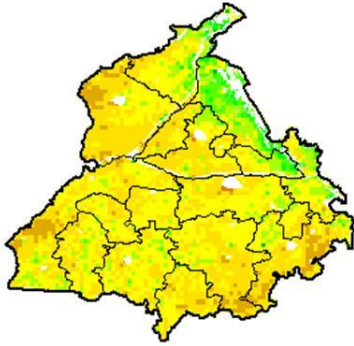

Kerala

Agriculture vigour is moderate in isolated pockets of Kerala.

Madhya Pradesh

Due to persistent cloud cover over the state the NDVI (crop cover) could not be derived.

Maharashtra

Due to persistent cloud cover many parts of the state the NDVI over crop cover could not be derived.

North East Region

Agriculture vigour is moderate over many of the parts Assam and few pockets of Tripura, Manipur and Meghalaya.

Odisha

Due to persistent cloud cover over the state the NDVI (crop cover) could not be derived.

Punjab

Agricultural vigour is moderate in few pockets over of Punjab.

Rajasthan

Due to persistent cloud cover over the state the NDVI (crop cover) could not be derived.

Tamil Nadu

Agricultural vigour is moderate in few districts of Tamil Nadu.