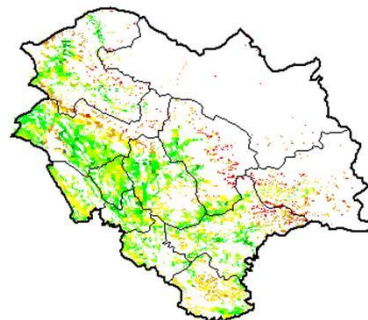

Bihar

Agriculture vigour is moderate over few pockets over northern Bihar .

Chhattisgarh

Agriculture vigour is moderate over isolated pockets of Chhattisgarh. However due to persistent cloud cover over remaining parts of the state the NDVI (crop cover) could not be derived.

Gujarat

Due to persistent cloud cover over the state the NDVI (crop cover) could not be derived.

Haryana

Agriculture vigour is moderate in fewpockets over northern part of Haryana and isolated over south-eastern part. However due to persistent cloud cover over remaining parts of the state the NDVI (crop cover) could not be derived.could not be derived.

Himachal Pradesh

Moderate agriculture vigour is observed in many parts of Himachal Pradesh.

Jammu & Kashmir

Agriculture vigour is good to moderate over of the state.

Jharkhand

Agriculture vigour is moderate in isolated pockets of eastern Jharkhand.

Karnataka

Agriculture vigour is moderate in isolated pockets over southern part of Karnataka. However due to persistent cloud cover over remaining parts of the state the NDVI (crop cover) could not be derived.