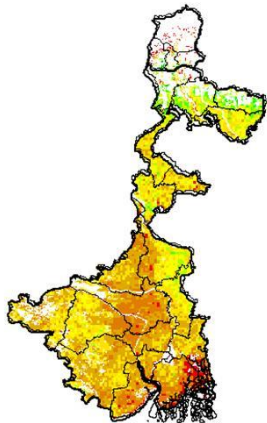

Uttar Pradesh

Agricultural vigour is moderate over Himalayan belt of UP. However due to persistent cloud cover over remaining parts of the state the NDVI (crop cover) could not be derived.

Uttarakhand

Agricultural vigour is moderate over many parts of Uttarakhand.

West Bengal and Sikkim

Agricultural vigour is moderate over sub-Himalayan belt of west Bengal. However due to persistent cloud cover over remaining parts of the state the NDVI (crop cover) could not be derived.