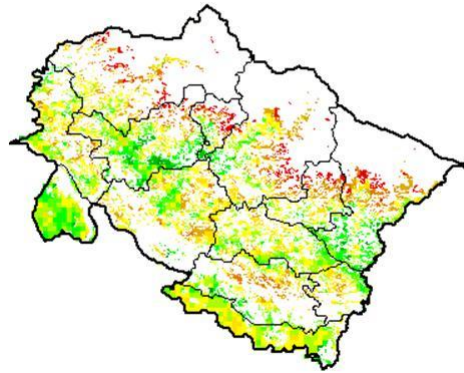

Punjab

Agricultural vigour is moderate in few pockets over of Punjab.

Rajasthan

Due to persistent cloud cover over the state the NDVI (crop cover) could not be derived.

Tamil Nadu

Agricultural vigour is moderate in few districts of Tamil Nadu.

Telangana

Agricultural vigour is moderate in isolated pockets over western districts of Telangana. However due to persistent cloud cover over remaining parts of the state the NDVI (crop cover) could not be derived.

Uttar Pradesh

Agricultural vigour is moderate over Himalayan belt of UP. However due to persistent cloud cover over remaining parts of the state the NDVI (crop cover) could not be derived.

Uttarakhand

Agricultural vigour is moderate over many parts of Uttarakhand.