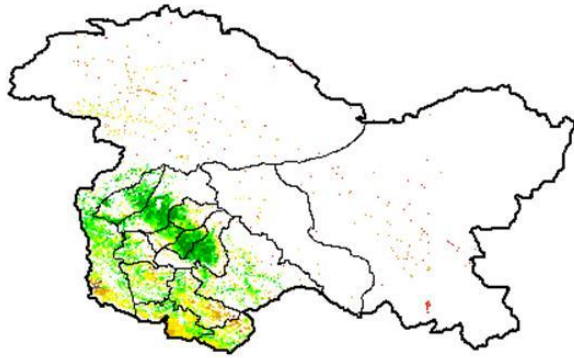

Bihar

Agriculture vigour is moderate over few pockets over northern Bihar .

Chhattisgarh

Agriculture vigour is moderate over isolated pockets of Chhattisgarh. However due to persistent cloud cover over remaining parts of the state the NDVI (crop cover) could not be derived.

Gujarat

Due to persistent cloud cover over the state the NDVI (crop cover) could not be derived.

Haryana

Agriculture vigour is moderate in fewpockets over northern part of Haryana and isolated over south-eastern part. However due to persistent cloud cover over remaining parts of the state the NDVI (crop cover) could not be derived.could not be derived.

Himachal Pradesh

Moderate agriculture vigour is observed in many parts of Himachal Pradesh.

Jammu & Kashmir

Agriculture vigour is good to moderate over of the state.

Jharkhand

Agriculture vigour is moderate in isolated pockets of eastern Jharkhand.

Karnataka

Agriculture vigour is moderate in isolated pockets over southern part of Karnataka. However due to persistent cloud cover over remaining parts of the state the NDVI (crop cover) could not be derived.