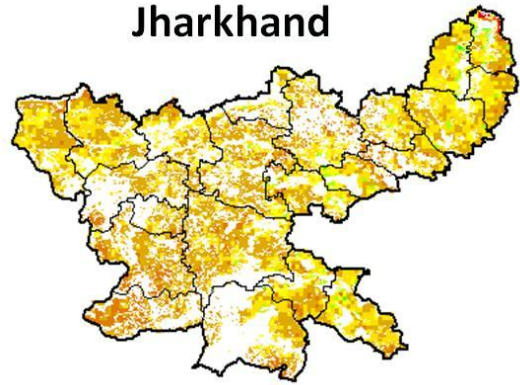

Himachal Pradesh

Moderate agriculture vigour is observed in many parts of Himachal Pradesh.

Jammu & Kashmir

Agriculture vigour is good to moderate over of the state.

Jharkhand

Agriculture vigour is moderate in isolated pockets of eastern Jharkhand.

Karnataka

Agriculture vigour is moderate in isolated pockets over southern part of Karnataka. However due to persistent cloud cover over remaining parts of the state the NDVI (crop cover) could not be derived.