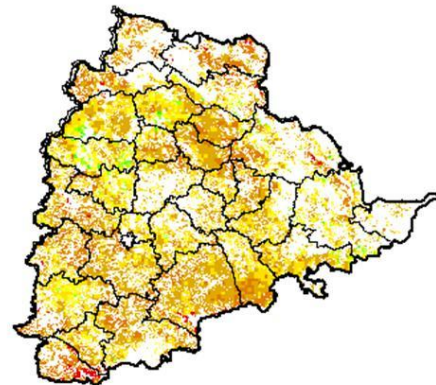

North East Region

Agriculture vigour is moderate over many of the parts Assam and few pockets of Tripura, Manipur and Meghalaya.

Odisha

Due to persistent cloud cover over the state the NDVI (crop cover) could not be derived.

Punjab

Agricultural vigour is moderate in few pockets over of Punjab.

Rajasthan

Due to persistent cloud cover over the state the NDVI (crop cover) could not be derived.

Tamil Nadu

Agricultural vigour is moderate in few districts of Tamil Nadu.

Telangana

Agricultural vigour is moderate in isolated pockets over western districts of Telangana. However due to persistent cloud cover over remaining parts of the state the NDVI (crop cover) could not be derived.