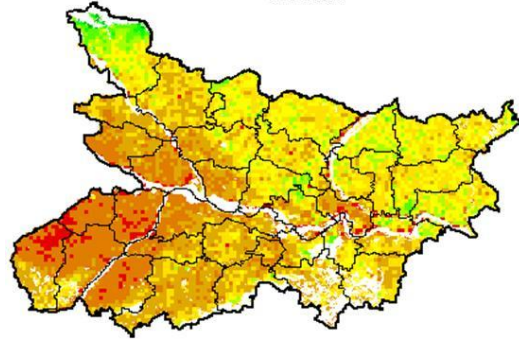

**NOAA/VIIRS/BLENDED NDVI Composite ending on Week no 30
(23.07.2018 to 29.07.2018) over Agricultural region**

Andhra Pradesh

Agriculture vigour is moderate over isolated pockets of north costal Andhra Pradesh and few pockets in Rayelseema. However due to persistent cloud cover over remaining parts of the state the NDVI (crop cover) could not be derived.

Bihar

Agriculture vigour is moderate over few pockets over northern Bihar .

Chhattisgarh

Agriculture vigour is moderate over isolated pockets of Chhattisgarh. However due to persistent cloud cover over remaining parts of the state the NDVI (crop cover) could not be derived.