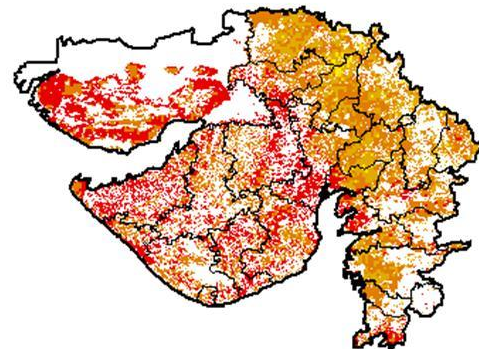

**NOAA/VIIRS/BLENDED NDVI Composite ending on Week no 30
(23.07.2018 to 29.07.2018) over Agricultural region**

Andhra Pradesh

Agriculture vigour is moderate over isolated pockets of north costal Andhra Pradesh and few pockets in Rayelseema. However due to persistent cloud cover over remaining parts of the state the NDVI (crop cover) could not be derived.

Bihar

Agriculture vigour is moderate over few pockets over northern Bihar .

Chhattisgarh

Agriculture vigour is moderate over isolated pockets of Chhattisgarh. However due to persistent cloud cover over remaining parts of the state the NDVI (crop cover) could not be derived.

Gujarat

Due to persistent cloud cover over the state the NDVI (crop cover) could not be derived.

Haryana

Agriculture vigour is moderate in fewpockets over northern part of Haryana and isolated over south-eastern part. However due to persistent cloud cover over remaining parts of the state the NDVI (crop cover) could not be derived.could not be derived.

Himachal Pradesh

Moderate agriculture vigour is observed in many parts of Himachal Pradesh.

Jammu & Kashmir

Agriculture vigour is good to moderate over of the state.

Jharkhand

Agriculture vigour is moderate in isolated pockets of eastern Jharkhand.