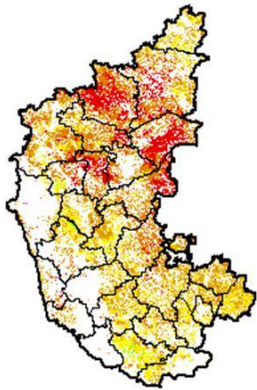

Gujarat

Due to persistent cloud cover over the state the NDVI (crop cover) could not be derived.

Haryana

Agriculture vigour is moderate in fewpockets over northern part of Haryana and isolated over south-eastern part. However due to persistent cloud cover over remaining parts of the state the NDVI (crop cover) could not be derived.could not be derived.

Himachal Pradesh

Moderate agriculture vigour is observed in many parts of Himachal Pradesh.

Jammu & Kashmir

Agriculture vigour is good to moderate over of the state.

Jharkhand

Agriculture vigour is moderate in isolated pockets of eastern Jharkhand.

Karnataka

Agriculture vigour is moderate in isolated pockets over southern part of Karnataka. However due to persistent cloud cover over remaining parts of the state the NDVI (crop cover) could not be derived.

Kerala

Agriculture vigour is moderate in isolated pockets of Kerala.

Madhya Pradesh

Due to persistent cloud cover over the state the NDVI (crop cover) could not be derived.

Maharashtra

Due to persistent cloud cover many parts of the state the NDVI over crop cover could not be derived.