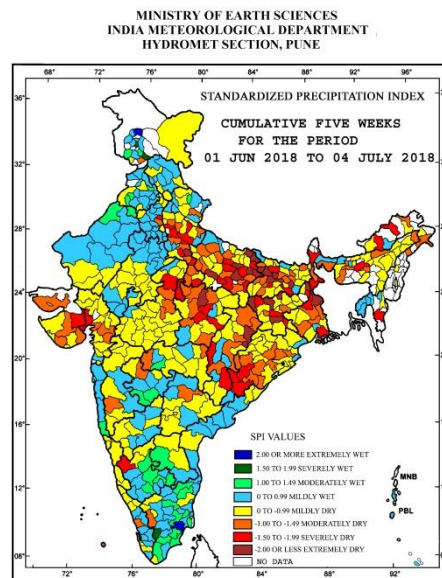

## Standard Precipitation Index

- Extremely/severely wet conditions experienced in Bandipore, Doda, Pulwama districts of Jammu & Kashmir; Pudukkottai, Theni districts of Tamil Nadu & Puducherry.
- Extremely/Severely dry conditions experienced in few districts of Arunachal Pradesh; West Bengal; Jharkhand; Uttar Pradesh; Kamrup district of Assam; Lunglei district of Mizoram; Kalahandi, Koraput, Nawarangpur districts of Odisha; Jamui, Monghyr, Muzaffarpur, Patna, Saran, Sheikhpura, Siwan, Vaishali, Arwal districts of Bihar; Panipat district of Haryana; Shivpuri, Dindori, Jabalpur, Katni, Panna districts of Madhya Pradesh; Ahmedabad district of Gujarat Region; Surendranagar district of Saurashtra, Kutch & Diu; Bastar, Raigarh, Rajnandgaon districts of Chhattisgarh; Shimoga district of Karnataka.
- Moderately dry conditions experienced in many districts of Saurashtra, Kutch & Diu; few districts of Arunachal Pradesh; Assam; West Bengal; Odisha; Bihar; Uttar Pradesh; Delhi; Chhattisgarh; West Garo Hills district of Meghalaya; Mon district of Nagaland; Bokaro, Lohardaga districts of Jharkhand; Sonapat district of Haryana; Almora district of Uttarakhand; Udhampur district of Jammu & Kashmir; Bhopal, Vidisha, Ashoknagar, Balaghat, Chhatarpur, Damoh, Narsinghpur, Satna, Tikamgarh districts of Madhya Pradesh; Baroda, Anand, Narmada districts of Gujarat Region; Satara, Jalna, Buldhana, Gondia districts of Maharashtra; Karimnagar district of Telangana; Coimbatore district of Tamil Nadu & Puducherry; Thrissur district of Kerala; Lakshadweep district of Lakshadweep.
- Rest of the country experienced moderately wet/mildly dry/mildly wet conditions.