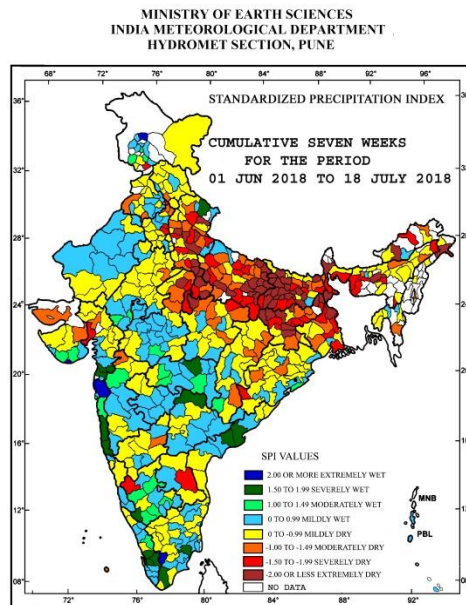

## Standard Precipitation Index

- Extremely/severely wet conditions experienced in few districts of Konkan & Goa; Bandipore district of Jammu & Kashmir; Chamoli district of Uttarakhand; Valsad, Dangs, Navsari districts of Gujarat Region; Diu district of Saurashtra, Kutch & Diu; Nagpur district of Maharashtra; East Godavari, West Godavari districts of Andhra Pradesh; Adilabad district of Telangana; Pudukkottai, Theni, Tirunelveli districts of Tamil Nadu & Puducherry; Kodagu district of Karnataka; Ernakulam Kottayam, Idukki districts of Kerala.
- Extremely/Severely dry conditions experienced in many districts of West Bengal; Jharkhand; Bihar; Uttar Pradesh; few districts of Arunachal Pradesh; Assam; Delhi; West Garo Hills districts of Meghalaya; Nawarangpur district of Odisha; Almora, Garhwal Pauri districts of Uttarakhand; Sonapat, Panipat, Panchkula districts of Haryana; Udhampur district of Jammu & Kashmir; Datia, Gwalior, Rewa, Tikamgarh districts of Madhya Pradesh; Ahmedabad district of Gujarat Region; Cuddapah district of Andhra Pradesh; Shimoga districts of Karnataka.
- Moderately dry conditions experienced in few districts of Uttar Pradesh; Saurashtra, Kutch & Diu; Upper Siang district of Arunachal Pradesh; Sibsagar, Shonitpur, Bongaigaon districts of Assam; Lunglei district of Mizoram; Burdwan, W Midnapore districts of West Bengal; Angul, Bolangir districts of Odisha; Deogarh, Giridih, West Singhbhum, Jamtara, Seraikela-Khar districts of Jharkhand; Darbhanga, Kishanganj, Madhepura, Purnea districts of Bihar; Ambala, Gurgaon, Yamuna Nagar districts of Haryana; Garhwal Tehri, Udham Singh Nagar districts of Uttarakhand; Ferozepur, Mansa districts of Punjab; Solan district of Himachal Pradesh; Karauli district of Rajasthan; Bhind, Shivpuri, Ashoknagar, Chhatarpur, Dindori, Katni, Panna, Singrauli districts of Madhya Pradesh; Mehsana district of Gujarat Region; Nandurbar district of Maharashtra; Bastar, Janjgir, Jashpur, Raigarh districts of Chhattisgarh; Yadgir district of Karnataka; Lakshadweep district of Lakshadweep.
- Rest of the country experienced moderately wet/mildly dry/mildly wet conditions.