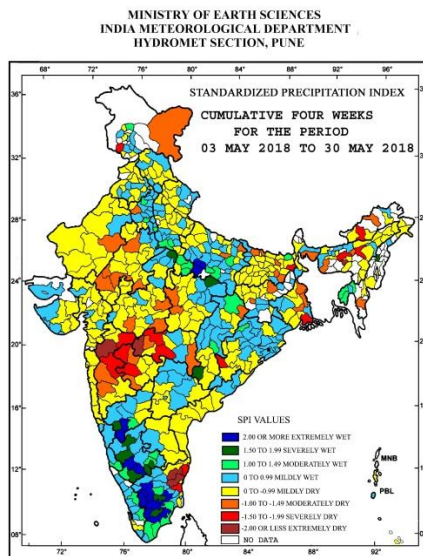

Standard Precipitation Index

- Extremely/severely wet conditions experienced in few districts of Tamil Nadu & Puducherry; Karnataka; Kohima district of Nagaland; Banda, Fatehpur districts of Uttar Pradesh; Bhind, Rewa districts of Madhya Pradesh; Bijapur district of Chhattisgarh.
- Extremely/Severely dry conditions experienced in few districts of Maharashtra; East Kameng district of Arunachal Pradesh; Kamrup, Nagaon districts of Assam; Jaintia Hills district of Meghalaya; Howrah district of West Bengal; Nawarangpur district of Odisha; Katihar district of Bihar; Rajouri district of Jammu & Kashmir; Cuddalore, Kanchipuram, Tiruvannamalai, Viluppuram districts of Tamil Nadu & Puducherry.
- Moderately dry conditions experienced in few districts of West Bengal; Upper Subansiri district of Arunachal Pradesh; Morigaon district of Assam; West Garo Hills district of Meghalaya; Lunglei district of Mizoram; Giridih, Lohardaga districts of Jharkhand; Banka, East Champaran, Monghyr, Saharsa, Sitamarhi districts of Bihar; Kushi Nagar district of Uttar Pradesh; Hissar district of Haryana; Ladakh (Leh) district of Jammu & Kashmir; Nagaur, Chittorgarh, Jaipur, Jhalawar, Udaipur, Rajsamand districts of Rajasthan; Betul, Khargone, Raisen, Narsinghpur, Sagar districts of Madhya Pradesh; Pune, Satara, Osmanabad, Jalna, Akola, Gadchiroli districts of Maharashtra; Jashpur district of Chhattisgarh; Chennai district of Tamil Nadu & Puducherry.
- Rest of the country experienced moderately wet/mildly dry/mildly wet conditions.