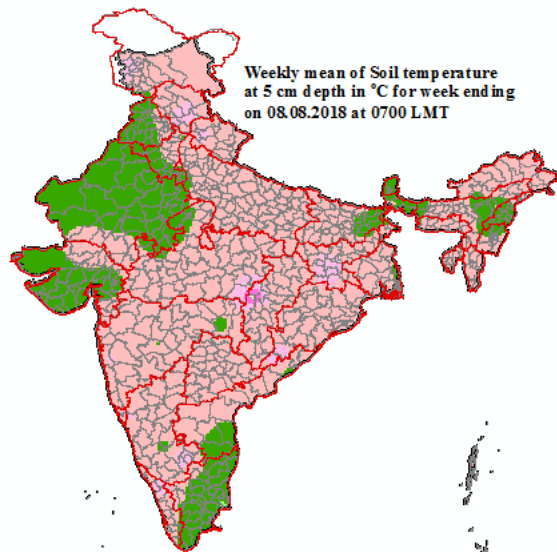

Mean Soil temperatures for the week ending 08.08.2018 at 0700 LMT

Mean Soil temperatures for the week ending 08.08.2018 at 1400 LMT

Anomaly of Mean Soil temperatures for the week ending 08.08.2018 at 0700 LMT

Anomaly of Mean Soil temperatures for the week ending 08.08.2018 at 1400 LMT