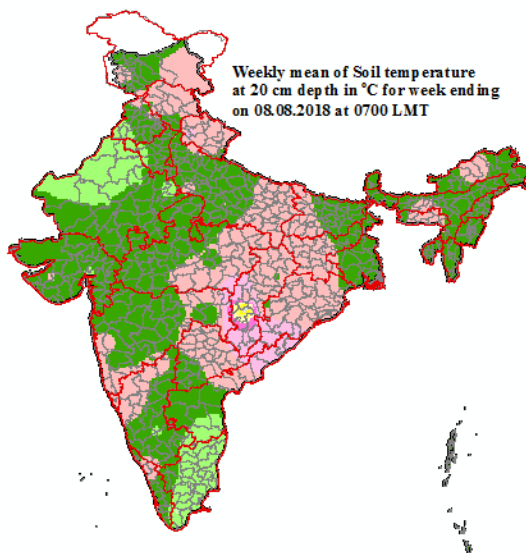

Mean Soil temperatures for the week ending 08.08.2018 at 0700 LMT

Mean Soil temperatures for the week ending 08.08.2018 at 1400 LMT

Anomaly of Mean Soil temperatures for the week ending 08.08.2018 at 0700 LMT

Anomaly of Mean Soil temperatures for the week ending 08.08.2018 at 1400 LMT