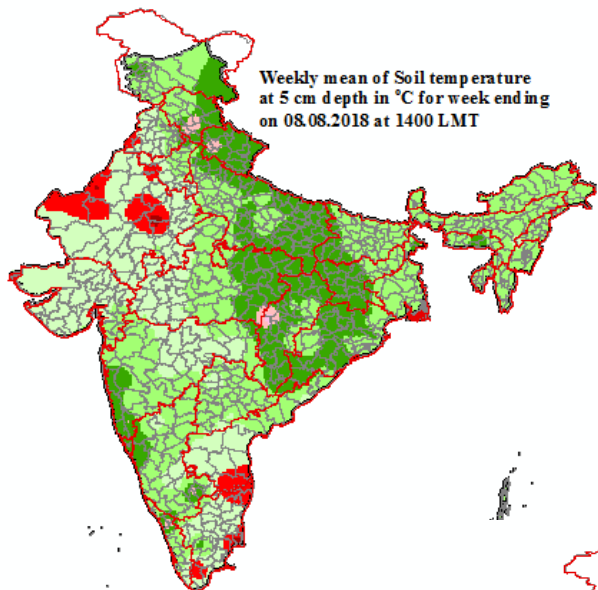

Mean Soil temperatures for the week ending 08.08.2018 at 0700 LMT

Mean Soil temperatures for the week ending 08.08.2018 at 1400 LMT

Anomaly of Mean Soil temperatures for the week ending 08.08.2018 at 0700 LMT

Anomaly of Mean Soil temperatures for the week ending 08.08.2018 at 1400 LMT