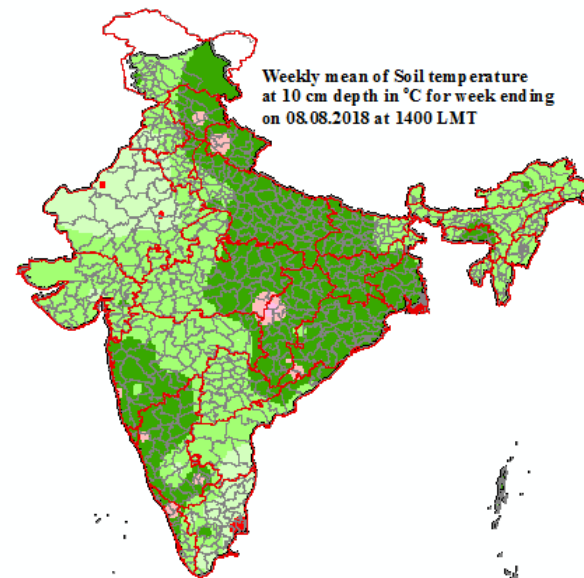

Mean Soil temperatures for the week ending 08.08.2018 at 0700 LMT

Mean Soil temperatures for the week ending 08.08.2018 at 1400 LMT

Anomaly of Mean Soil temperatures for the week ending 08.08.2018 at 0700 LMT

Anomaly of Mean Soil temperatures for the week ending 08.08.2018 at 1400 LMT