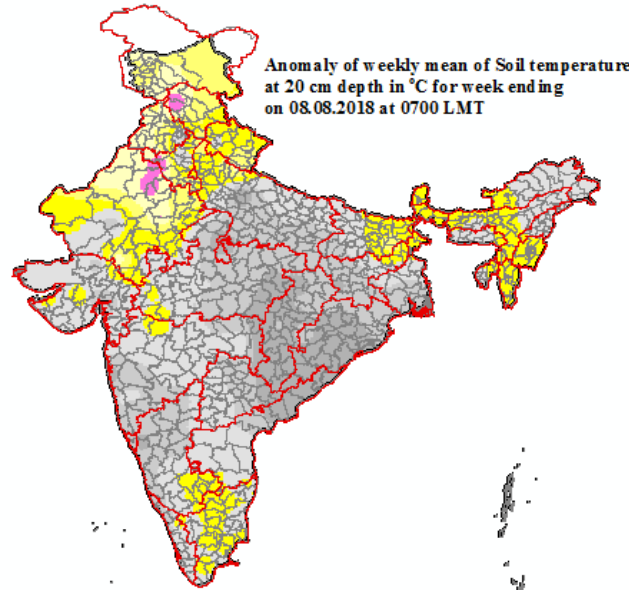

Mean Soil temperatures for the week ending 08.08.2018 at 0700 LMT

Mean Soil temperatures for the week ending 08.08.2018 at 1400 LMT

Anomaly of Mean Soil temperatures for the week ending 08.08.2018 at 0700 LMT

Anomaly of Mean Soil temperatures for the week ending 08.08.2018 at 1400 LMT