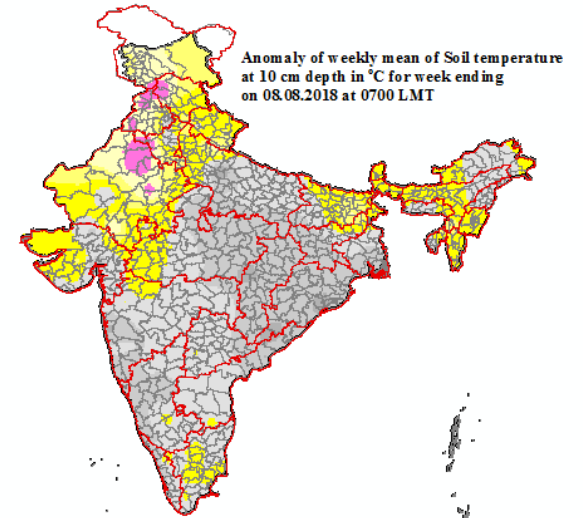

Mean Soil temperatures for the week ending 08.08.2018 at 0700 LMT

Mean Soil temperatures for the week ending 08.08.2018 at 1400 LMT

Anomaly of Mean Soil temperatures for the week ending 08.08.2018 at 0700 LMT

Anomaly of Mean Soil temperatures for the week ending 08.08.2018 at 1400 LMT