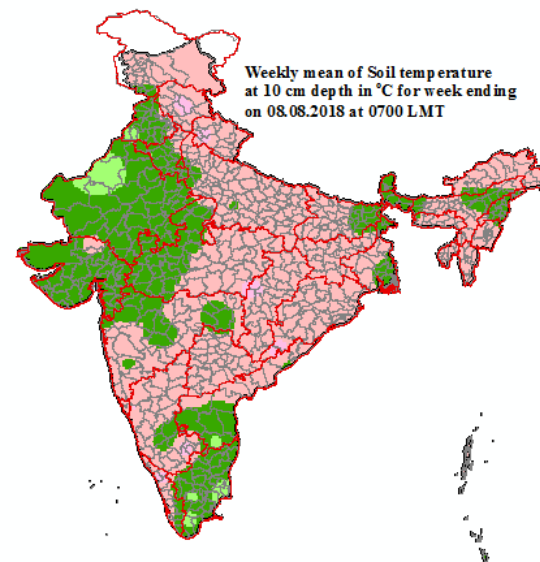

Mean Soil temperatures for the week ending 08.08.2018 at 0700 LMT

Mean Soil temperatures for the week ending 08.08.2018 at 1400 LMT

Anomaly of Mean Soil temperatures for the week ending 08.08.2018 at 0700 LMT

Anomaly of Mean Soil temperatures for the week ending 08.08.2018 at 1400 LMT