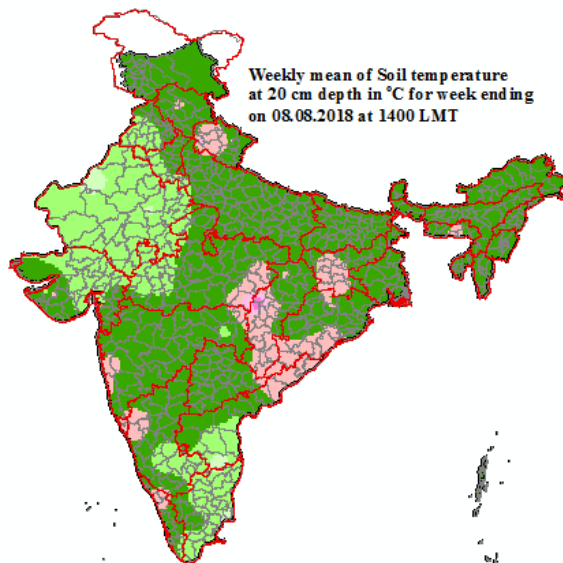

Mean Soil temperatures for the week ending 08.08.2018 at 0700 LMT

Mean Soil temperatures for the week ending 08.08.2018 at 1400 LMT

Anomaly of Mean Soil temperatures for the week ending 08.08.2018 at 0700 LMT

Anomaly of Mean Soil temperatures for the week ending 08.08.2018 at 1400 LMT