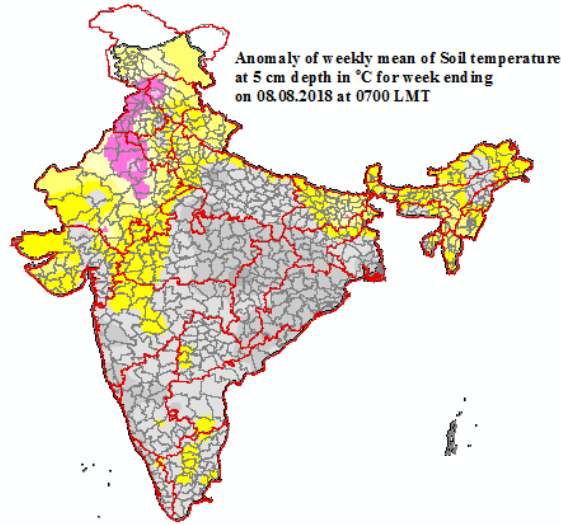

Mean Soil temperatures for the week ending 08.08.2018 at 0700 LMT

Mean Soil temperatures for the week ending 08.08.2018 at 1400 LMT

Anomaly of Mean Soil temperatures for the week ending 08.08.2018 at 0700 LMT

Anomaly of Mean Soil temperatures for the week ending 08.08.2018 at 1400 LMT