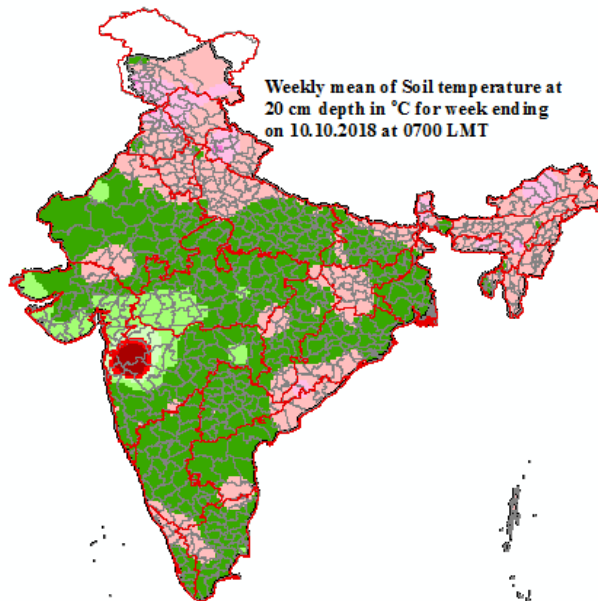

Mean Soil temperatures for the week ending 10.10.2018 at 0700 LMT

Mean Soil temperatures for the week ending 10.10.2018 at 1400 LMT

Anomaly of Mean Soil temperatures for the week ending 10.10.2018 at 0700 LMT

Anomaly of Mean Soil temperatures for the week ending 10.10.2018 at 1400 LMT