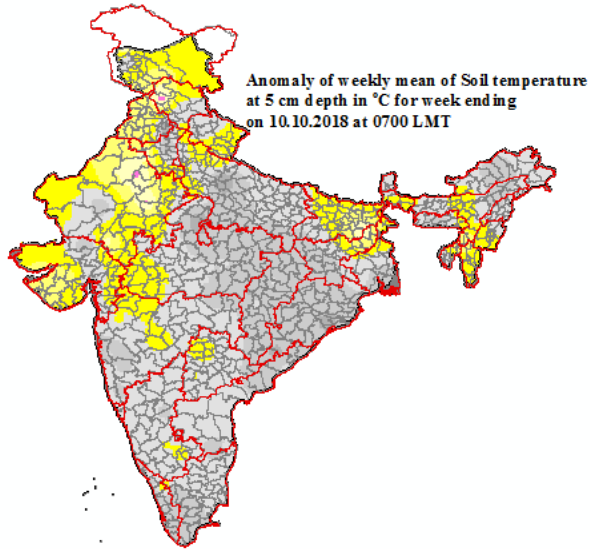

Mean Soil temperatures for the week ending 10.10.2018 at 0700 LMT

Mean Soil temperatures for the week ending 10.10.2018 at 1400 LMT

Anomaly of Mean Soil temperatures for the week ending 10.10.2018 at 0700 LMT

Anomaly of Mean Soil temperatures for the week ending 10.10.2018 at 1400 LMT