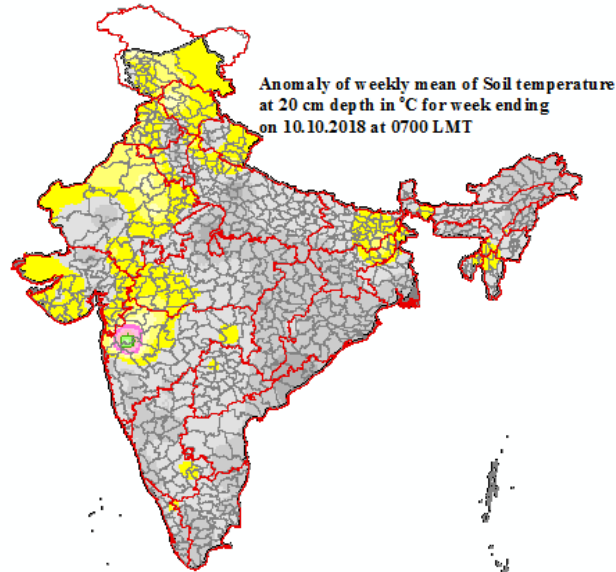

Mean Soil temperatures for the week ending 10.10.2018 at 0700 LMT

Mean Soil temperatures for the week ending 10.10.2018 at 1400 LMT

Anomaly of Mean Soil temperatures for the week ending 10.10.2018 at 0700 LMT

Anomaly of Mean Soil temperatures for the week ending 10.10.2018 at 1400 LMT