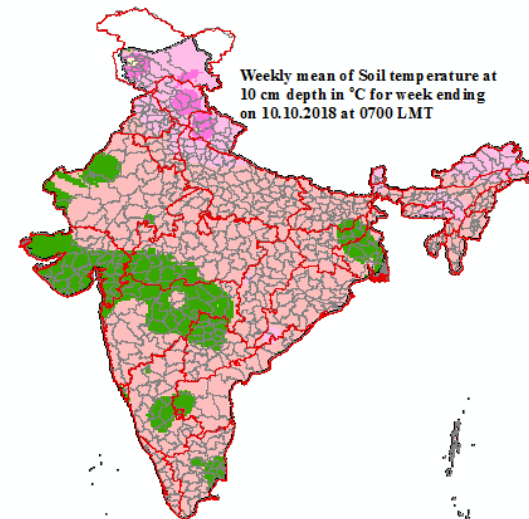

Mean Soil temperatures for the week ending 10.10.2018 at 0700 LMT

Mean Soil temperatures for the week ending 10.10.2018 at 1400 LMT

Anomaly of Mean Soil temperatures for the week ending 10.10.2018 at 0700 LMT

Anomaly of Mean Soil temperatures for the week ending 10.10.2018 at 1400 LMT