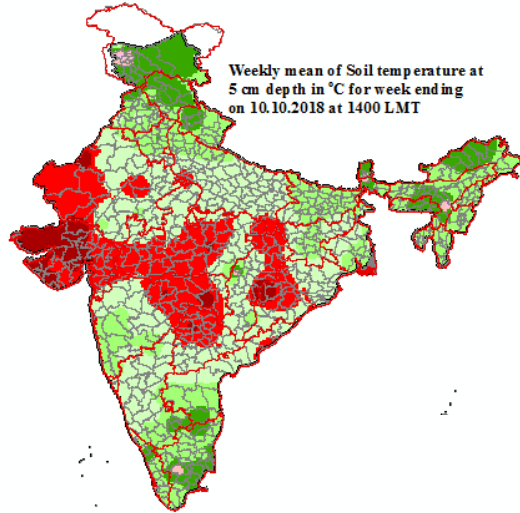

Mean Soil temperatures for the week ending 10.10.2018 at 0700 LMT

Mean Soil temperatures for the week ending 10.10.2018 at 1400 LMT

Anomaly of Mean Soil temperatures for the week ending 10.10.2018 at 0700 LMT

Anomaly of Mean Soil temperatures for the week ending 10.10.2018 at 1400 LMT