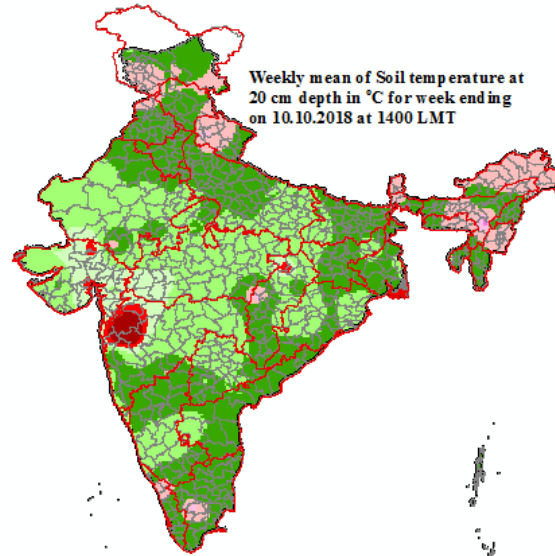

Mean Soil temperatures for the week ending 10.10.2018 at 0700 LMT

Mean Soil temperatures for the week ending 10.10.2018 at 1400 LMT

Anomaly of Mean Soil temperatures for the week ending 10.10.2018 at 0700 LMT

Anomaly of Mean Soil temperatures for the week ending 10.10.2018 at 1400 LMT