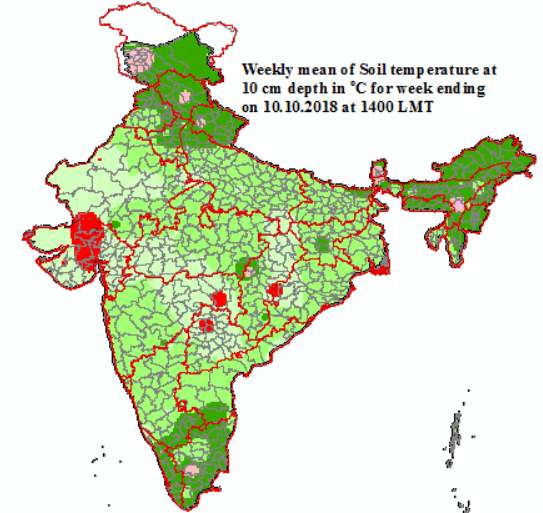

Mean Soil temperatures for the week ending 10.10.2018 at 0700 LMT

Mean Soil temperatures for the week ending 10.10.2018 at 1400 LMT

Anomaly of Mean Soil temperatures for the week ending 10.10.2018 at 0700 LMT

Anomaly of Mean Soil temperatures for the week ending 10.10.2018 at 1400 LMT