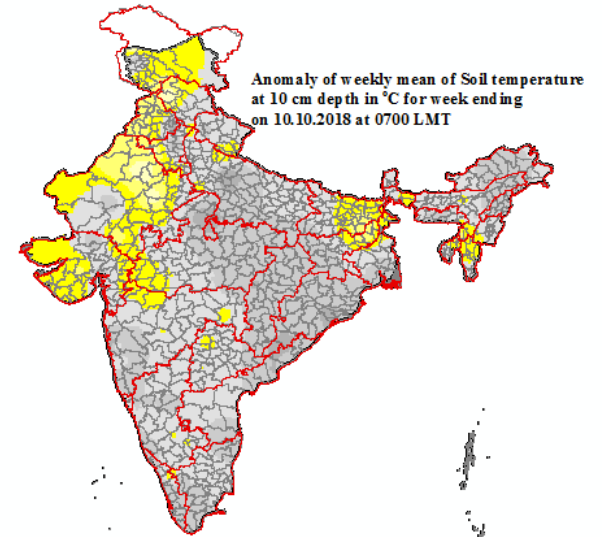

Mean Soil temperatures for the week ending 10.10.2018 at 0700 LMT

Mean Soil temperatures for the week ending 10.10.2018 at 1400 LMT

Anomaly of Mean Soil temperatures for the week ending 10.10.2018 at 0700 LMT

Anomaly of Mean Soil temperatures for the week ending 10.10.2018 at 1400 LMT