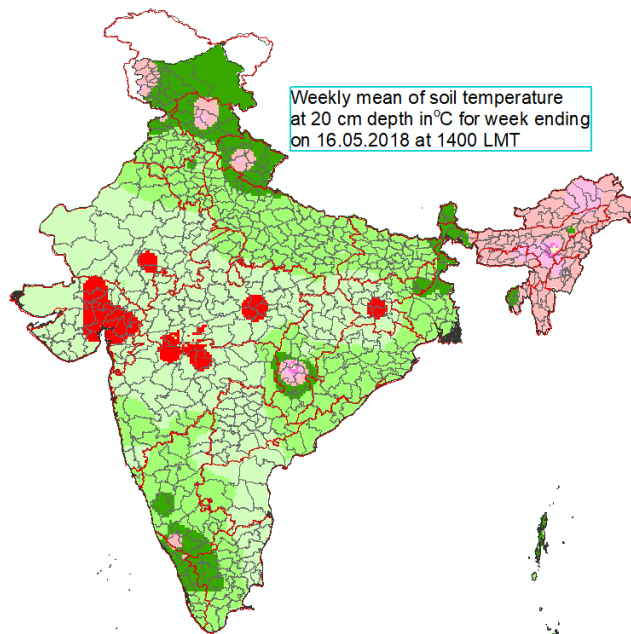

# Mean Soil temperatures for the week ending 16.05.2018 at 0700 LMT

# Mean Soil temperatures for the week ending 16.05.2018 at 1400 LMT

# Anomaly of Mean Soil temperatures for the week ending 16.05.2018 at 0700 LMT

# Anomaly of Mean Soil temperatures for the week ending 16.05.2018 at 1400 LMT