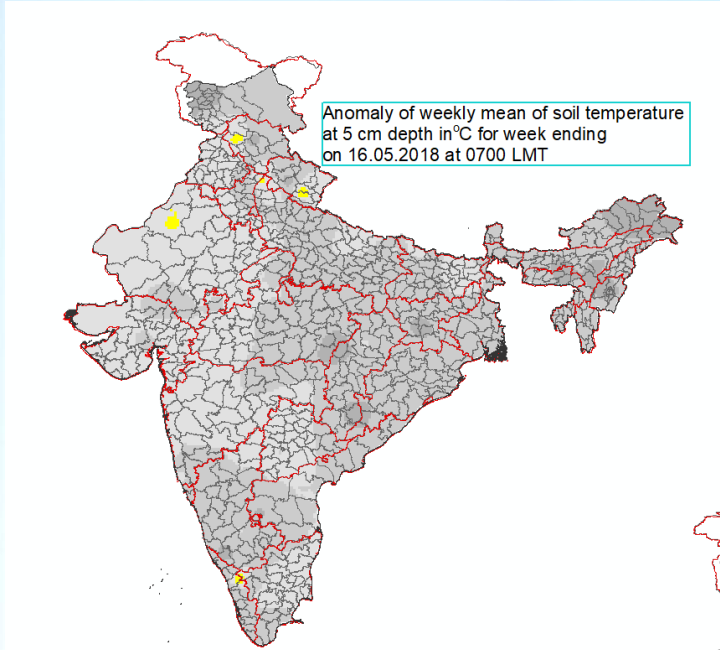

# Mean Soil temperatures for the week ending 16.05.2018 at 0700 LMT

# Mean Soil temperatures for the week ending 16.05.2018 at 1400 LMT

# Anomaly of Mean Soil temperatures for the week ending 16.05.2018 at 0700 LMT