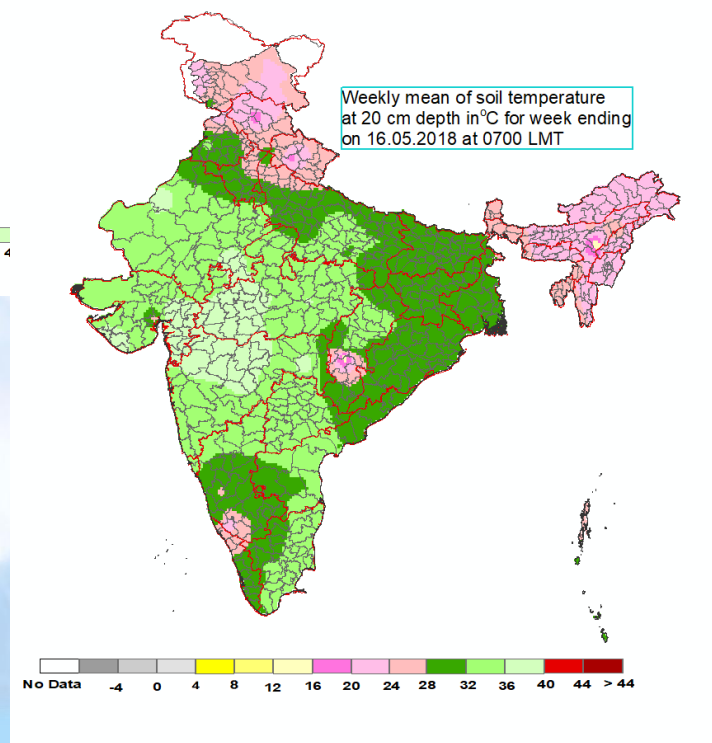

# Mean Soil temperatures for the week ending 16.05.2018 at 0700 LMT

# Mean Soil temperatures for the week ending 16.05.2018 at 1400 LMT

# Anomaly of Mean Soil temperatures for the week ending 16.05.2018 at 0700 LMT

# Anomaly of Mean Soil temperatures for the week ending 16.05.2018 at 1400 LMT