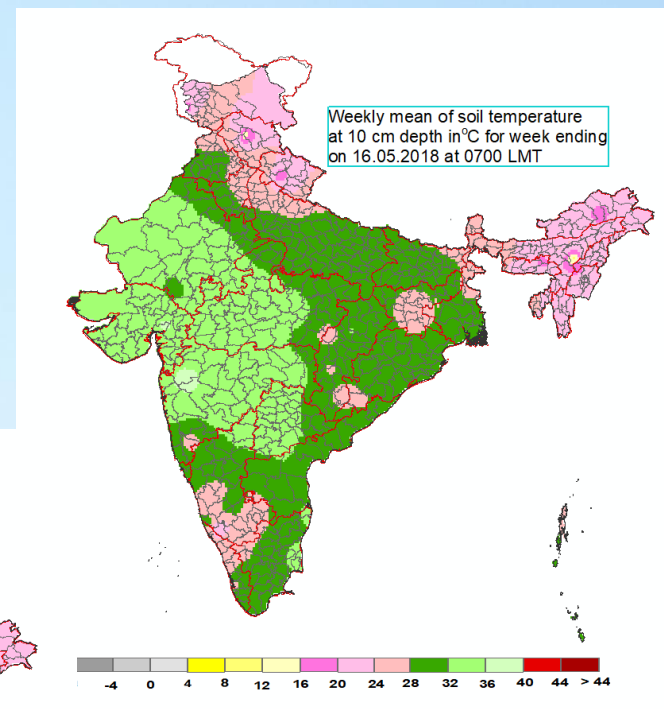

# Mean Soil temperatures for the week ending 16.05.2018 at 0700 LMT

# Mean Soil temperatures for the week ending 16.05.2018 at 1400 LMT

# Anomaly of Mean Soil temperatures for the week ending 16.05.2018 at 0700 LMT

# Anomaly of Mean Soil temperatures for the week ending 16.05.2018 at 1400 LMT