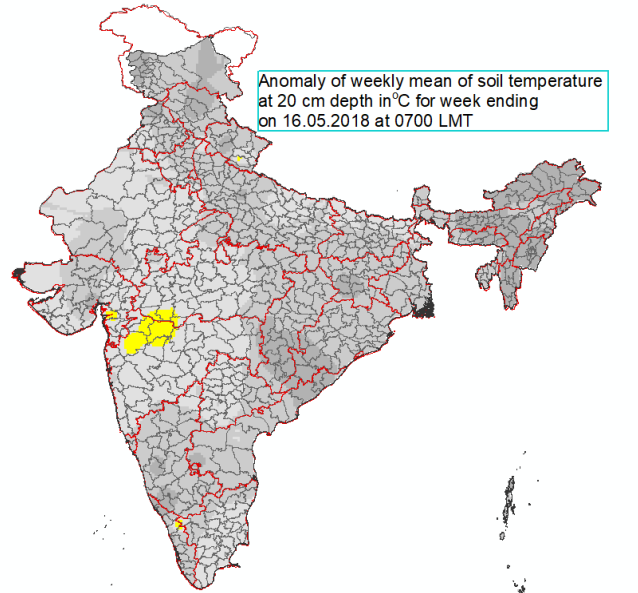

# Mean Soil temperatures for the week ending 16.05.2018 at 0700 LMT

# Mean Soil temperatures for the week ending 16.05.2018 at 1400 LMT

# Anomaly of Mean Soil temperatures for the week ending 16.05.2018 at 0700 LMT

# Anomaly of Mean Soil temperatures for the week ending 16.05.2018 at 1400 LMT