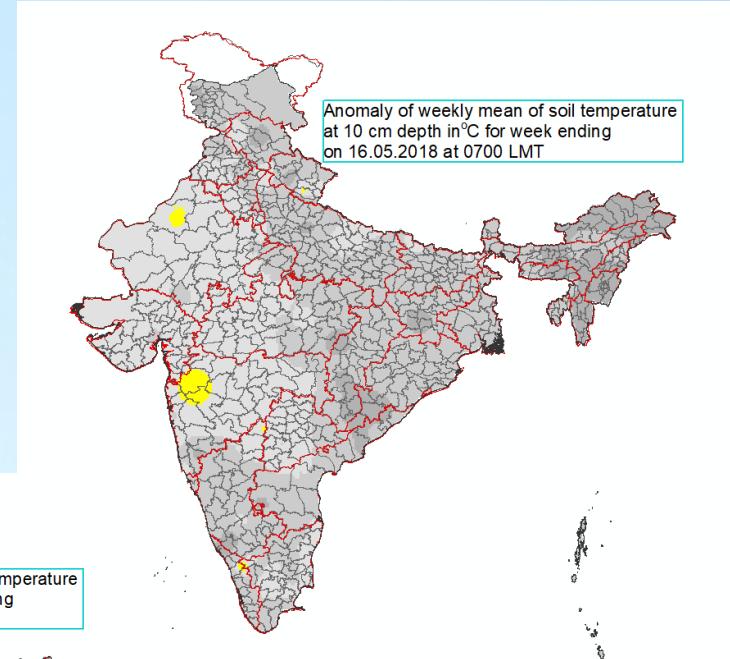

# Mean Soil temperatures for the week ending 16.05.2018 at 0700 LMT

# Mean Soil temperatures for the week ending 16.05.2018 at 1400 LMT

# Anomaly of Mean Soil temperatures for the week ending 16.05.2018 at 0700 LMT

# Anomaly of Mean Soil temperatures for the week ending 16.05.2018 at 1400 LMT