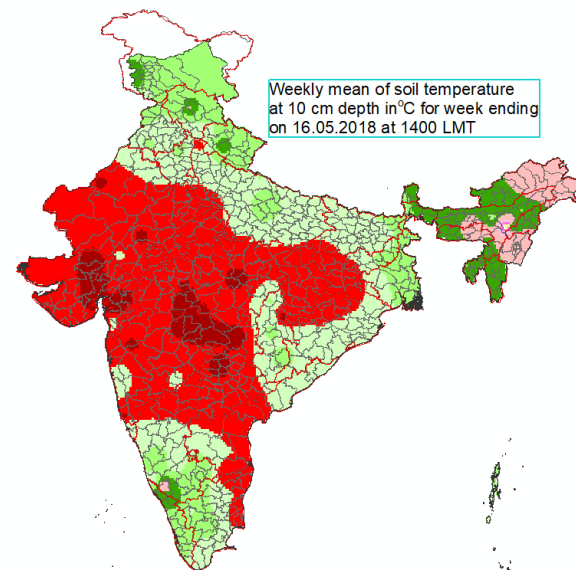

# Mean Soil temperatures for the week ending 16.05.2018 at 0700 LMT

# Mean Soil temperatures for the week ending 16.05.2018 at 1400 LMT

# Anomaly of Mean Soil temperatures for the week ending 16.05.2018 at 0700 LMT

# Anomaly of Mean Soil temperatures for the week ending 16.05.2018 at 1400 LMT