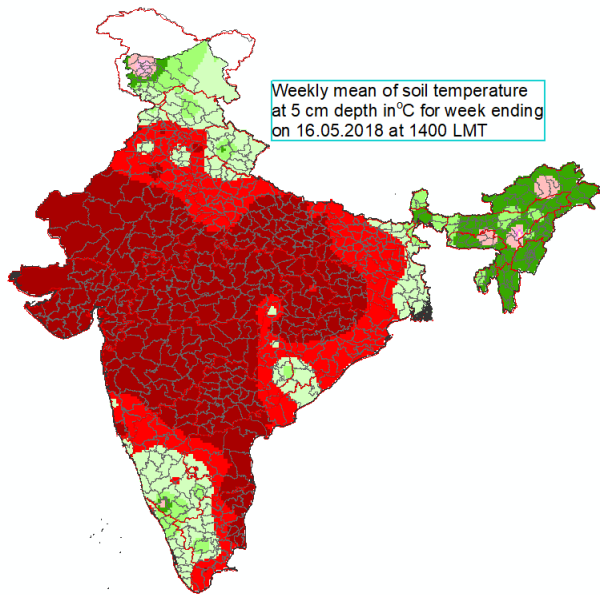

# Mean Soil temperatures for the week ending 16.05.2018 at 0700 LMT

# Mean Soil temperatures for the week ending 16.05.2018 at 1400 LMT

# Anomaly of Mean Soil temperatures for the week ending 16.05.2018 at 0700 LMT