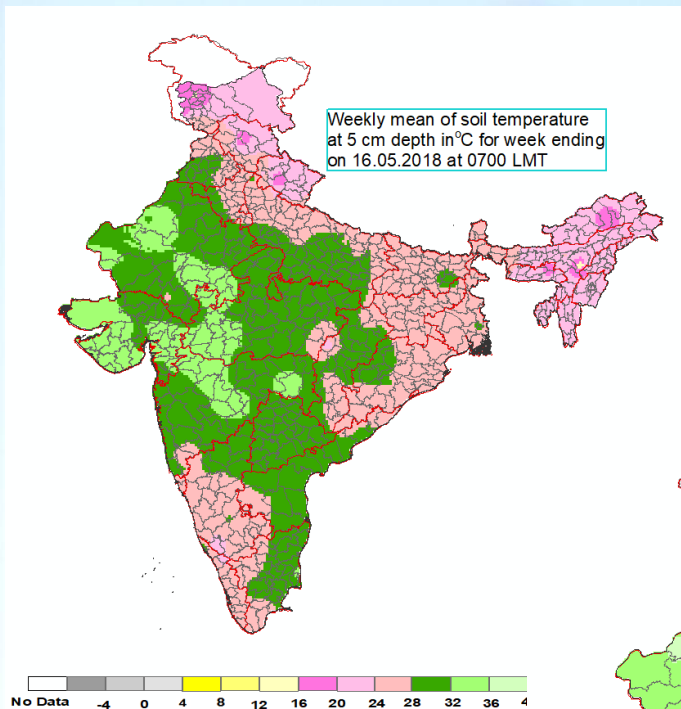

# Mean Soil temperatures for the week ending 16.05.2018 at 0700 LMT

# Mean Soil temperatures for the week ending 16.05.2018 at 1400 LMT

# Anomaly of Mean Soil temperatures for the week ending 16.05.2018 at 0700 LMT

# Anomaly of Mean Soil temperatures for the week ending 16.05.2018 at 1400 LMT