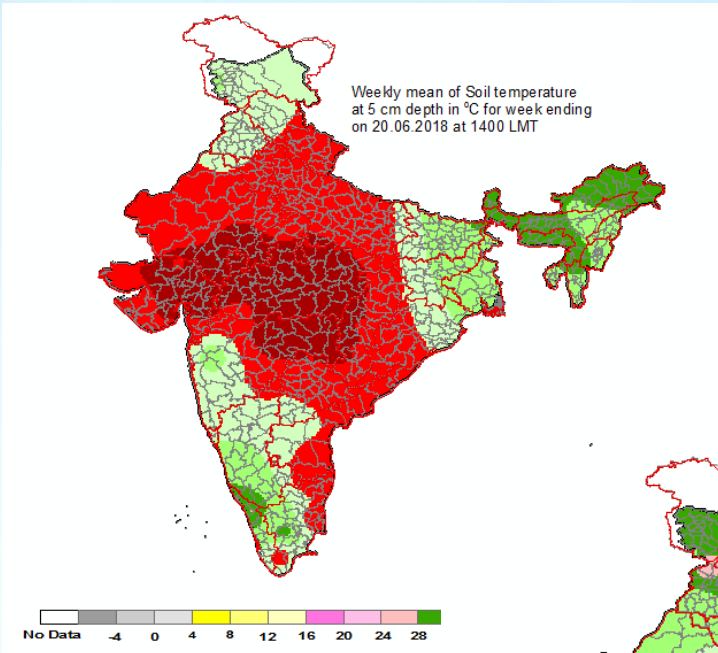

Mean Soil temperatures for the week ending 20.06.2018 at 0700 LMT

Mean Soil temperatures for the week ending 20.06.2018 at 1400 LMT

Anomaly of Mean Soil temperatures for the week ending 20.06.2018 at 0700 LMT

Anomaly of Mean Soil temperatures for the week ending 20.06.2018 at 1400 LMT