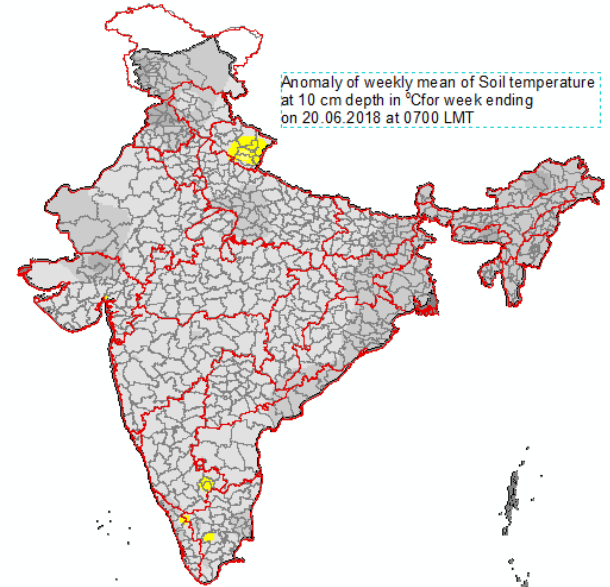

Mean Soil temperatures for the week ending 20.06.2018 at 0700 LMT

Mean Soil temperatures for the week ending 20.06.2018 at 1400 LMT

Anomaly of Mean Soil temperatures for the week ending 20.06.2018 at 0700 LMT

Anomaly of Mean Soil temperatures for the week ending 20.06.2018 at 1400 LMT