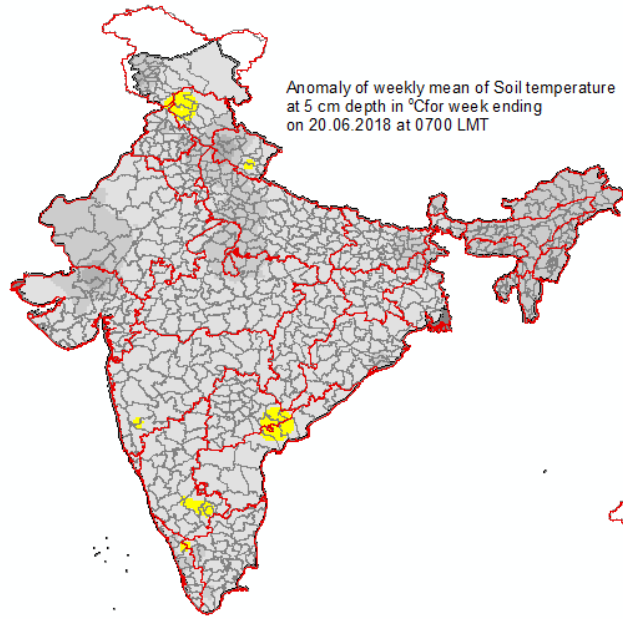

Mean Soil temperatures for the week ending 20.06.2018 at 0700 LMT

Mean Soil temperatures for the week ending 20.06.2018 at 1400 LMT

Anomaly of Mean Soil temperatures for the week ending 20.06.2018 at 0700 LMT

Anomaly of Mean Soil temperatures for the week ending 20.06.2018 at 1400 LMT