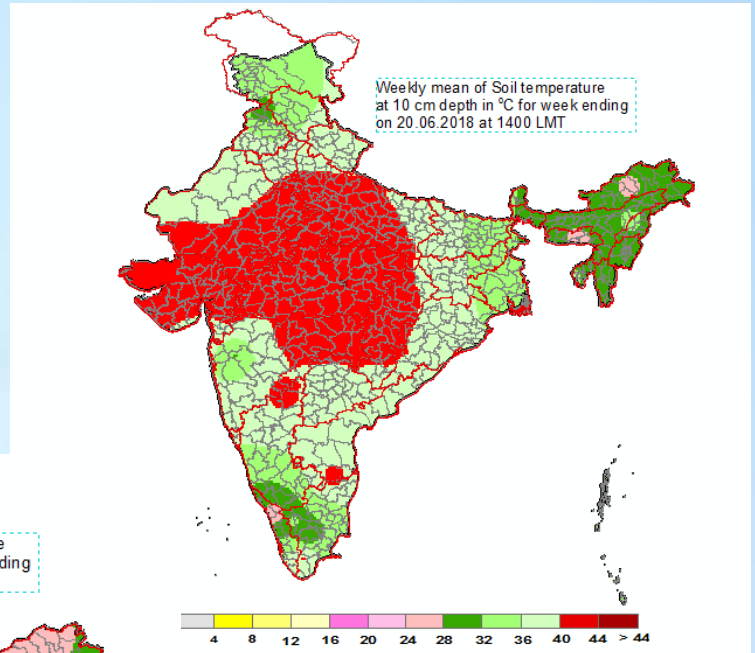

Mean Soil temperatures for the week ending 20.06.2018 at 0700 LMT

Mean Soil temperatures for the week ending 20.06.2018 at 1400 LMT

Anomaly of Mean Soil temperatures for the week ending 20.06.2018 at 0700 LMT

Anomaly of Mean Soil temperatures for the week ending 20.06.2018 at 1400 LMT