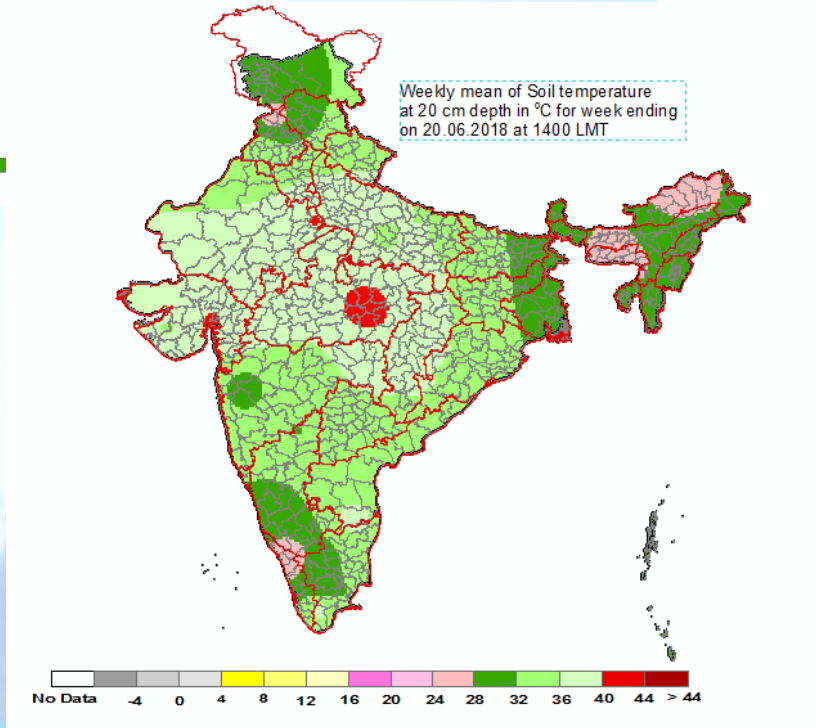

Mean Soil temperatures for the week ending 20.06.2018 at 0700 LMT

Mean Soil temperatures for the week ending 20.06.2018 at 1400 LMT

Anomaly of Mean Soil temperatures for the week ending 20.06.2018 at 0700 LMT

Anomaly of Mean Soil temperatures for the week ending 20.06.2018 at 1400 LMT