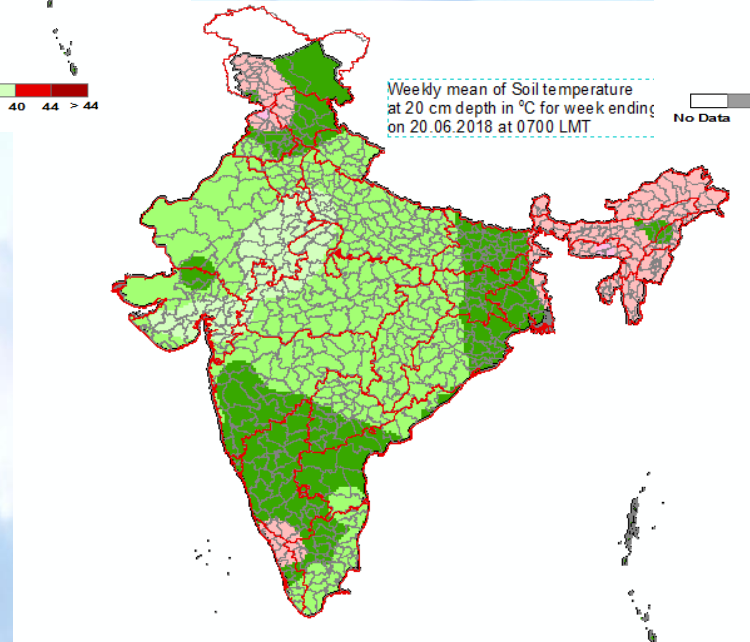

Mean Soil temperatures for the week ending 20.06.2018 at 0700 LMT

Mean Soil temperatures for the week ending 20.06.2018 at 1400 LMT

Anomaly of Mean Soil temperatures for the week ending 20.06.2018 at 0700 LMT

Anomaly of Mean Soil temperatures for the week ending 20.06.2018 at 1400 LMT