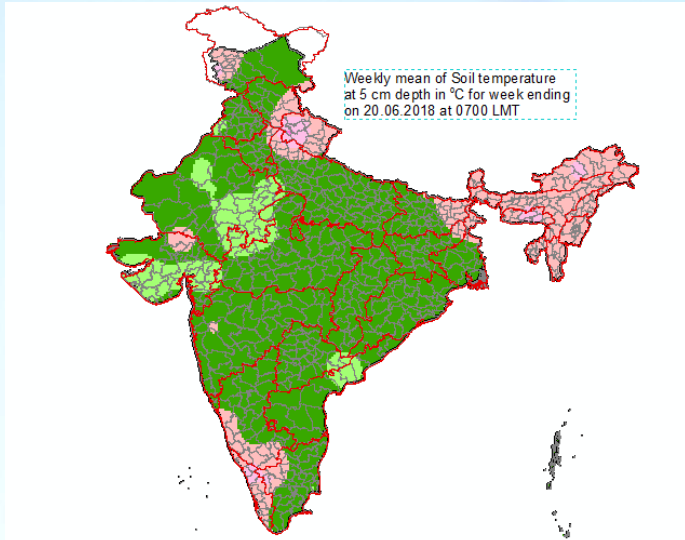

Mean Soil temperatures for the week ending 20.06.2018 at 0700 LMT

Mean Soil temperatures for the week ending 20.06.2018 at 1400 LMT

Anomaly of Mean Soil temperatures for the week ending 20.06.2018 at 0700 LMT

Anomaly of Mean Soil temperatures for the week ending 20.06.2018 at 1400 LMT