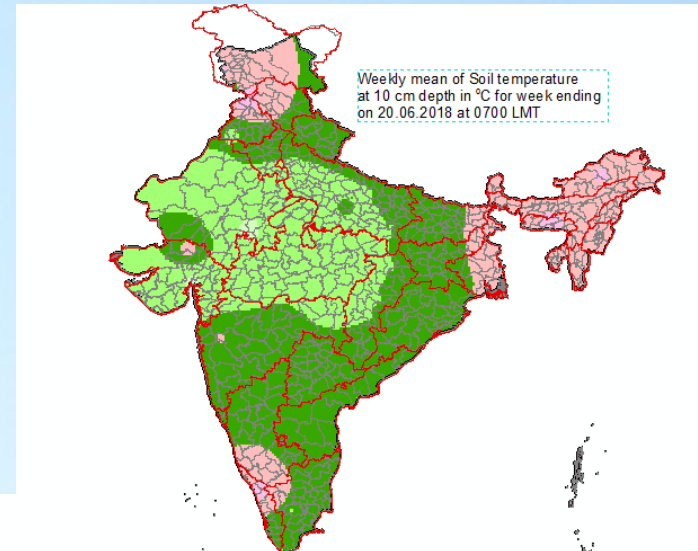

Mean Soil temperatures for the week ending 20.06.2018 at 0700 LMT

Mean Soil temperatures for the week ending 20.06.2018 at 1400 LMT

Anomaly of Mean Soil temperatures for the week ending 20.06.2018 at 0700 LMT

Anomaly of Mean Soil temperatures for the week ending 20.06.2018 at 1400 LMT