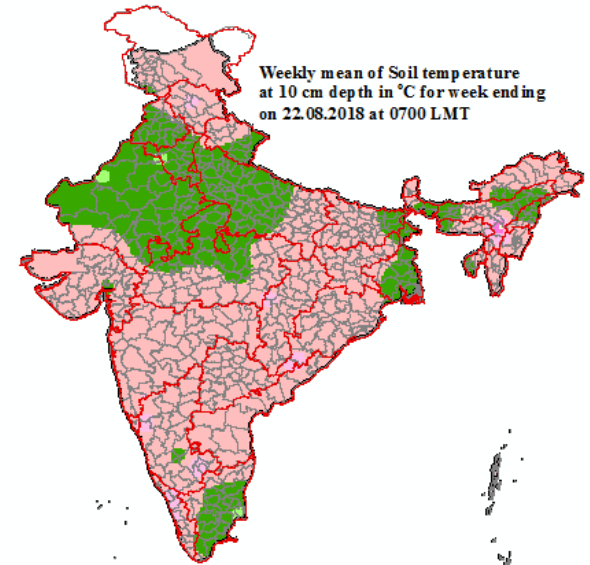

Mean Soil temperatures for the week ending 22.08.2018 at 0700 LMT

Mean Soil temperatures for the week ending 22.08.2018 at 1400 LMT

Anomaly of Mean Soil temperatures for the week ending 22.08.2018 at 0700 LMT

Anomaly of Mean Soil temperatures for the week ending 22.08.2018 at 1400 LMT