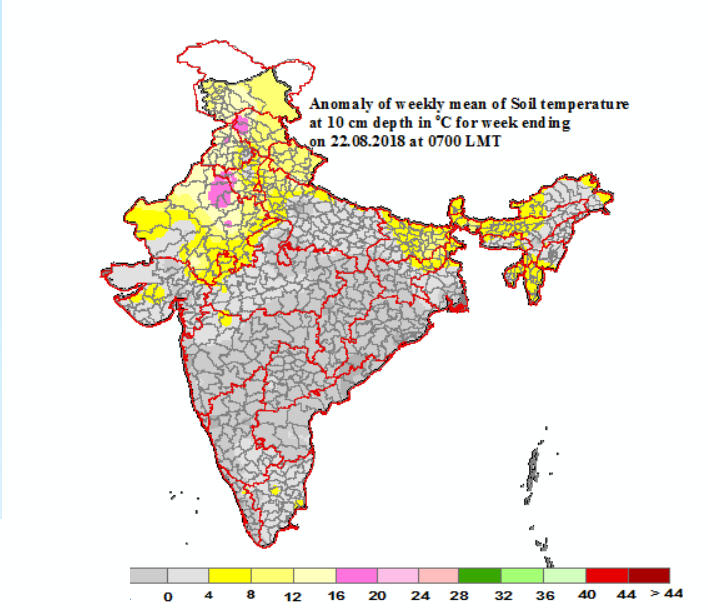

Mean Soil temperatures for the week ending 22.08.2018 at 0700 LMT

Mean Soil temperatures for the week ending 22.08.2018 at 1400 LMT

Anomaly of Mean Soil temperatures for the week ending 22.08.2018 at 0700 LMT

Anomaly of Mean Soil temperatures for the week ending 22.08.2018 at 1400 LMT