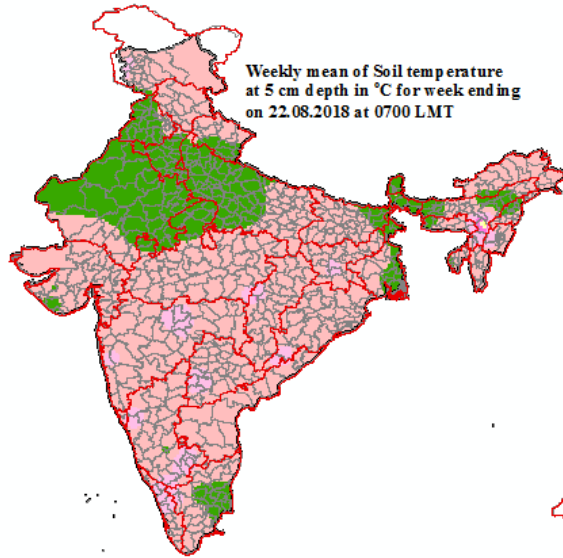

Mean Soil temperatures for the week ending 22.08.2018 at 0700 LMT

Mean Soil temperatures for the week ending 22.08.2018 at 1400 LMT

Anomaly of Mean Soil temperatures for the week ending 22.08.2018 at 0700 LMT

Anomaly of Mean Soil temperatures for the week ending 22.08.2018 at 1400 LMT