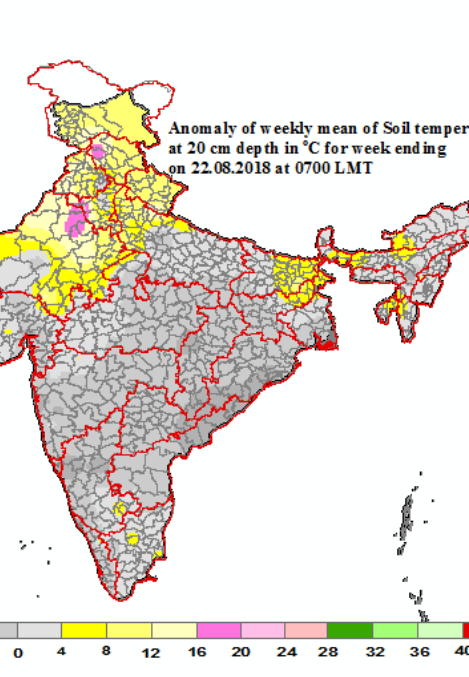

Mean Soil temperatures for the week ending 22.08.2018 at 0700 LMT

Mean Soil temperatures for the week ending 22.08.2018 at 1400 LMT

Anomaly of Mean Soil temperatures for the week ending 22.08.2018 at 0700 LMT

Anomaly of Mean Soil temperatures for the week ending 22.08.2018 at 1400 LMT