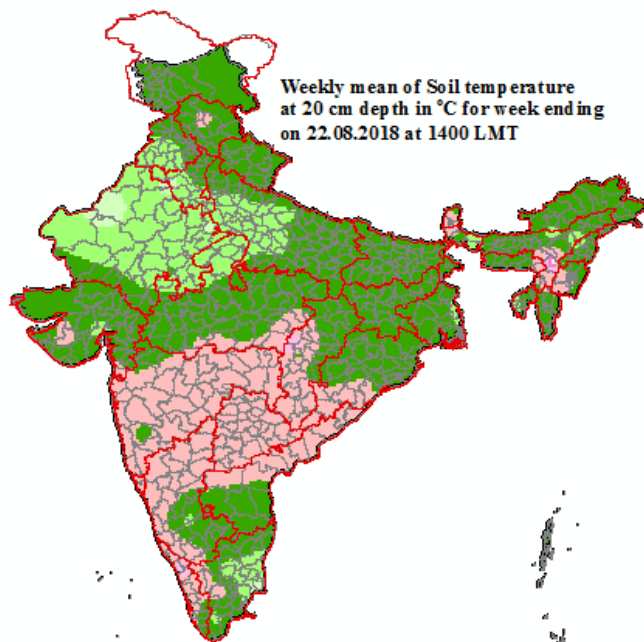

Mean Soil temperatures for the week ending 22.08.2018 at 0700 LMT

Mean Soil temperatures for the week ending 22.08.2018 at 1400 LMT

Anomaly of Mean Soil temperatures for the week ending 22.08.2018 at 0700 LMT

Anomaly of Mean Soil temperatures for the week ending 22.08.2018 at 1400 LMT