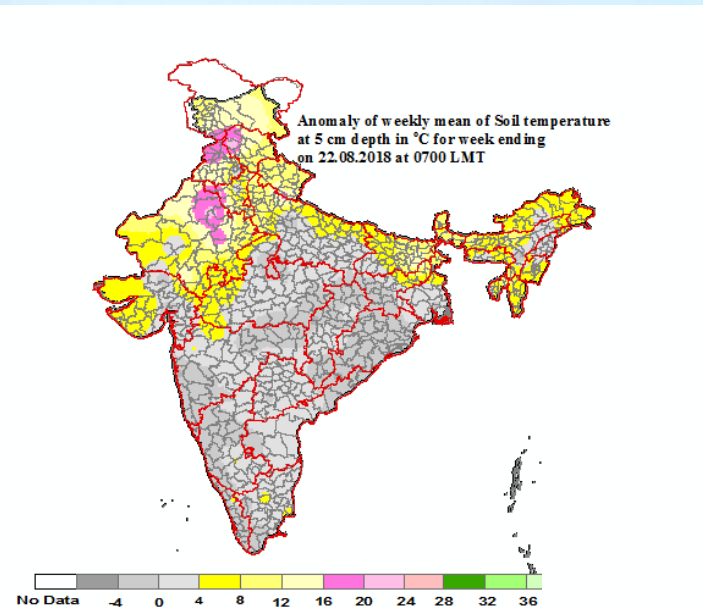

Mean Soil temperatures for the week ending 22.08.2018 at 0700 LMT

Mean Soil temperatures for the week ending 22.08.2018 at 1400 LMT

Anomaly of Mean Soil temperatures for the week ending 22.08.2018 at 0700 LMT

Anomaly of Mean Soil temperatures for the week ending 22.08.2018 at 1400 LMT