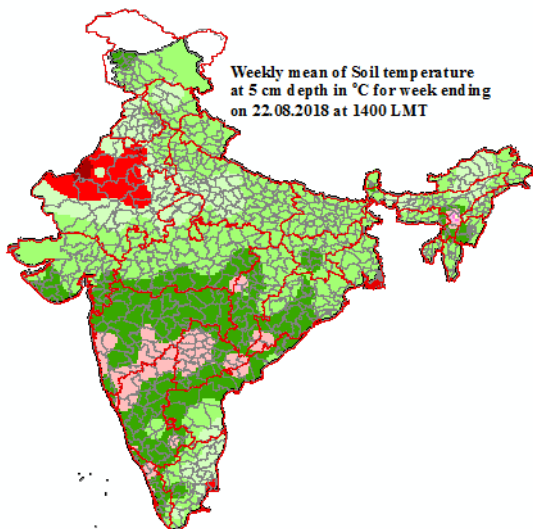

Mean Soil temperatures for the week ending 22.08.2018 at 0700 LMT

Mean Soil temperatures for the week ending 22.08.2018 at 1400 LMT

Anomaly of Mean Soil temperatures for the week ending 22.08.2018 at 0700 LMT

Anomaly of Mean Soil temperatures for the week ending 22.08.2018 at 1400 LMT