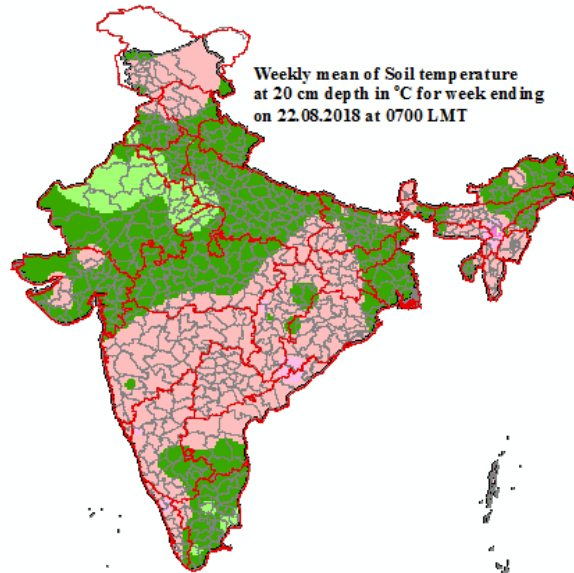

Mean Soil temperatures for the week ending 22.08.2018 at 0700 LMT

Mean Soil temperatures for the week ending 22.08.2018 at 1400 LMT

Anomaly of Mean Soil temperatures for the week ending 22.08.2018 at 0700 LMT

Anomaly of Mean Soil temperatures for the week ending 22.08.2018 at 1400 LMT