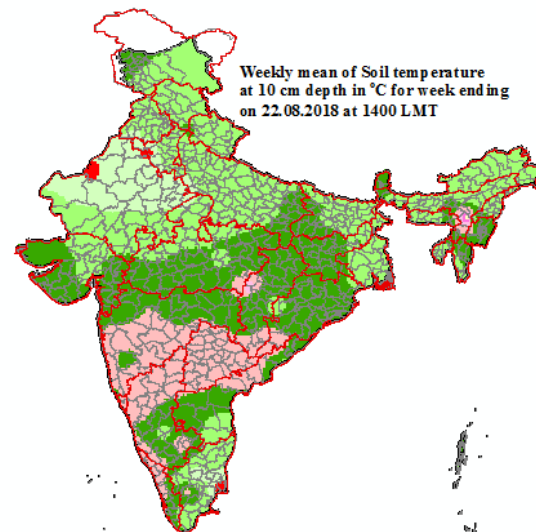

Mean Soil temperatures for the week ending 22.08.2018 at 0700 LMT

Mean Soil temperatures for the week ending 22.08.2018 at 1400 LMT

Anomaly of Mean Soil temperatures for the week ending 22.08.2018 at 0700 LMT

Anomaly of Mean Soil temperatures for the week ending 22.08.2018 at 1400 LMT