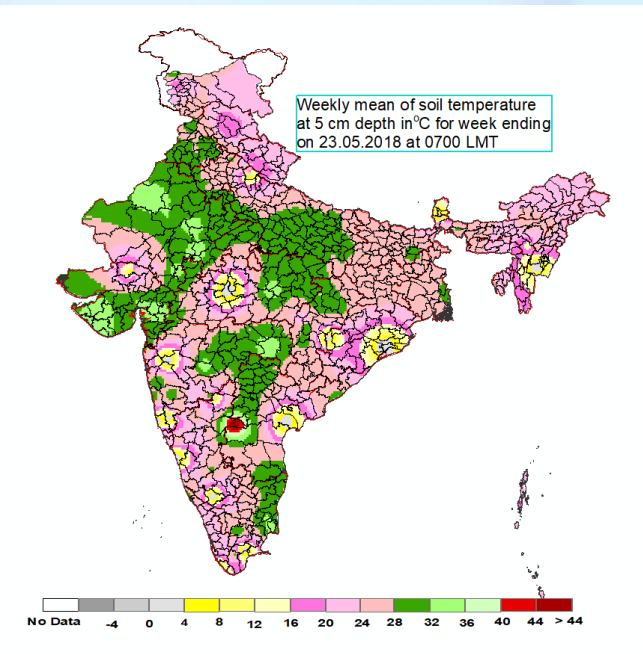

Mean Soil temperatures for the week ending 23.05.2018 at 0700 LMT

Mean Soil temperatures for the week ending 23.05.2018 at 1400 LMT