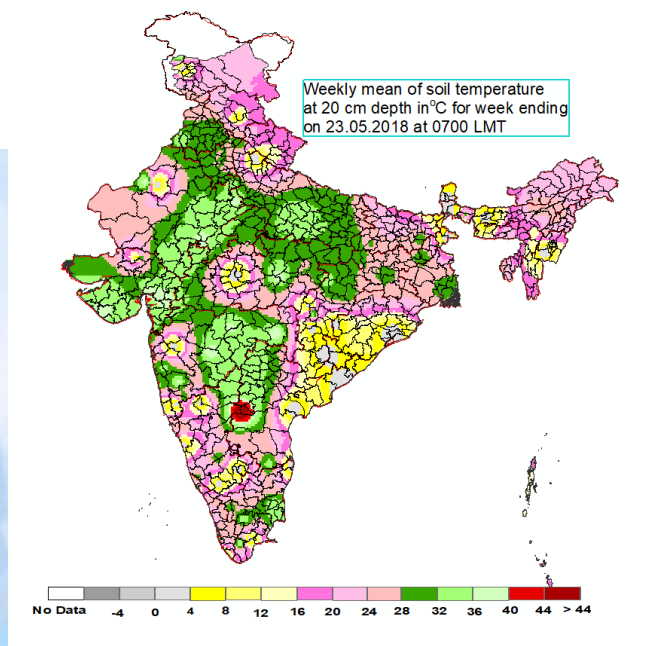

Mean Soil temperatures for the week ending 23.05.2018 at 0700 LMT

Mean Soil temperatures for the week ending 23.05.2018 at 1400 LMT