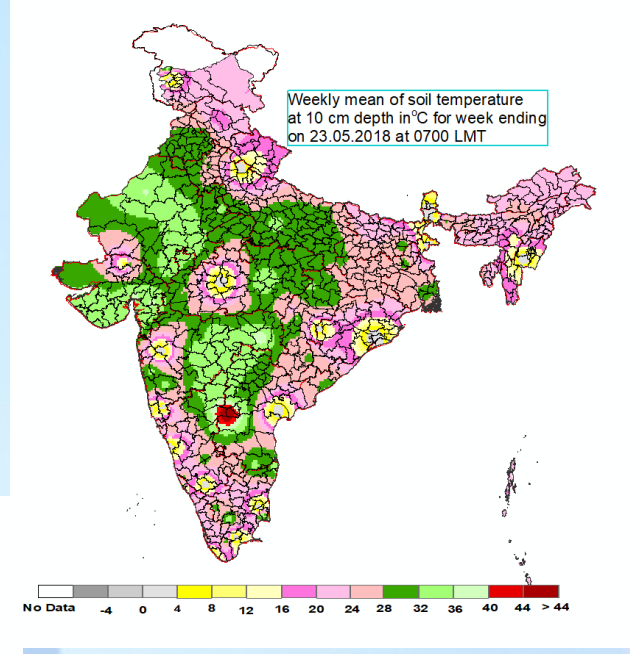

Mean Soil temperatures for the week ending 23.05.2018 at 0700 LMT

Mean Soil temperatures for the week ending 23.05.2018 at 1400 LMT