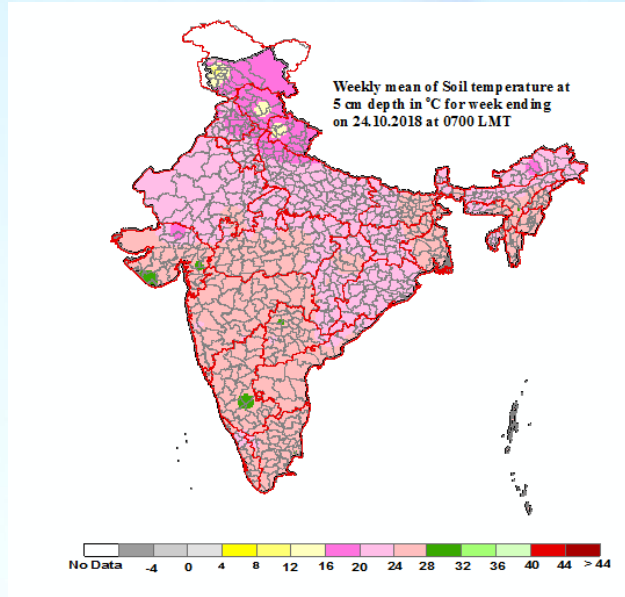

Mean Soil temperatures for the week ending 24.10.2018 at 0700 LMT

Mean Soil temperatures for the week ending 24.10.2018 at 1400 LMT

Anomaly of Mean Soil temperatures for the week ending 24.10.2018 at 0700 LMT

Anomaly of Mean Soil temperatures for the week ending 24.10.2018 at 1400 LMT