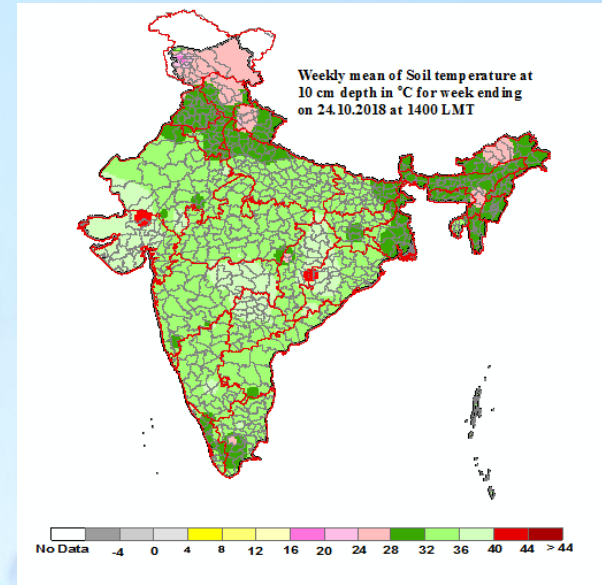

Mean Soil temperatures for the week ending 24.10.2018 at 0700 LMT

Mean Soil temperatures for the week ending 24.10.2018 at 1400 LMT

Anomaly of Mean Soil temperatures for the week ending 24.10.2018 at 0700 LMT

Anomaly of Mean Soil temperatures for the week ending 24.10.2018 at 1400 LMT