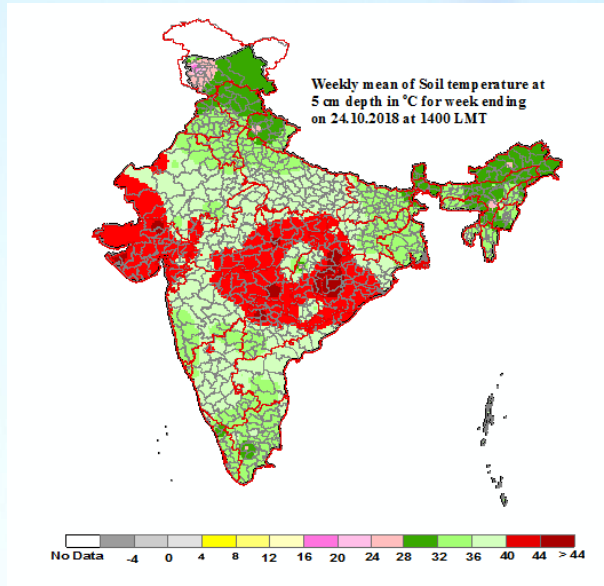

Mean Soil temperatures for the week ending 24.10.2018 at 0700 LMT

Mean Soil temperatures for the week ending 24.10.2018 at 1400 LMT

Anomaly of Mean Soil temperatures for the week ending 24.10.2018 at 0700 LMT

Anomaly of Mean Soil temperatures for the week ending 24.10.2018 at 1400 LMT