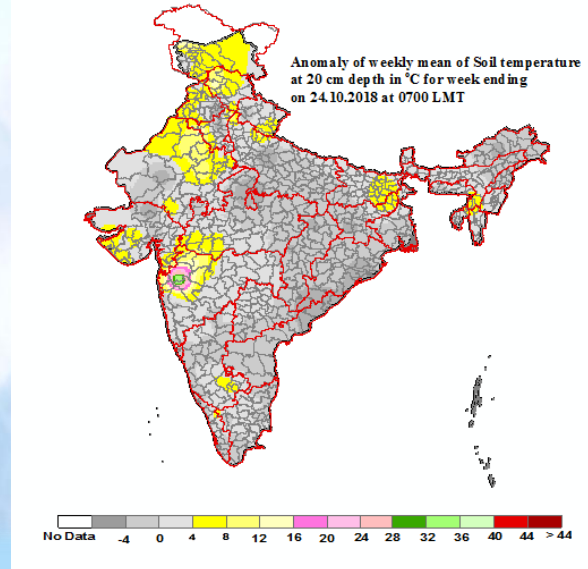

Mean Soil temperatures for the week ending 24.10.2018 at 0700 LMT

Mean Soil temperatures for the week ending 24.10.2018 at 1400 LMT

Anomaly of Mean Soil temperatures for the week ending 24.10.2018 at 0700 LMT

Anomaly of Mean Soil temperatures for the week ending 24.10.2018 at 1400 LMT