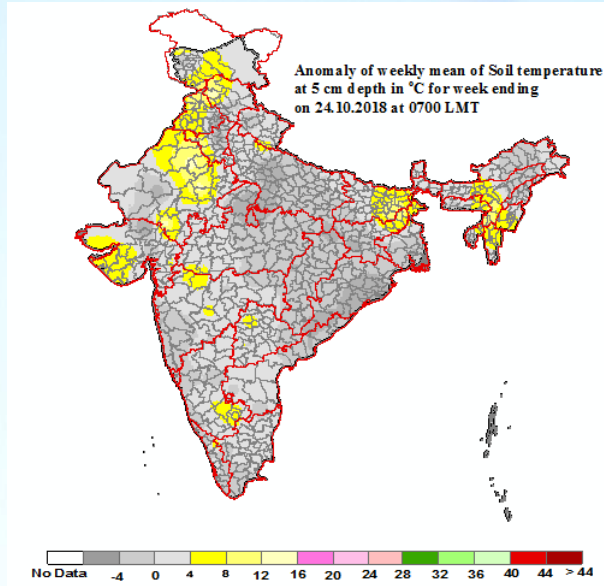

Mean Soil temperatures for the week ending 24.10.2018 at 0700 LMT

Mean Soil temperatures for the week ending 24.10.2018 at 1400 LMT

Anomaly of Mean Soil temperatures for the week ending 24.10.2018 at 0700 LMT

Anomaly of Mean Soil temperatures for the week ending 24.10.2018 at 1400 LMT