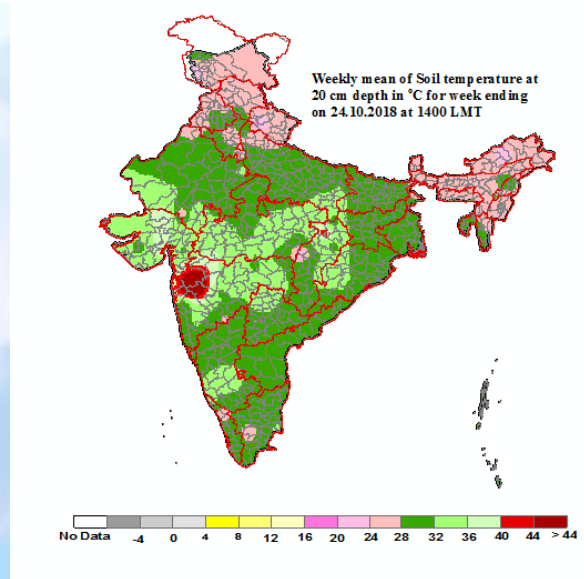

Mean Soil temperatures for the week ending 24.10.2018 at 0700 LMT

Mean Soil temperatures for the week ending 24.10.2018 at 1400 LMT

Anomaly of Mean Soil temperatures for the week ending 24.10.2018 at 0700 LMT

Anomaly of Mean Soil temperatures for the week ending 24.10.2018 at 1400 LMT