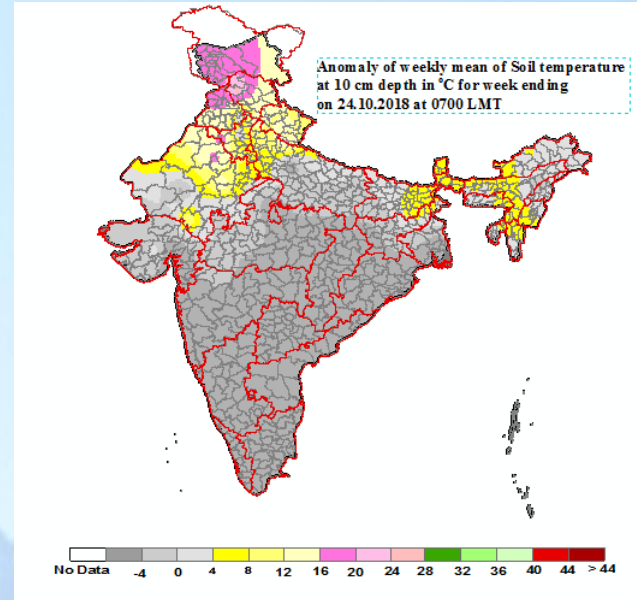

Mean Soil temperatures for the week ending 24.10.2018 at 0700 LMT

Mean Soil temperatures for the week ending 24.10.2018 at 1400 LMT

Anomaly of Mean Soil temperatures for the week ending 24.10.2018 at 0700 LMT

Anomaly of Mean Soil temperatures for the week ending 24.10.2018 at 1400 LMT