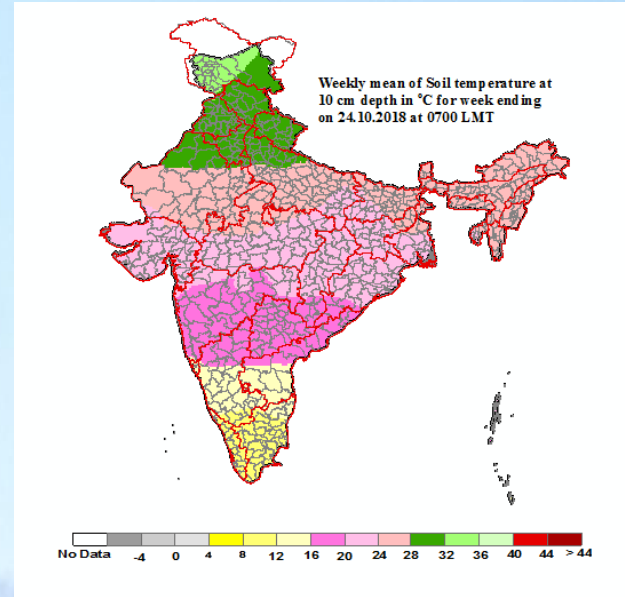

Mean Soil temperatures for the week ending 24.10.2018 at 0700 LMT

Mean Soil temperatures for the week ending 24.10.2018 at 1400 LMT

Anomaly of Mean Soil temperatures for the week ending 24.10.2018 at 0700 LMT

Anomaly of Mean Soil temperatures for the week ending 24.10.2018 at 1400 LMT