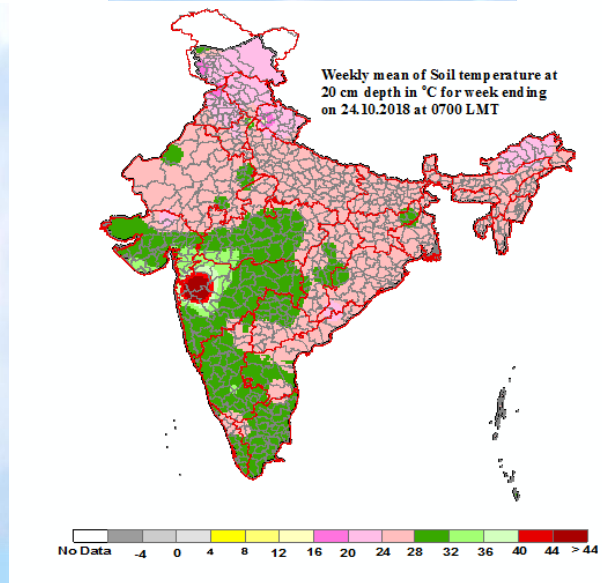

Mean Soil temperatures for the week ending 24.10.2018 at 0700 LMT

Mean Soil temperatures for the week ending 24.10.2018 at 1400 LMT

Anomaly of Mean Soil temperatures for the week ending 24.10.2018 at 0700 LMT

Anomaly of Mean Soil temperatures for the week ending 24.10.2018 at 1400 LMT