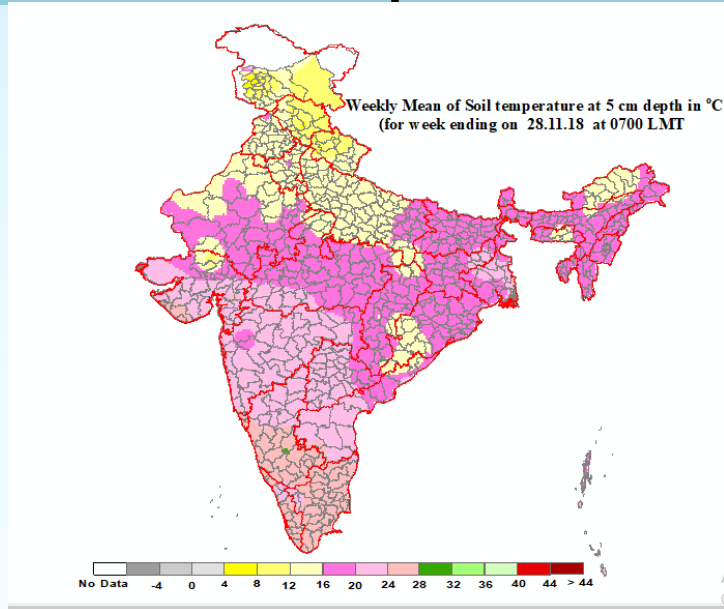

Mean Soil temperatures for the week ending 28.11.2018 at 0700 LMT

Mean Soil temperatures for the week ending 28.11.2018 at 1400 LMT

Anomaly of Mean Soil temperatures for the week ending 28.11.2018 at 0700 LMT

Anomaly of Mean Soil temperatures for the week ending 28.11.2018 at 1400 LMT