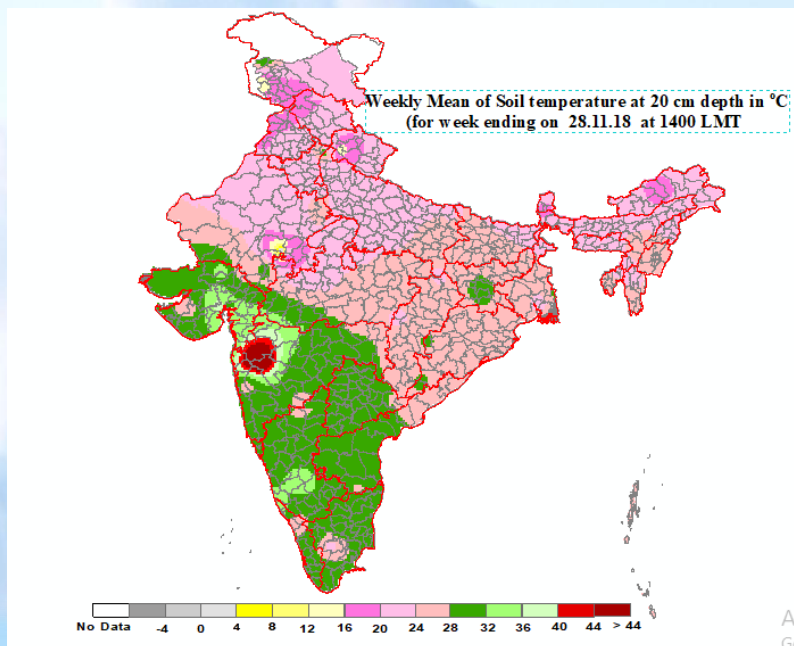

Mean Soil temperatures for the week ending 28.11.2018 at 0700 LMT

Mean Soil temperatures for the week ending 28.11.2018 at 1400 LMT

Anomaly of Mean Soil temperatures for the week ending 28.11.2018 at 0700 LMT

Anomaly of Mean Soil temperatures for the week ending 28.11.2018 at 1400 LMT