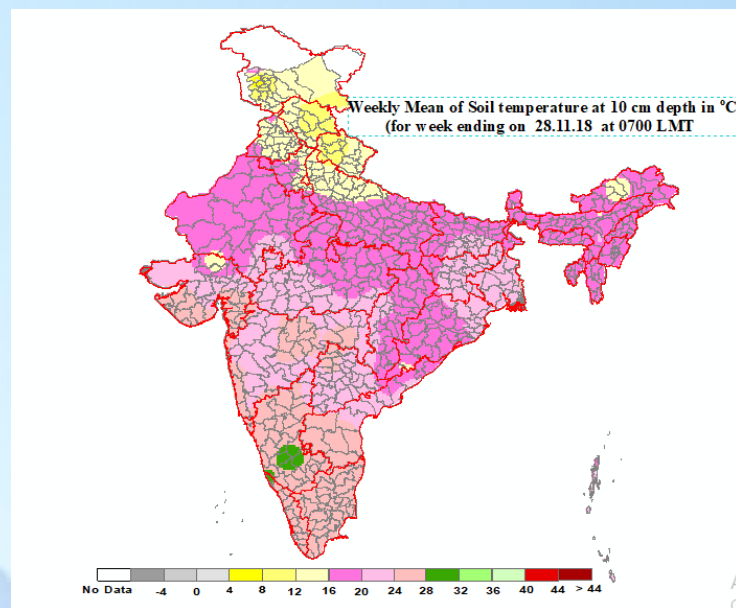

Mean Soil temperatures for the week ending 28.11.2018 at 0700 LMT

Mean Soil temperatures for the week ending 28.11.2018 at 1400 LMT

Anomaly of Mean Soil temperatures for the week ending 28.11.2018 at 0700 LMT

Anomaly of Mean Soil temperatures for the week ending 28.11.2018 at 1400 LMT