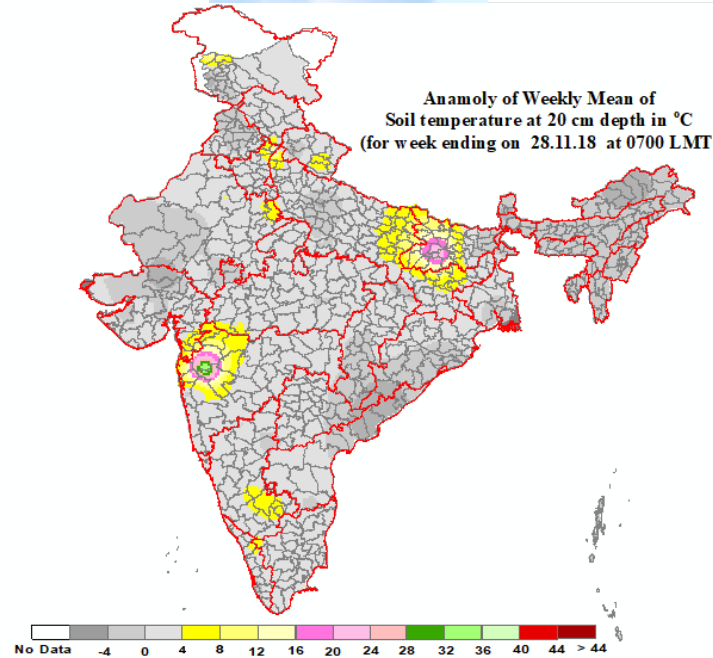

Mean Soil temperatures for the week ending 28.11.2018 at 0700 LMT

Mean Soil temperatures for the week ending 28.11.2018 at 1400 LMT

Anomaly of Mean Soil temperatures for the week ending 28.11.2018 at 0700 LMT

Anomaly of Mean Soil temperatures for the week ending 28.11.2018 at 1400 LMT