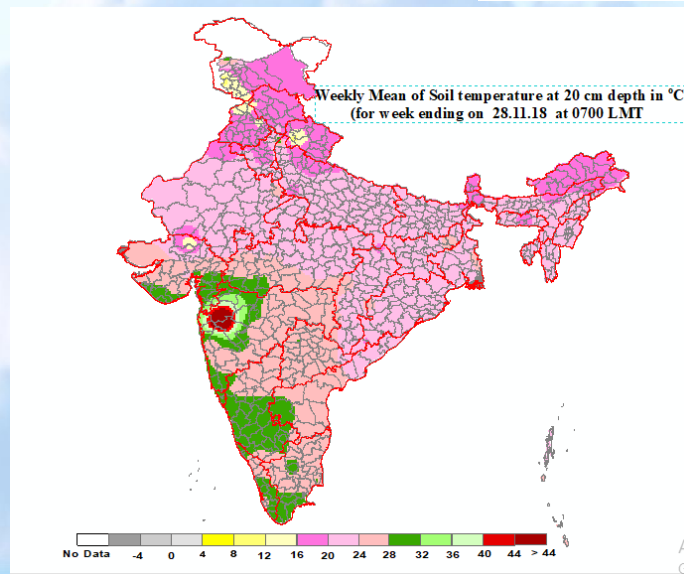

Mean Soil temperatures for the week ending 28.11.2018 at 0700 LMT

Mean Soil temperatures for the week ending 28.11.2018 at 1400 LMT

Anomaly of Mean Soil temperatures for the week ending 28.11.2018 at 0700 LMT

Anomaly of Mean Soil temperatures for the week ending 28.11.2018 at 1400 LMT