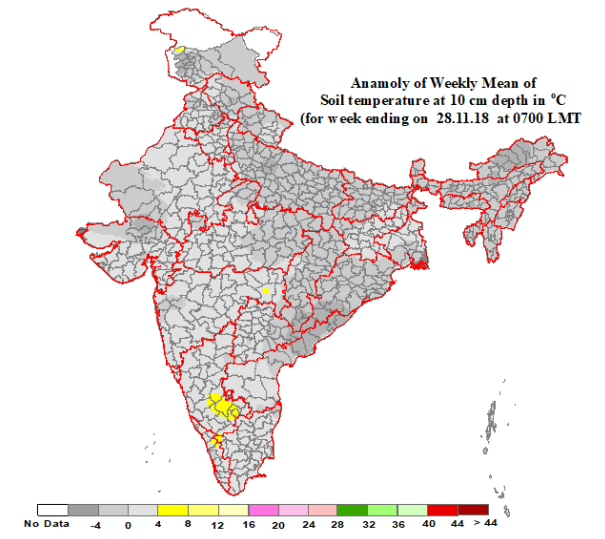

Mean Soil temperatures for the week ending 28.11.2018 at 0700 LMT

Mean Soil temperatures for the week ending 28.11.2018 at 1400 LMT

Anomaly of Mean Soil temperatures for the week ending 28.11.2018 at 0700 LMT

Anomaly of Mean Soil temperatures for the week ending 28.11.2018 at 1400 LMT