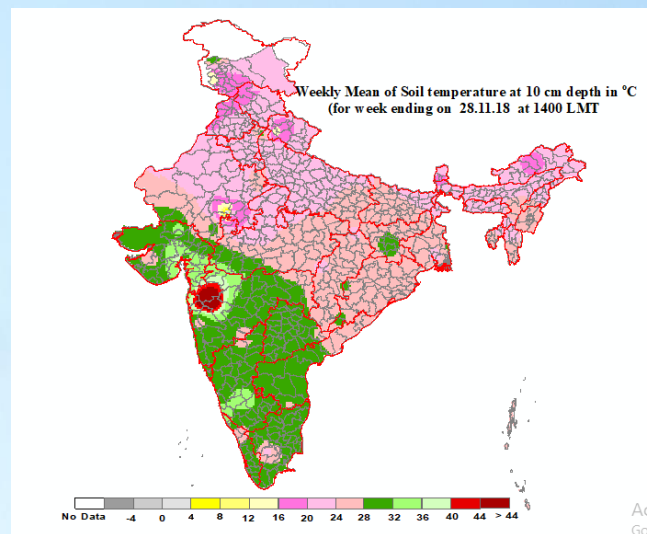

Mean Soil temperatures for the week ending 28.11.2018 at 0700 LMT

Mean Soil temperatures for the week ending 28.11.2018 at 1400 LMT

Anomaly of Mean Soil temperatures for the week ending 28.11.2018 at 0700 LMT

Anomaly of Mean Soil temperatures for the week ending 28.11.2018 at 1400 LMT