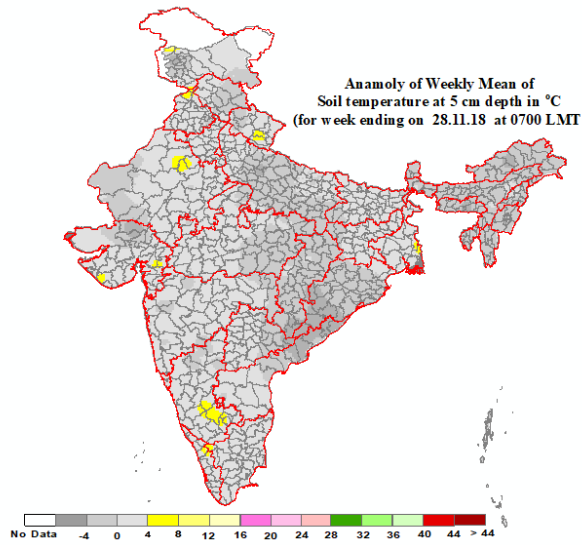

Mean Soil temperatures for the week ending 28.11.2018 at 0700 LMT

Mean Soil temperatures for the week ending 28.11.2018 at 1400 LMT

Anomaly of Mean Soil temperatures for the week ending 28.11.2018 at 0700 LMT

Anomaly of Mean Soil temperatures for the week ending 28.11.2018 at 1400 LMT