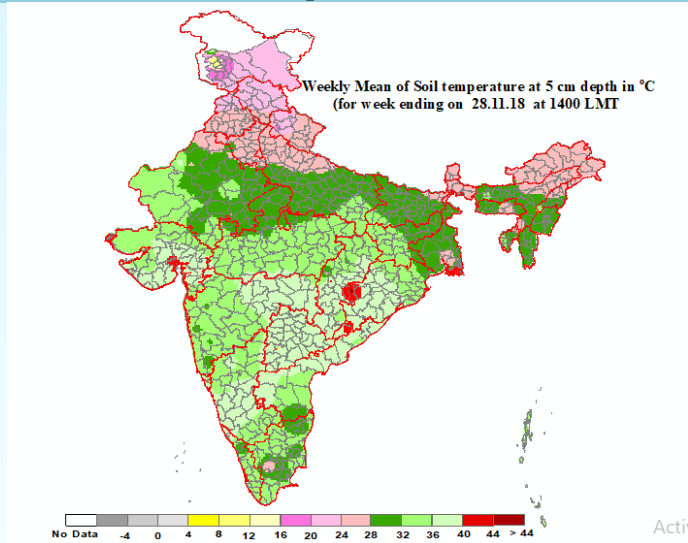

Mean Soil temperatures for the week ending 28.11.2018 at 0700 LMT

Mean Soil temperatures for the week ending 28.11.2018 at 1400 LMT

Anomaly of Mean Soil temperatures for the week ending 28.11.2018 at 0700 LMT

Anomaly of Mean Soil temperatures for the week ending 28.11.2018 at 1400 LMT