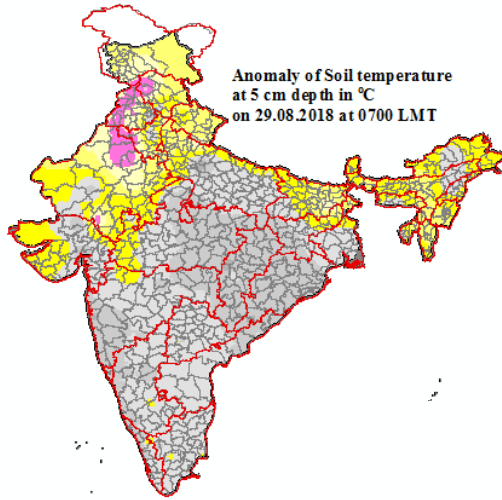

Mean Soil temperatures for the week ending 29.08.2018 at 0700 LMT

Mean Soil temperatures for the week ending 29.08.2018 at 1400 LMT

Anomaly of Mean Soil temperatures for the week ending 29.08.2018 at 0700 LMT

Anomaly of Mean Soil temperatures for the week ending 29.08.2018 at 1400 LMT