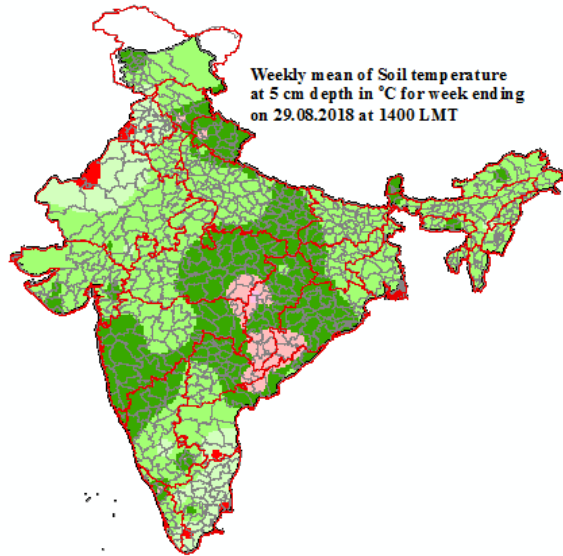

Mean Soil temperatures for the week ending 29.08.2018 at 0700 LMT

Mean Soil temperatures for the week ending 29.08.2018 at 1400 LMT

Anomaly of Mean Soil temperatures for the week ending 29.08.2018 at 0700 LMT

Anomaly of Mean Soil temperatures for the week ending 29.08.2018 at 1400 LMT