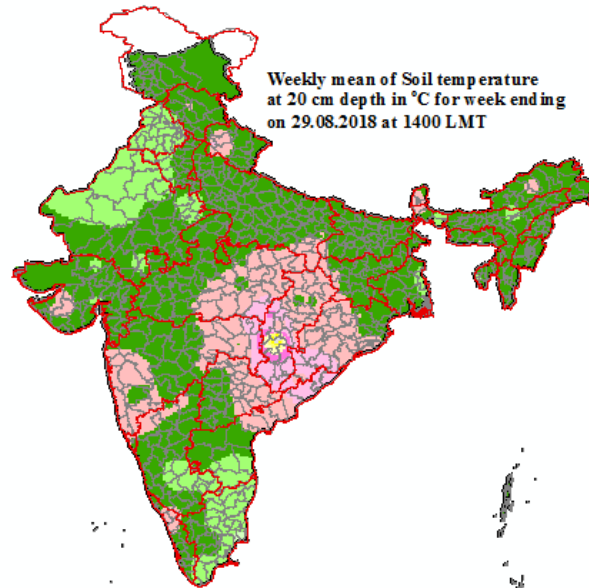

Mean Soil temperatures for the week ending 29.08.2018 at 0700 LMT

Mean Soil temperatures for the week ending 29.08.2018 at 1400 LMT

Anomaly of Mean Soil temperatures for the week ending 29.08.2018 at 0700 LMT

Anomaly of Mean Soil temperatures for the week ending 29.08.2018 at 1400 LMT