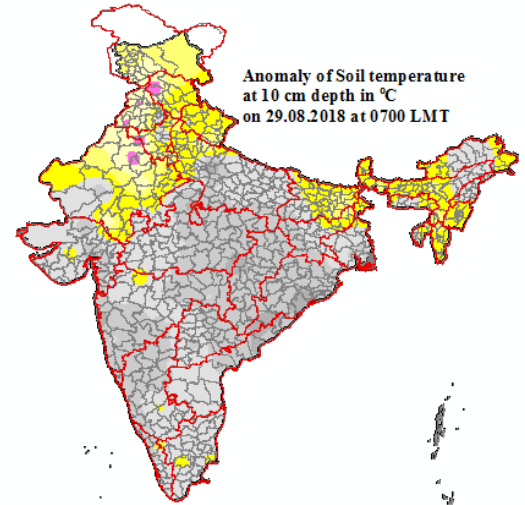

Mean Soil temperatures for the week ending 29.08.2018 at 0700 LMT

Mean Soil temperatures for the week ending 29.08.2018 at 1400 LMT

Anomaly of Mean Soil temperatures for the week ending 29.08.2018 at 0700 LMT

Anomaly of Mean Soil temperatures for the week ending 29.08.2018 at 1400 LMT