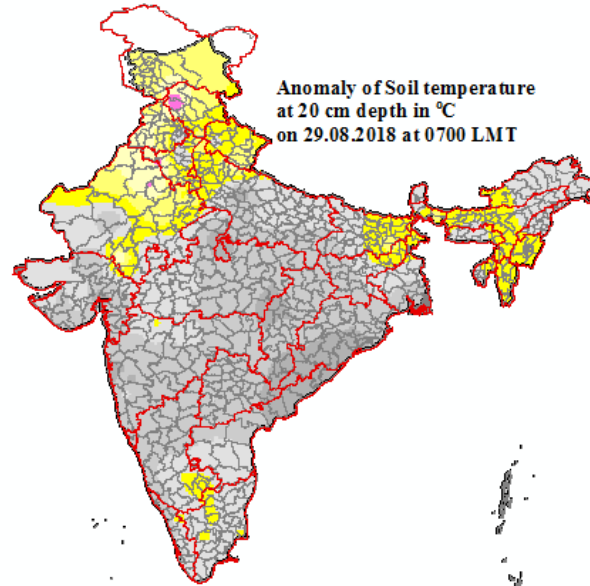

Mean Soil temperatures for the week ending 29.08.2018 at 0700 LMT

Mean Soil temperatures for the week ending 29.08.2018 at 1400 LMT

Anomaly of Mean Soil temperatures for the week ending 29.08.2018 at 0700 LMT

Anomaly of Mean Soil temperatures for the week ending 29.08.2018 at 1400 LMT