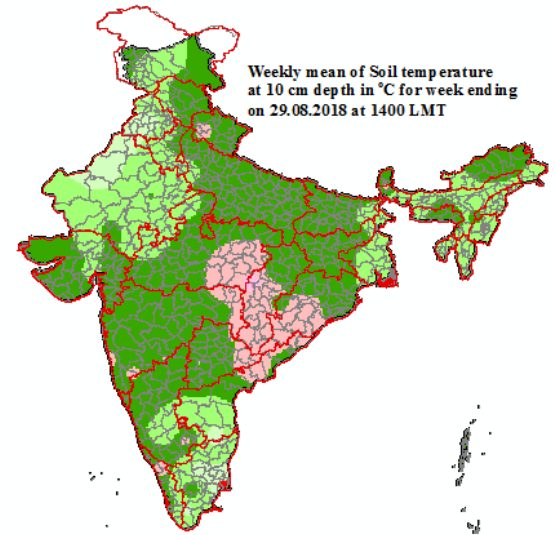

Mean Soil temperatures for the week ending 29.08.2018 at 0700 LMT

Mean Soil temperatures for the week ending 29.08.2018 at 1400 LMT

Anomaly of Mean Soil temperatures for the week ending 29.08.2018 at 0700 LMT

Anomaly of Mean Soil temperatures for the week ending 29.08.2018 at 1400 LMT