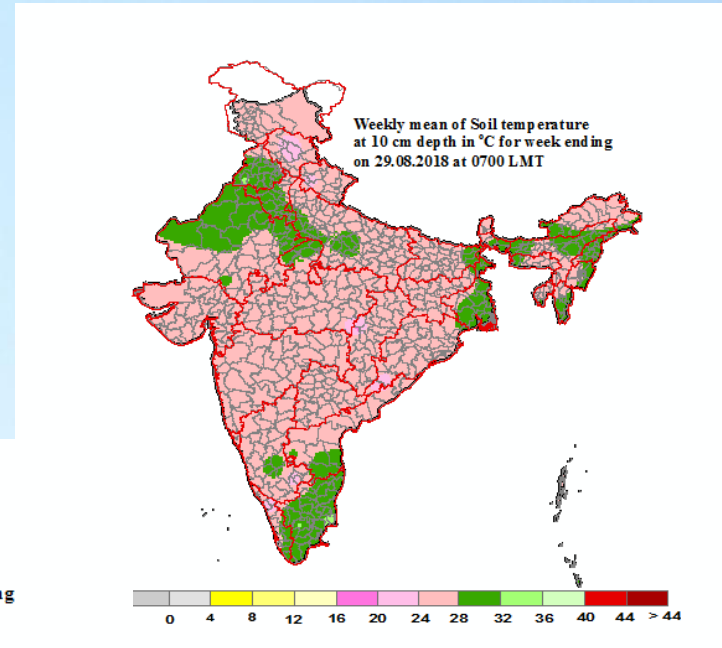

Mean Soil temperatures for the week ending 29.08.2018 at 0700 LMT

Mean Soil temperatures for the week ending 29.08.2018 at 1400 LMT

Anomaly of Mean Soil temperatures for the week ending 29.08.2018 at 0700 LMT

Anomaly of Mean Soil temperatures for the week ending 29.08.2018 at 1400 LMT