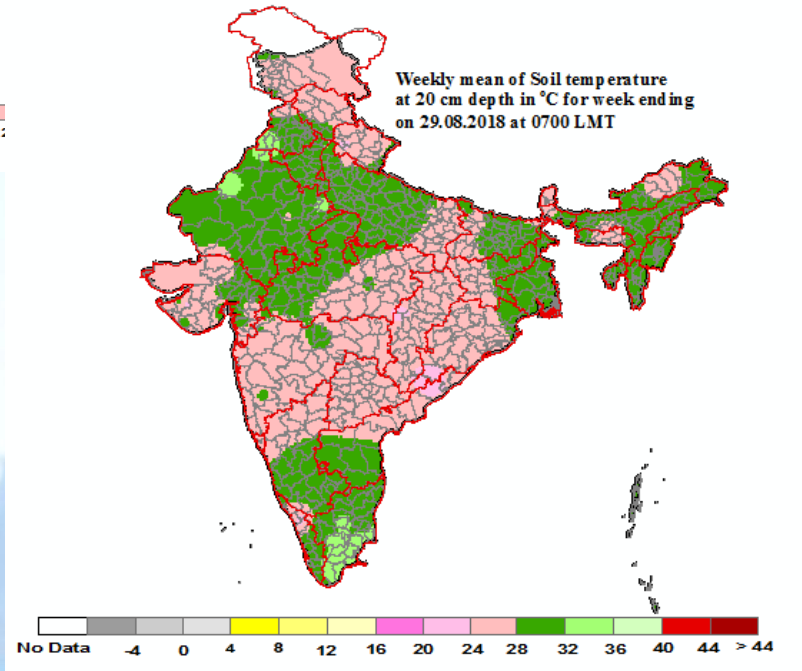

Mean Soil temperatures for the week ending 29.08.2018 at 0700 LMT

Mean Soil temperatures for the week ending 29.08.2018 at 1400 LMT

Anomaly of Mean Soil temperatures for the week ending 29.08.2018 at 0700 LMT

Anomaly of Mean Soil temperatures for the week ending 29.08.2018 at 1400 LMT