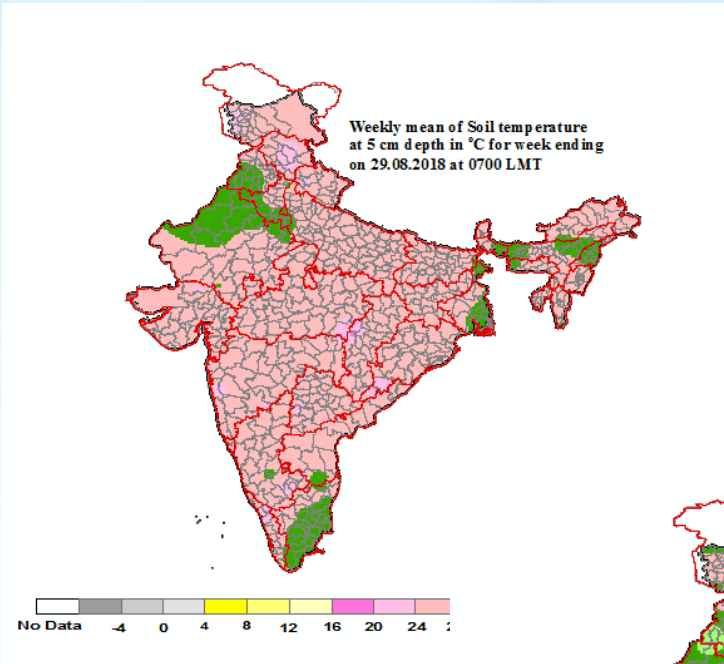

Mean Soil temperatures for the week ending 29.08.2018 at 0700 LMT

Mean Soil temperatures for the week ending 29.08.2018 at 1400 LMT

Anomaly of Mean Soil temperatures for the week ending 29.08.2018 at 0700 LMT

Anomaly of Mean Soil temperatures for the week ending 29.08.2018 at 1400 LMT