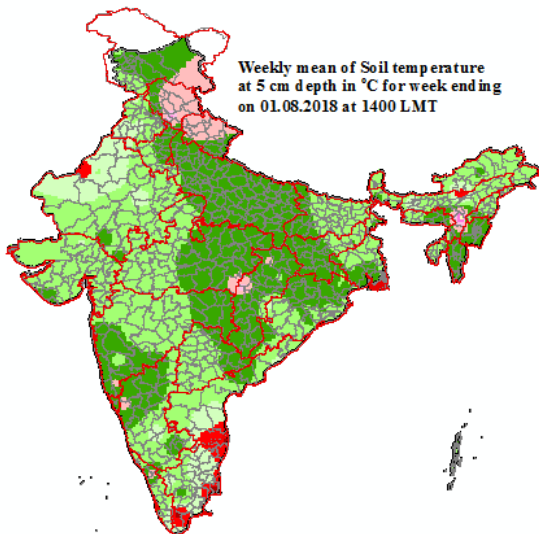

Mean Soil temperatures for the week ending 01.08.2018 at 0700 LMT

Mean Soil temperatures for the week ending 01.08.2018 at 1400 LMT

Anomaly of Mean Soil temperatures for the week ending 01.08.2018 at 0700 LMT

Anomaly of Mean Soil temperatures for the week ending 01.08.2018 at 1400 LMT