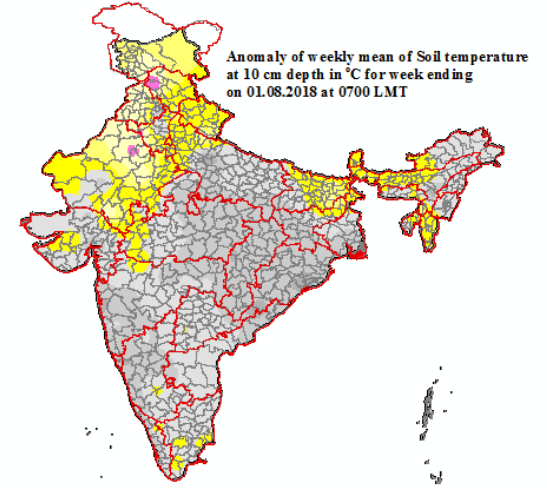

Mean Soil temperatures for the week ending 01.08.2018 at 0700 LMT

Mean Soil temperatures for the week ending 01.08.2018 at 1400 LMT

Anomaly of Mean Soil temperatures for the week ending 01.08.2018 at 0700 LMT

Anomaly of Mean Soil temperatures for the week ending 01.08.2018 at 1400 LMT