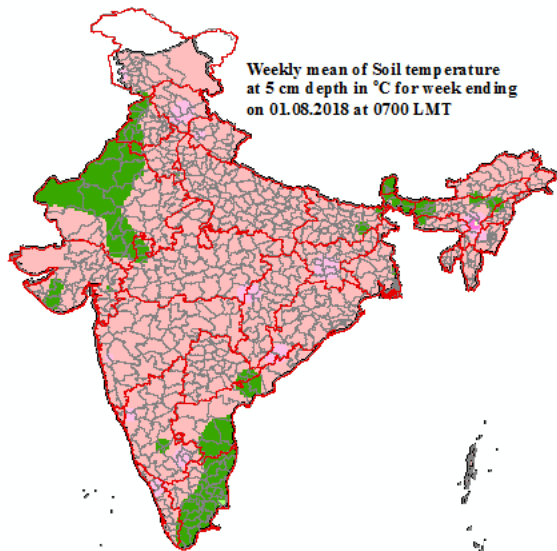

Mean Soil temperatures for the week ending 01.08.2018 at 0700 LMT

Mean Soil temperatures for the week ending 01.08.2018 at 1400 LMT

Anomaly of Mean Soil temperatures for the week ending 01.08.2018 at 0700 LMT

Anomaly of Mean Soil temperatures for the week ending 01.08.2018 at 1400 LMT