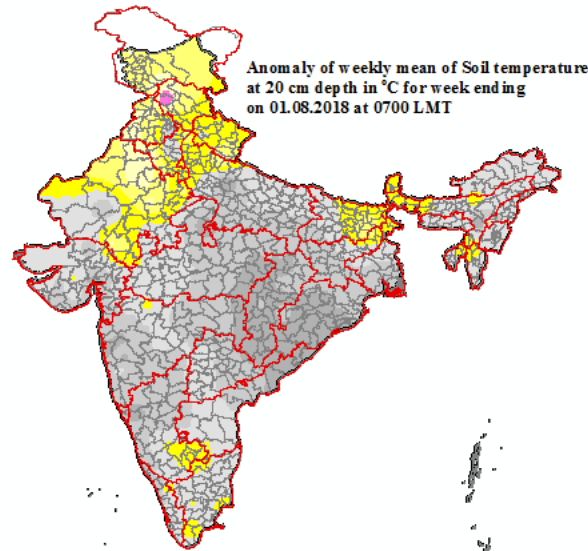

Mean Soil temperatures for the week ending 01.08.2018 at 0700 LMT

Mean Soil temperatures for the week ending 01.08.2018 at 1400 LMT

Anomaly of Mean Soil temperatures for the week ending 01.08.2018 at 0700 LMT

Anomaly of Mean Soil temperatures for the week ending 01.08.2018 at 1400 LMT