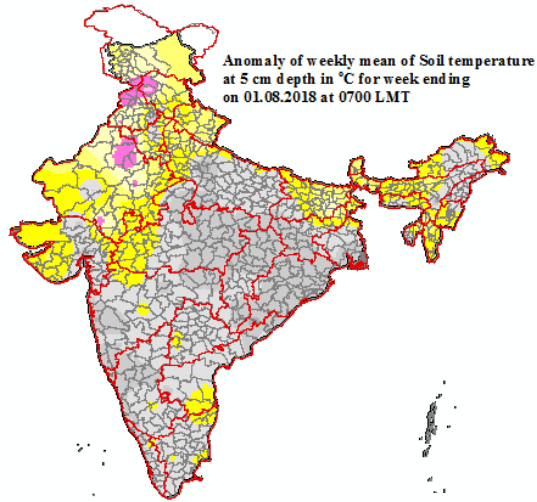

Mean Soil temperatures for the week ending 01.08.2018 at 0700 LMT

Mean Soil temperatures for the week ending 01.08.2018 at 1400 LMT

Anomaly of Mean Soil temperatures for the week ending 01.08.2018 at 0700 LMT

Anomaly of Mean Soil temperatures for the week ending 01.08.2018 at 1400 LMT