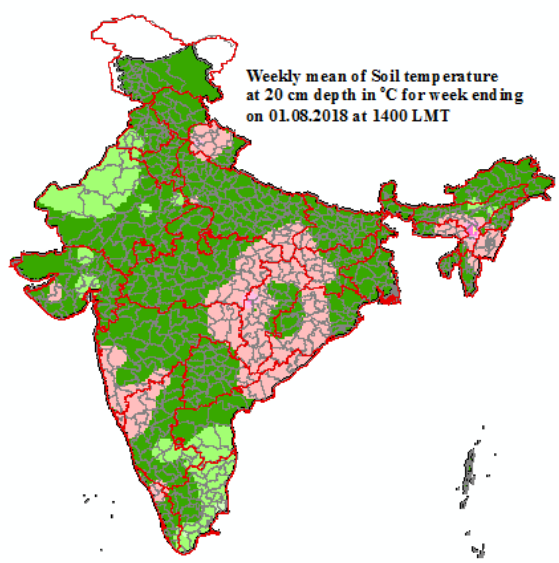

Mean Soil temperatures for the week ending 01.08.2018 at 0700 LMT

Mean Soil temperatures for the week ending 01.08.2018 at 1400 LMT

Anomaly of Mean Soil temperatures for the week ending 01.08.2018 at 0700 LMT

Anomaly of Mean Soil temperatures for the week ending 01.08.2018 at 1400 LMT