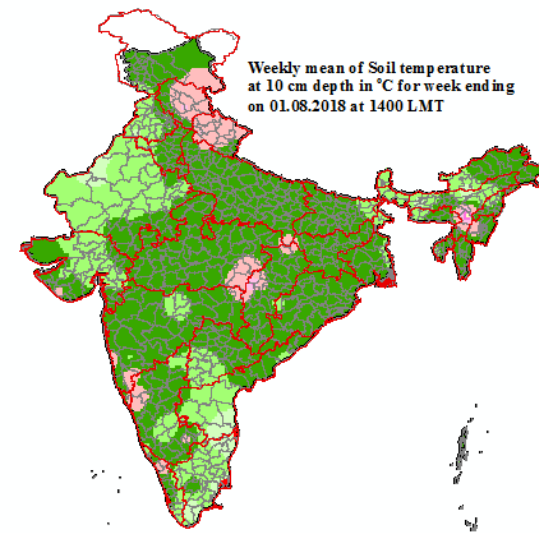

Mean Soil temperatures for the week ending 01.08.2018 at 0700 LMT

Mean Soil temperatures for the week ending 01.08.2018 at 1400 LMT

Anomaly of Mean Soil temperatures for the week ending 01.08.2018 at 0700 LMT

Anomaly of Mean Soil temperatures for the week ending 01.08.2018 at 1400 LMT