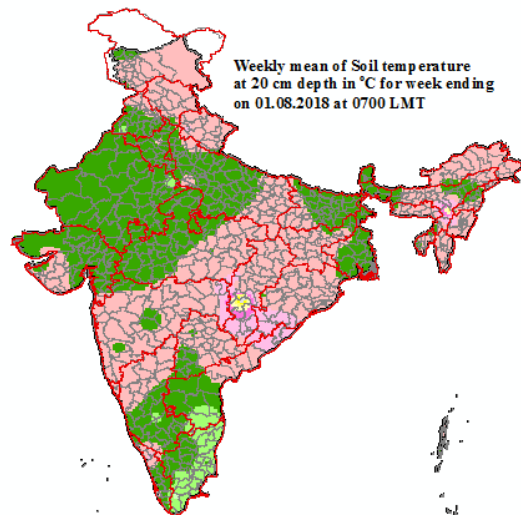

Mean Soil temperatures for the week ending 01.08.2018 at 0700 LMT

Mean Soil temperatures for the week ending 01.08.2018 at 1400 LMT

Anomaly of Mean Soil temperatures for the week ending 01.08.2018 at 0700 LMT

Anomaly of Mean Soil temperatures for the week ending 01.08.2018 at 1400 LMT