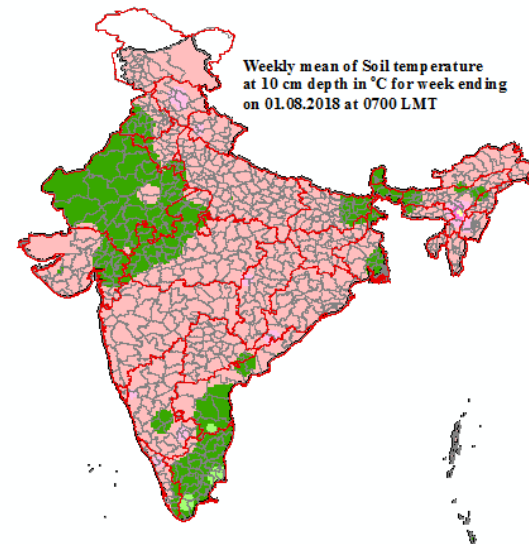

Mean Soil temperatures for the week ending 01.08.2018 at 0700 LMT

Mean Soil temperatures for the week ending 01.08.2018 at 1400 LMT

Anomaly of Mean Soil temperatures for the week ending 01.08.2018 at 0700 LMT

Anomaly of Mean Soil temperatures for the week ending 01.08.2018 at 1400 LMT