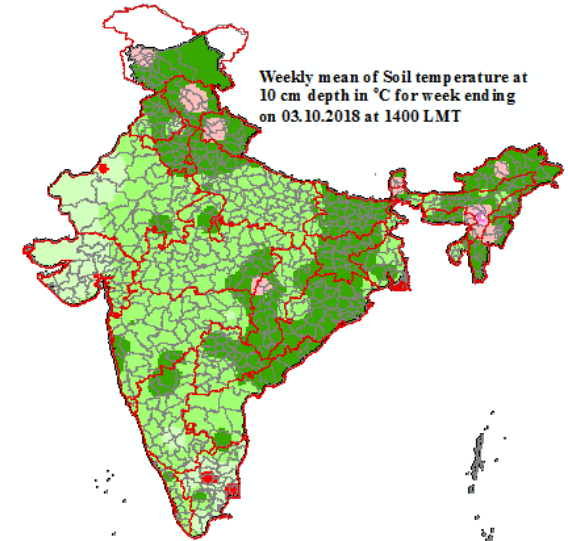

Mean Soil temperatures for the week ending 03.10.2018 at 0700 LMT

Mean Soil temperatures for the week ending 03.10.2018 at 1400 LMT

Anomaly of Mean Soil temperatures for the week ending 03.10.2018 at 0700 LMT

Anomaly of Mean Soil temperatures for the week ending 03.10.2018 at 1400 LMT