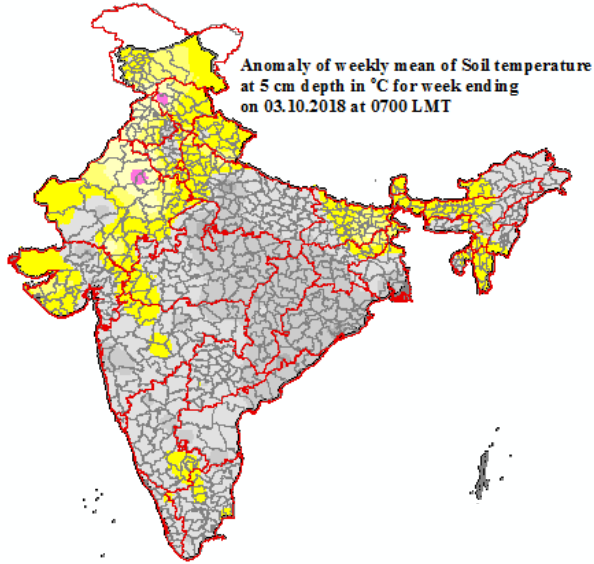

Mean Soil temperatures for the week ending 03.10.2018 at 0700 LMT

Mean Soil temperatures for the week ending 03.10.2018 at 1400 LMT

Anomaly of Mean Soil temperatures for the week ending 03.10.2018 at 0700 LMT

Anomaly of Mean Soil temperatures for the week ending 03.10.2018 at 1400 LMT