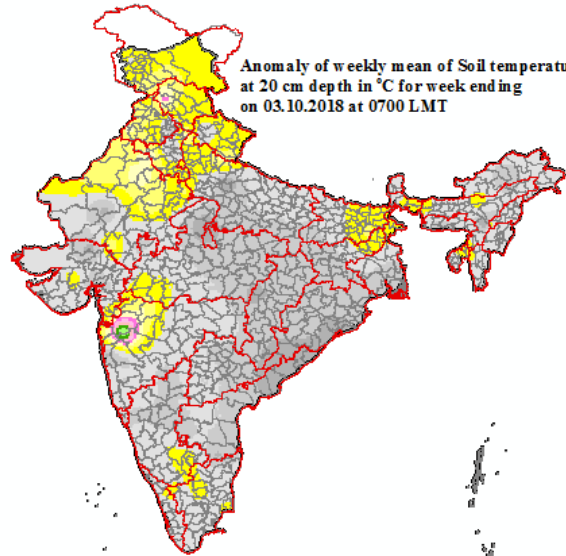

Mean Soil temperatures for the week ending 03.10.2018 at 0700 LMT

Mean Soil temperatures for the week ending 03.10.2018 at 1400 LMT

Anomaly of Mean Soil temperatures for the week ending 03.10.2018 at 0700 LMT

Anomaly of Mean Soil temperatures for the week ending 03.10.2018 at 1400 LMT