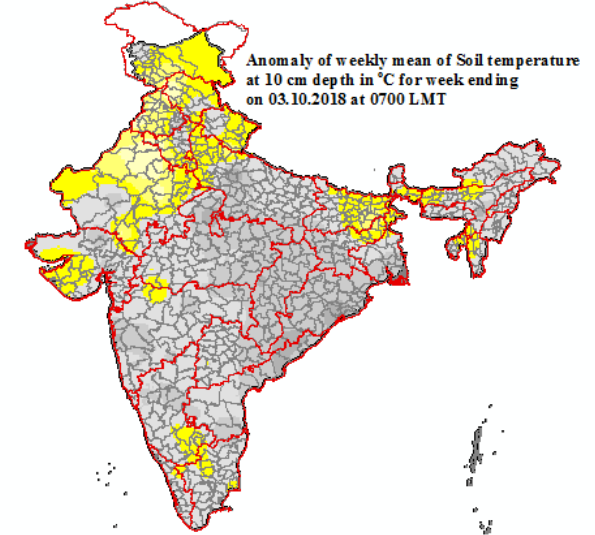

Mean Soil temperatures for the week ending 03.10.2018 at 0700 LMT

Mean Soil temperatures for the week ending 03.10.2018 at 1400 LMT

Anomaly of Mean Soil temperatures for the week ending 03.10.2018 at 0700 LMT

Anomaly of Mean Soil temperatures for the week ending 03.10.2018 at 1400 LMT