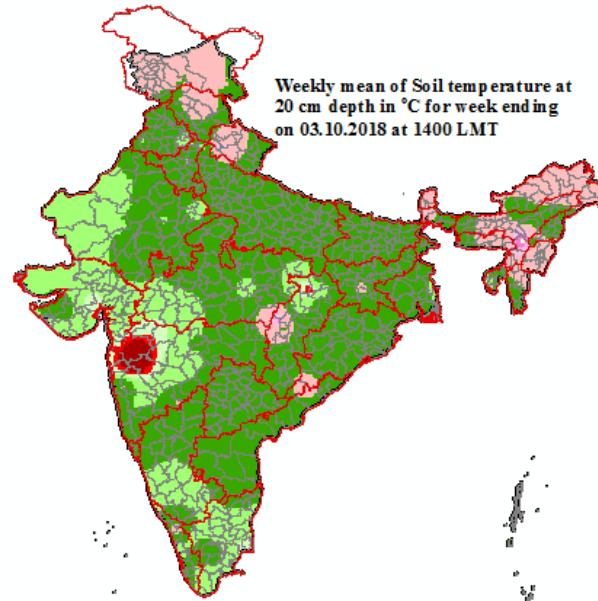

Mean Soil temperatures for the week ending 03.10.2018 at 0700 LMT

Mean Soil temperatures for the week ending 03.10.2018 at 1400 LMT

Anomaly of Mean Soil temperatures for the week ending 03.10.2018 at 0700 LMT

Anomaly of Mean Soil temperatures for the week ending 03.10.2018 at 1400 LMT