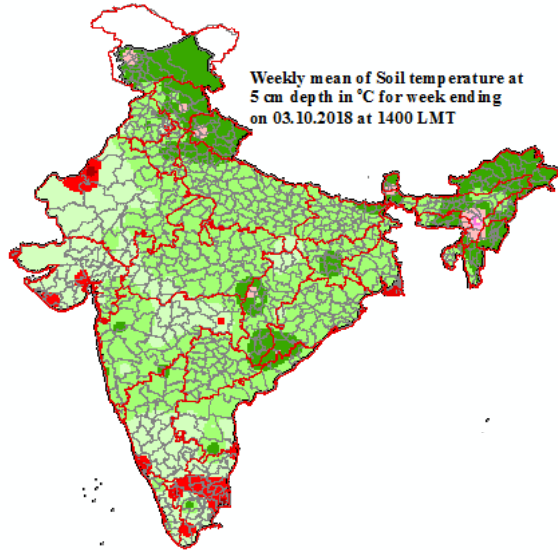

Mean Soil temperatures for the week ending 03.10.2018 at 0700 LMT

Mean Soil temperatures for the week ending 03.10.2018 at 1400 LMT

Anomaly of Mean Soil temperatures for the week ending 03.10.2018 at 0700 LMT

Anomaly of Mean Soil temperatures for the week ending 03.10.2018 at 1400 LMT