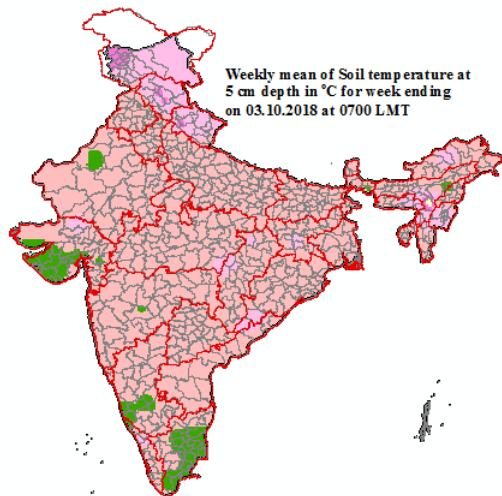

Mean Soil temperatures for the week ending 03.10.2018 at 0700 LMT

Mean Soil temperatures for the week ending 03.10.2018 at 1400 LMT

Anomaly of Mean Soil temperatures for the week ending 03.10.2018 at 0700 LMT

Anomaly of Mean Soil temperatures for the week ending 03.10.2018 at 1400 LMT