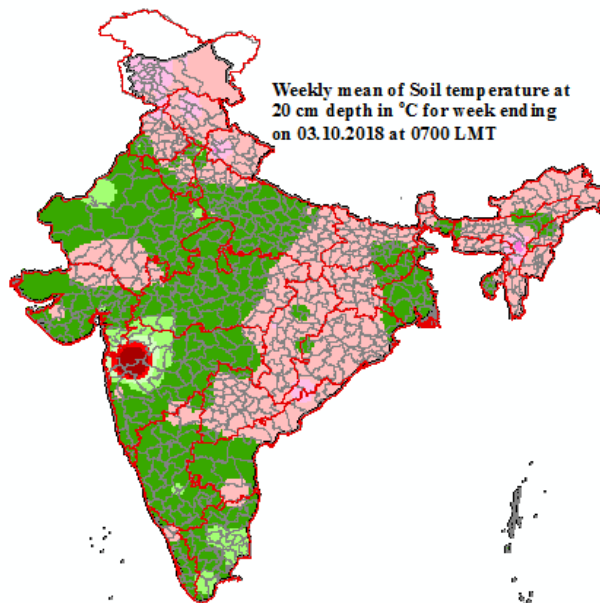

Mean Soil temperatures for the week ending 03.10.2018 at 0700 LMT

Mean Soil temperatures for the week ending 03.10.2018 at 1400 LMT

Anomaly of Mean Soil temperatures for the week ending 03.10.2018 at 0700 LMT

Anomaly of Mean Soil temperatures for the week ending 03.10.2018 at 1400 LMT