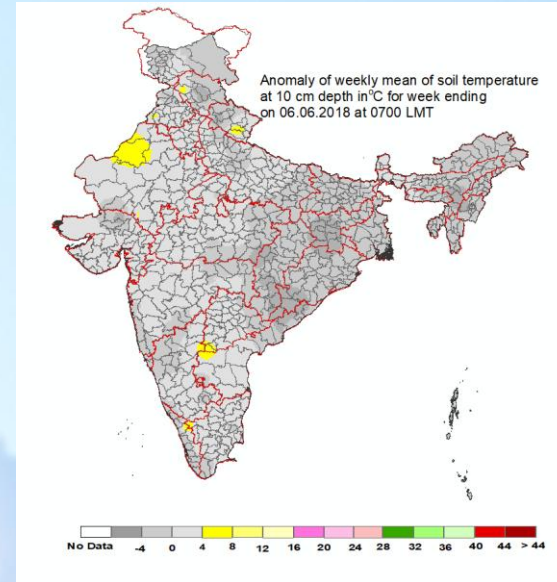

Mean Soil temperatures for the week ending 06.06.2018 at 0700 LMT

Mean Soil temperatures for the week ending 06.06.2018 at 1400 LMT

Anomaly of Mean Soil temperatures for the week ending 06.06.2018 at 0700 LMT

Anomaly of Mean Soil temperatures for the week ending 06.06.2018 at 1400 LMT