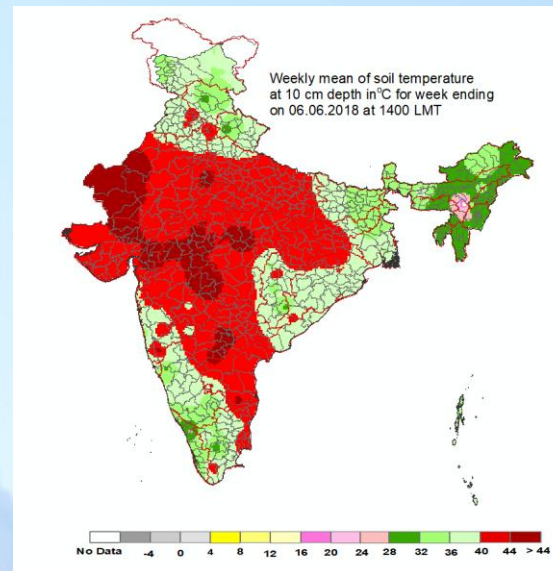

Mean Soil temperatures for the week ending 06.06.2018 at 0700 LMT

Mean Soil temperatures for the week ending 06.06.2018 at 1400 LMT

Anomaly of Mean Soil temperatures for the week ending 06.06.2018 at 0700 LMT

Anomaly of Mean Soil temperatures for the week ending 06.06.2018 at 1400 LMT