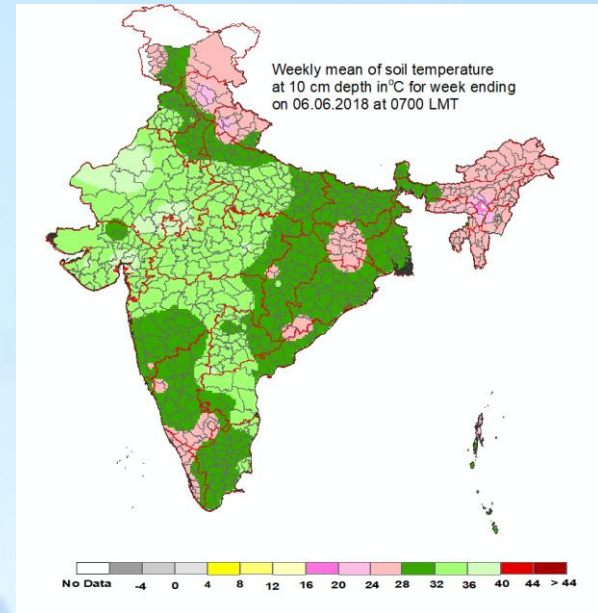

Mean Soil temperatures for the week ending 06.06.2018 at 0700 LMT

Mean Soil temperatures for the week ending 06.06.2018 at 1400 LMT

Anomaly of Mean Soil temperatures for the week ending 06.06.2018 at 0700 LMT

Anomaly of Mean Soil temperatures for the week ending 06.06.2018 at 1400 LMT