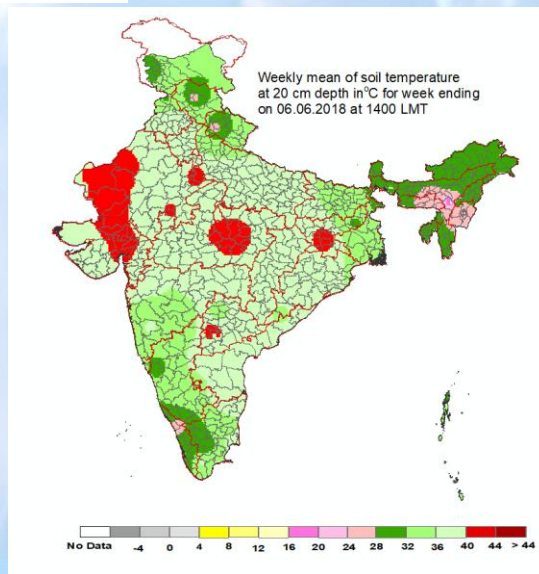

Mean Soil temperatures for the week ending 06.06.2018 at 0700 LMT

Mean Soil temperatures for the week ending 06.06.2018 at 1400 LMT

Anomaly of Mean Soil temperatures for the week ending 06.06.2018 at 0700 LMT

Anomaly of Mean Soil temperatures for the week ending 06.06.2018 at 1400 LMT