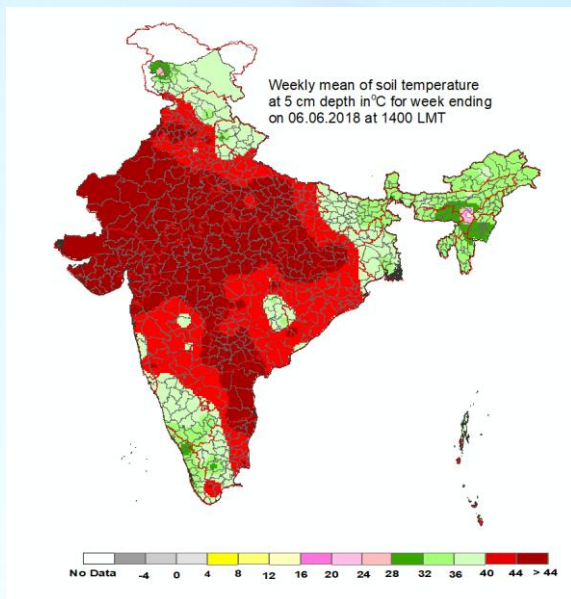

Mean Soil temperatures for the week ending 06.06.2018 at 0700 LMT

Mean Soil temperatures for the week ending 06.06.2018 at 1400 LMT

Anomaly of Mean Soil temperatures for the week ending 06.06.2018 at 0700 LMT

Anomaly of Mean Soil temperatures for the week ending 06.06.2018 at 1400 LMT