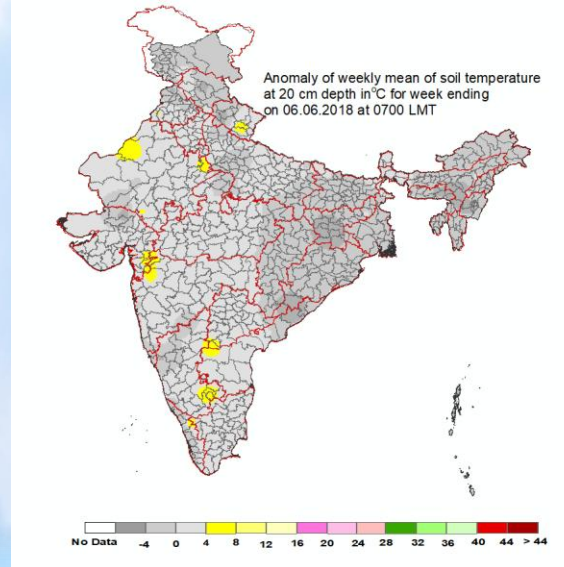

Mean Soil temperatures for the week ending 06.06.2018 at 0700 LMT

Mean Soil temperatures for the week ending 06.06.2018 at 1400 LMT

Anomaly of Mean Soil temperatures for the week ending 06.06.2018 at 0700 LMT

Anomaly of Mean Soil temperatures for the week ending 06.06.2018 at 1400 LMT