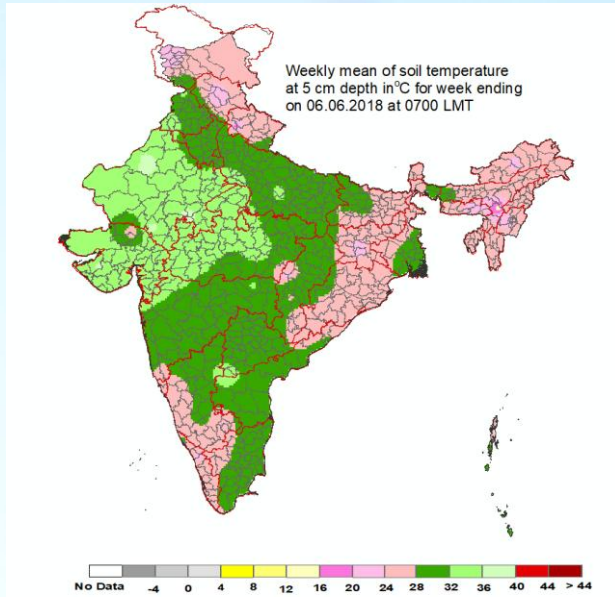

Mean Soil temperatures for the week ending 06.06.2018 at 0700 LMT

Mean Soil temperatures for the week ending 06.06.2018 at 1400 LMT

Anomaly of Mean Soil temperatures for the week ending 06.06.2018 at 0700 LMT

Anomaly of Mean Soil temperatures for the week ending 06.06.2018 at 1400 LMT