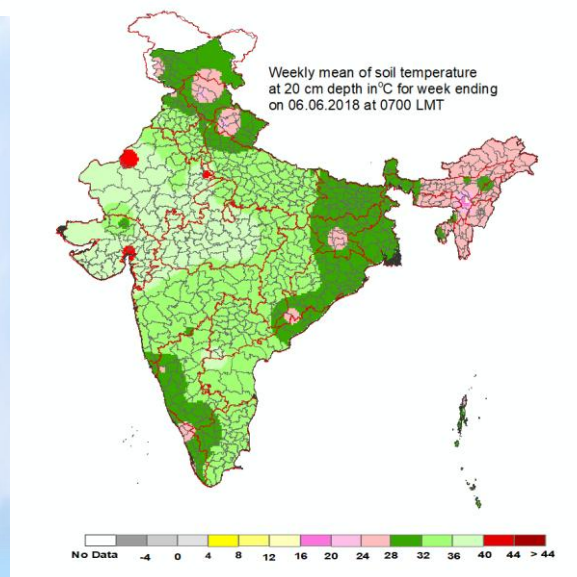

Mean Soil temperatures for the week ending 06.06.2018 at 0700 LMT

Mean Soil temperatures for the week ending 06.06.2018 at 1400 LMT

Anomaly of Mean Soil temperatures for the week ending 06.06.2018 at 0700 LMT

Anomaly of Mean Soil temperatures for the week ending 06.06.2018 at 1400 LMT