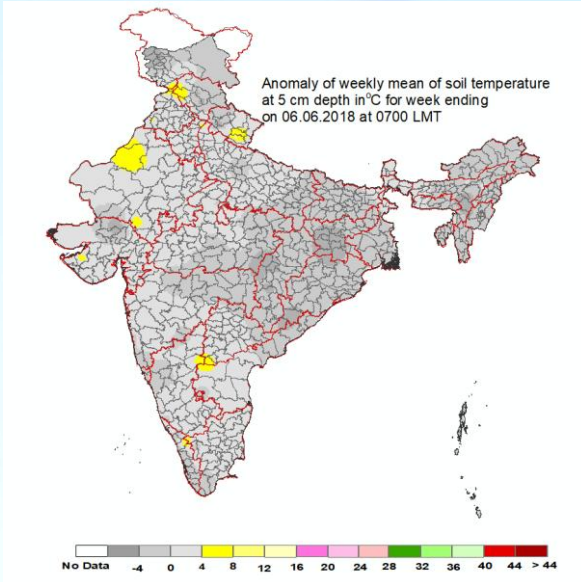

Mean Soil temperatures for the week ending 06.06.2018 at 0700 LMT

Mean Soil temperatures for the week ending 06.06.2018 at 1400 LMT

Anomaly of Mean Soil temperatures for the week ending 06.06.2018 at 0700 LMT

Anomaly of Mean Soil temperatures for the week ending 06.06.2018 at 1400 LMT