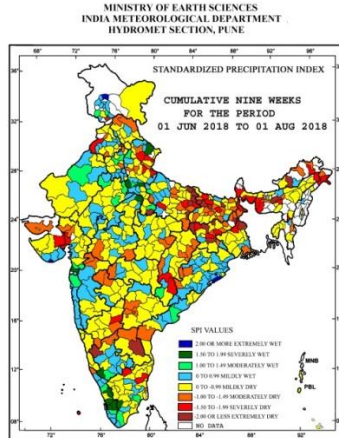

## Standardised Precipitation Index Cumulative 9 weeks for the period 1<sup>st</sup> June to 1<sup>st</sup> August 2018

- Extremely/severely wet conditions experienced in Puri district of Odisha; Bandipore district of Jammu & Kashmir; Etah, Mathura districts of Uttar Pradesh; Chamoli district of Uttarakhand; Bhind district of Madhya Pradesh; Valsad district of Gujarat Region; Diu district of Saurashtra, Kutch & Diu; Theni district of Tamil Nadu & Puducherry; Kodagu, district of Karnataka; Ernakulam, Kottayam, Palakkad, Idukki districts of Kerala.
- Extremely/Severely dry conditions experienced in few districts of Arunachal Pradesh; Assam; West Bengal; Jharkhand; West Garo Hills district of Meghalaya; Begusarai, East Champaran, Muzaffarpur, Saharsa, Saran, Siwan, Vaishali districts of Bihar; Azamgarh, Ballia, Chandauli, Deoria, Fatehpur, Kushi Nagar, Mau, Maharajganj, Pilibhit, Rampur, Mahoba districts of Uttar Pradesh; Almora, Garhwal Pauri districts of Uttarakhand; Panchkula district of Haryana; Ferozepur district of Punjab; Udhampur district of Jammu & Kashmir; Ahmedabad district of Gujarat Region; Surendranagar district of Saurashtra, Kutch & Diu; Bastar, Kanker districts of Chhattisgarh; Cuddapah district of Andhra Pradesh; Viluppuram, Krishnagiri districts of Tamil Nadu & Puducherry; Yadgir, Shimoga districts of Karnataka; Lakshadweep district of Lakshadweep.
- Moderately dry conditions experienced in few districts of Arunachal Pradesh; Jharkhand; Bihar; Telangana; Goalpara, Bongaigaon, Morigaon districts of Assam; Aizwal district of Mizoram; Malda, Howrah districts of West Bengal; Bolangir, Nawarangpur, Nawapara districts of Odisha; Faizabad, Ghazipur, Gonda, Jaunpur, Kanpur Dehat, Sonbhadra, Ghaziabad, Jyotiba Phule Nagar districts of Uttar Pradesh; Ambala, Sonapat districts of Haryana; Garhwal Tehri, Udham Singh Nagar districts of Uttarakhand; Kapurthala, Mansa districts of Punjab; Chamba, Lahaul & Spiti districts of Himachal Pradesh; Betul, Dhar, Dindori, Anuppur districts of Madhya Pradesh; Mehsana, Patan districts of Gujarat Region; Kutch district of Saurashtra, Kutch & Diu; Dhule, Nandurbar, Aurangabad, Jalna, Buldhana districts of Maharashtra; Janjgir, Jashpur, Raigarh, Rajnandgaon districts of Chhattisgarh; Prakasam, Kurnool districts of Andhra Pradesh; Nagapattinam district of Tamil Nadu & Puducherry; Haveri, Raichur, Bellary districts of Karnataka; Kasargod district of Kerala.
- Rest of the country experienced moderately wet/mildly dry/mildly wet conditions.