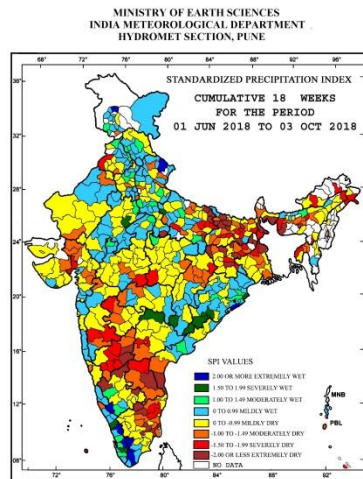

Standardised Precipitation Index Cumulative 18 weeks for the period 1st June to 3rd October 2018

- Extremely/severely wet conditions experienced in Bandipore district of Jammu & Kashmir; Kendrapara, Koraput, Malkangiri, Puri, Rayagada districts of Odisha; Kannauj district of Uttar Pradesh; Chamoli district of Uttarakhand; Ropar district of Punjab; Sawai Madhopur district of Rajasthan; Diu districts of Saurashtra, Kutch & Diu; Bijapur district of Chhattisgarh; Adilabad district of Telangana; Theni, Tirunelveli districts of Tamil Nadu & Puducherry; Kodagu district of Karnataka; Malappuram, Palakkad, Idukki, Pathanamthitta districts of Kerala.
- Extremely/Severely dry conditions experienced in many districts of Meghalaya; few districts of Arunachal Pradesh; West Bengal; Jharkhand; Bihar; Karnataka; Dhubri, Morigaon, Tinsukia, Hailakandi districts of Assam; West Tripura district of Tripura; Azamgarh, Ballia, Chandauli, Deoria, Fatehpur, Kushi Nagar, Mau, Maharajganj, Mahoba districts of Uttar Pradesh; Ferozepur district of Punjab; Betul, Chhindwara districts of Madhya Pradesh; Ahmedabad district of Gujarat Region; Satara, Sholapur, Aurangabad districts of Maharashtra; Jashpur district of Chhattisgarh; Nellore, Cuddapah, Kurnool districts of Andhra Pradesh; Rangareddy district of Telangana; Dharmapuri, Nagapattinam, Thanjavur, Trichy, Tiruvannamalai, Viluppuram, Krishnagiri districts of Tamil Nadu & Puducherry; Lakshadweep district of Lakshadweep.
- Moderately dry conditions experienced in many districts of Tripura; few districts of West Bengal; Uttarakhand; Gujarat Region; Goalpara, Kamrup, Nagaon, Kamrup Metro., district of Assam; Giridih, Palamu, Jamtara districts of Jharkhand; Araria, Darbhanga, Gopalganj, Madhepura, Patna, Rohtas, Sheohar districts of Bihar; Balrampur, Gonda, Jaunpur, Kanpur Dehat, Kaushambi, Varanasi, Ghaziabad districts of Uttar Pradesh; Rohtak, Panchkula, Palwal districts of Haryana; Mansa district of Punjab; Udhampur district of Jammu & Kashmir; Jalore, Hanumangarh districts of Rajasthan; Dewas, Harda, Anuppur districts of Madhya Pradesh; Surendranagar district of Saurashtra, Kutch & Diu; South Goa district of Konkan & Goa; Sangli, Nandurbar, Beed, Jalna, Amraoti, Buldhana districts of Maharashtra; Bilaspur, Janjgir, Korba, Raigarh districts of Chhattisgarh; Prakasam, Anantapur, Chittoor districts of Andhra Pradesh; Mahbubnagar district of Telangana; Cuddalore, Namakkal, Salem, Tiruvarur, Vellore, Ariyalur districts of Tamil Nadu & Puducherry; Bidar, Gulbarga, Haveri districts of Karnataka; Kasargod district of Kerala.
- Rest of the country experienced moderately wet/mildly dry/mildly wet conditions.