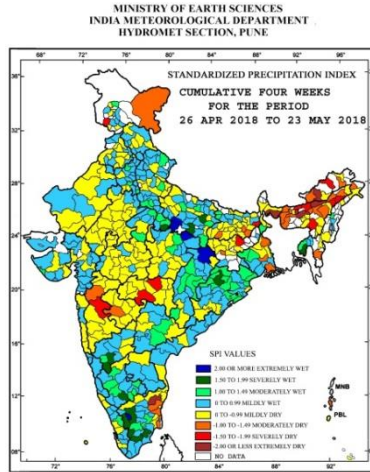

Standardised Precipitation Index
Cumulative 4 weeks for the period 26th April to 23rd May 2018

- Extremely/severely wet conditions experienced in South Tripura district of Tripura; Sambalpur district of Odisha; Allahabad, Azamgarh, Banda, Fatehpur, Mahoba districts of Uttar Pradesh; Rewa district of Madhya Pradesh; Surguja district of Chhattisgarh; Coimbatore, Erode, Sivaganga, Theni, Virudhunagar, Tirupur districts of Tamil Nadu & Puducherry; Gadag, Haveri, Mandya districts of Karnataka.
- Extremely/Severely dry conditions experienced few districts of Arunachal Pradesh; Assam; Jaintia Hills district of Meghalaya; Cooch Behar district of West Bengal; Giridih district of Jharkhand; Katihar district of Bihar; Rajouri district of Jammu & Kashmir; Ahmednagar, Nagpur, Yeotmal districts of Maharashtra; Tiruvannamalai, district of Tamil Nadu & Puducherry.
- Moderately dry conditions experienced in few districts of Arunachal Pradesh; Assam; West Garo Hills district of Meghalaya; Lunglei district of Mizoram; Hooghly, Howrah, Murshidabad districts of West Bengal; Lohardaga district of Jharkhand; Banka, Monghyr districts of Bihar; Ladakh (Leh) district of Jammu & Kashmir; Nashik, Beed districts of Maharashtra; Cuddalore, Nagapattinam, Tiruvarur, Viluppuram districts of Tamil Nadu & Puducherry.
- Rest of the country experienced moderately wet/mildly dry/mildly wet conditions.